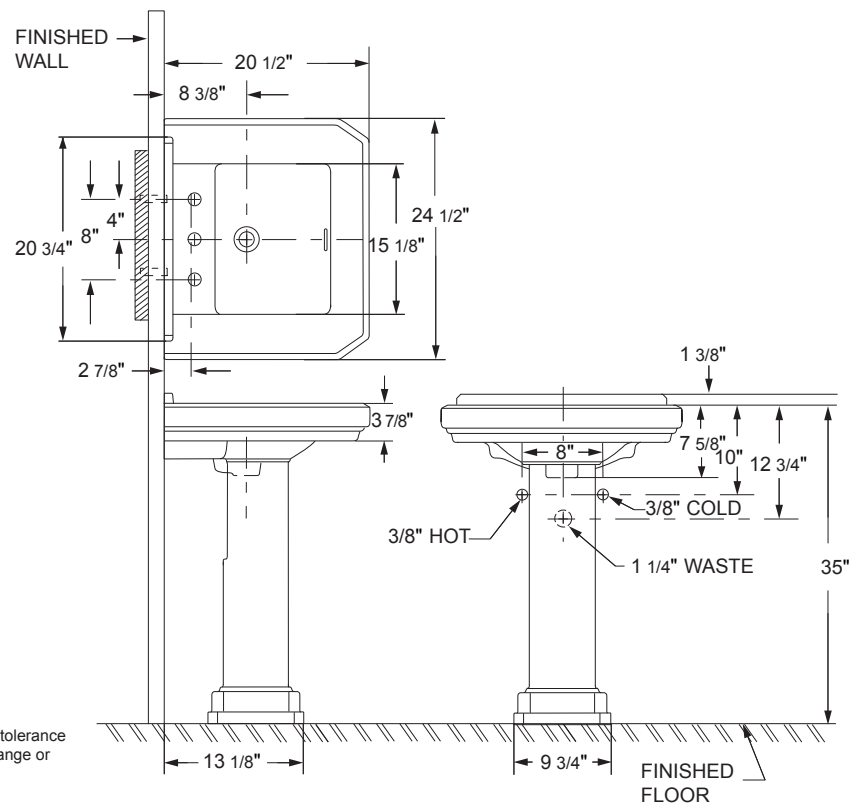

#### Model

DC026018 (24" Pedestal Basin)  
DC028110 (Pedestal Column)

#### Description

- Vitreous china
- Pedestal basin width: 24"
- Widespread faucet mounting 8" centers
- Backsplash
- Overflow
- Pedestal column model DC028110 can be installed with pedestal basin models DC026028(30") or DC026018(24")
- Mounting hardware included

#### Technical Information

Fixture:	
Basin area	15 1/8" (38.4 cm) x 11 5/8" (29.5 cm)
Basin depth	5 3/4" (14.6 cm)
Drain hole	1 3/4" (4.4 cm)

#### Available Colors

- White (WH)
- Biscuit (BC)

IMPORTANT: Dimensions of fixtures are nominal and may vary within the range of tolerance established by ASME Standard A112.19.2. These measurements are subject to change or cancellation. No responsibility is assumed for use of superseded or voided pages.