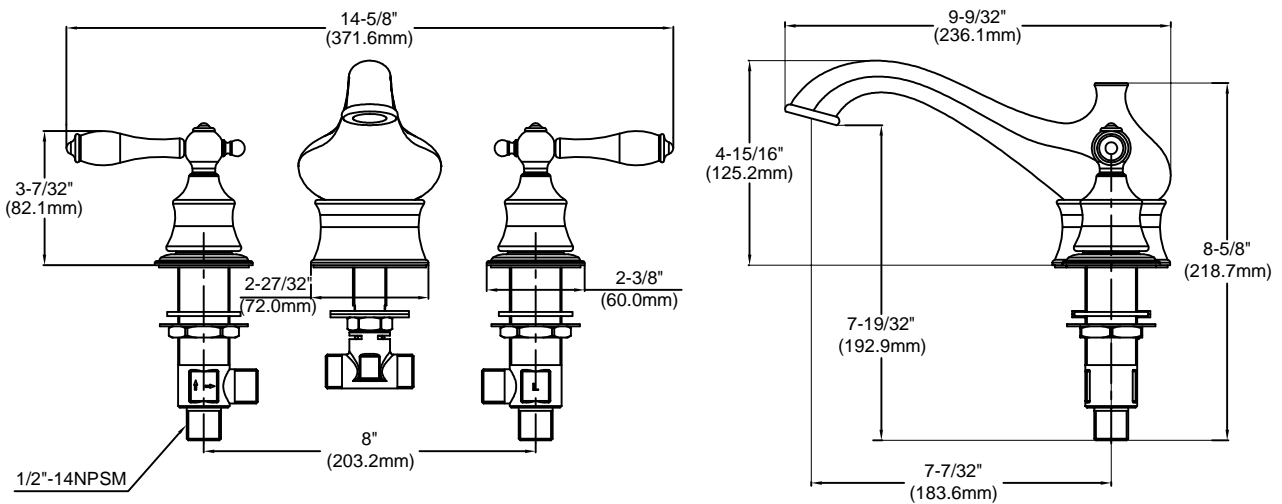

FEATURES

- Solid-Brass Waterways
- 1/4 Turn Ceramic Disc Cartridges
- Lever style handles
- Requires 3-Hole Tub with 8" On-Center
- 1/2" IPS connections
- 4.0 GPM Flow Rate

CODE COMPLIANCE

- ASME A112.18.1/CSA B125.1
- IAPMO Certified

WARRANTY

- Limited Lifetime Warranty

Estates Series Classic Collection
Two-Handle Roman Tub Faucet

MODEL	FINISH
65602-8004	Brush Nickel
65602-8096H	Heritage Bronze

Available for purchase or special order at Home Depot stores.

INSTALLATION DIMENSIONS

Pegasus reserves the right to make changes in specifications and materials and to change and discontinue models, both without the notice or obligation. Dimensions are for reference only.