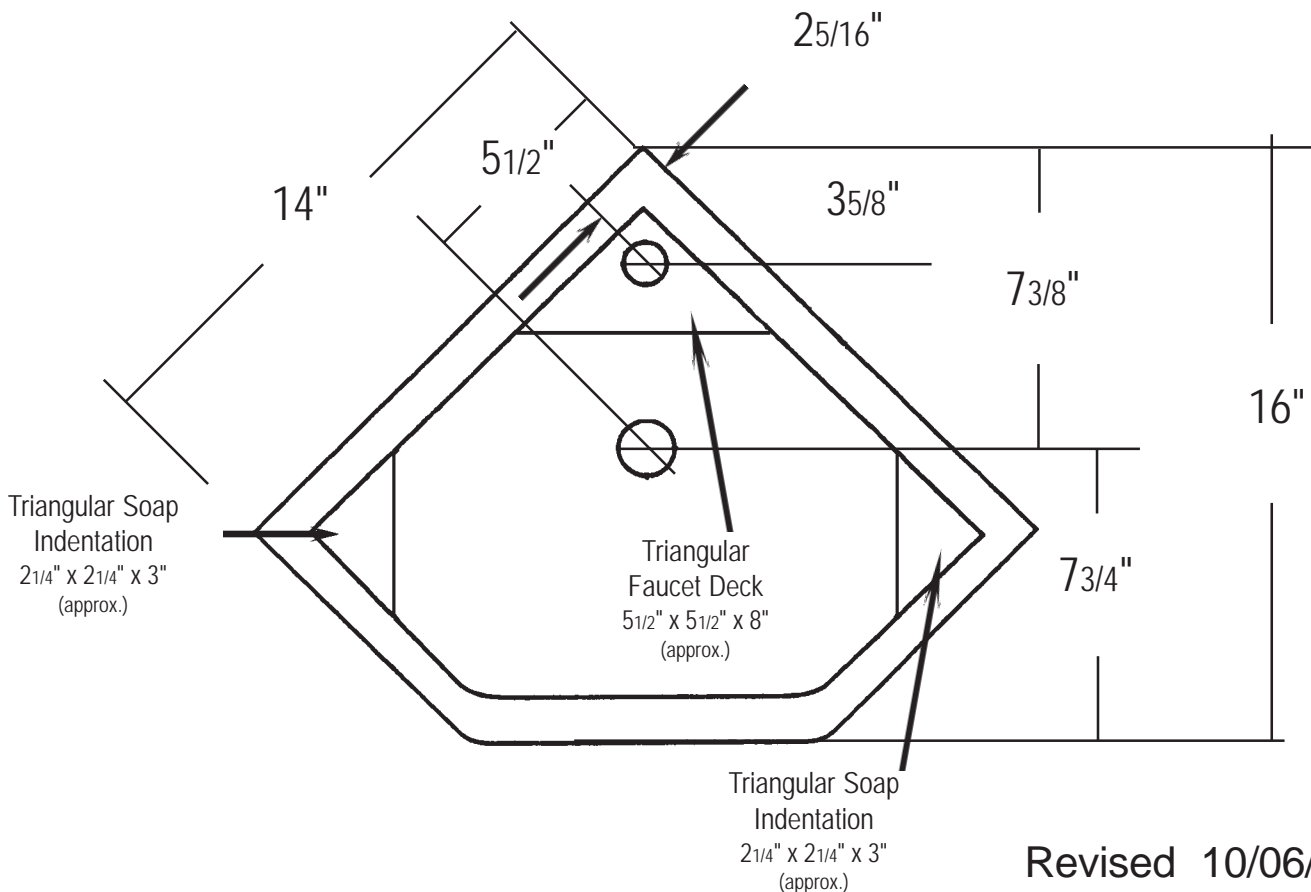

ETCB Corner Basin Vitreaous China

Wall hung

Includes wall-brackets (not shown)

| | |
|---------------------------|---|
| Faucet hole diameter | 1 3/8" |
| Drain hole diameter | 1 23/32", +/- 3/32" (1 5/8" to 1 13/16") |
| Backsplash height | 1" from faucet deck |
| Backsplash wall thickness | 1 1/8" |