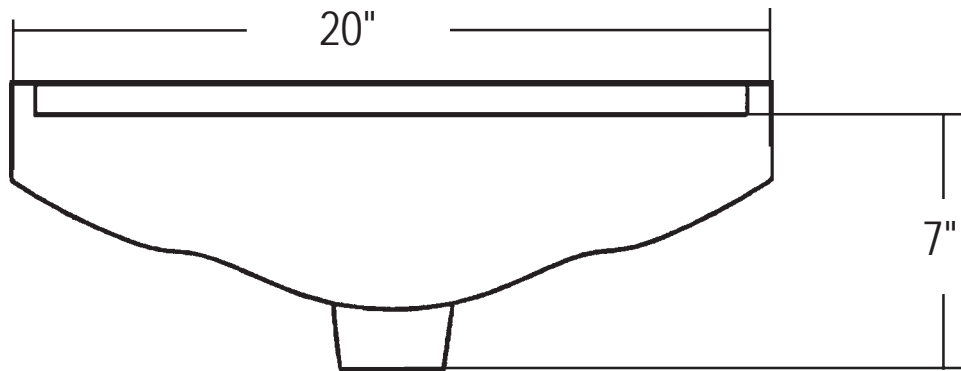

ETCB Corner Basin Vitreaous China

Wall hung

Includes wall-brackets (not shown)

| | |
|---------------------------|---|
| Faucet hole diameter | 1 3/8" |
| Drain hole diameter | 1 23/32", +/- 3/32" (1 5/8" to 1 13/16") |
| Backsplash height | 1" from faucet deck |
| Backsplash wall thickness | 1 1/8" |