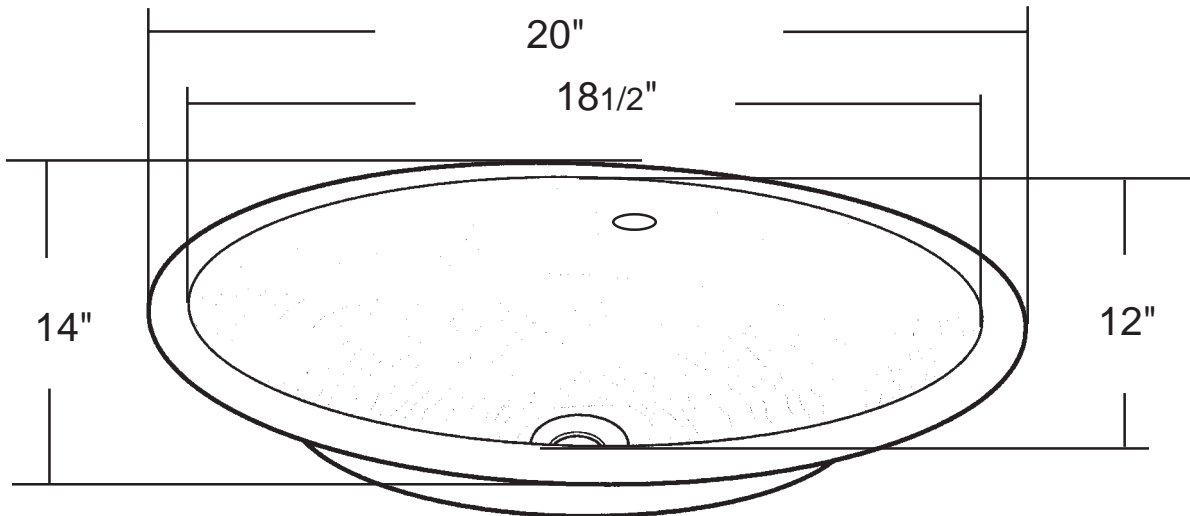

Belle Forêt
collection

Specifications for **BFC12** **Copper Lavatory**

With Overflow

Overall:	20" x 14" x 6"
Inside:	18 1/2" x 12" x 4 3/4"
Water depth	4"
Drain hole Diameter	1 1/2"

Belle Forêt copper basins are handmade and, therefore, overall dimensions may vary slightly from those listed on this specification sheet. It is strongly recommended that the actual basin to be installed be used as a cut-out template.