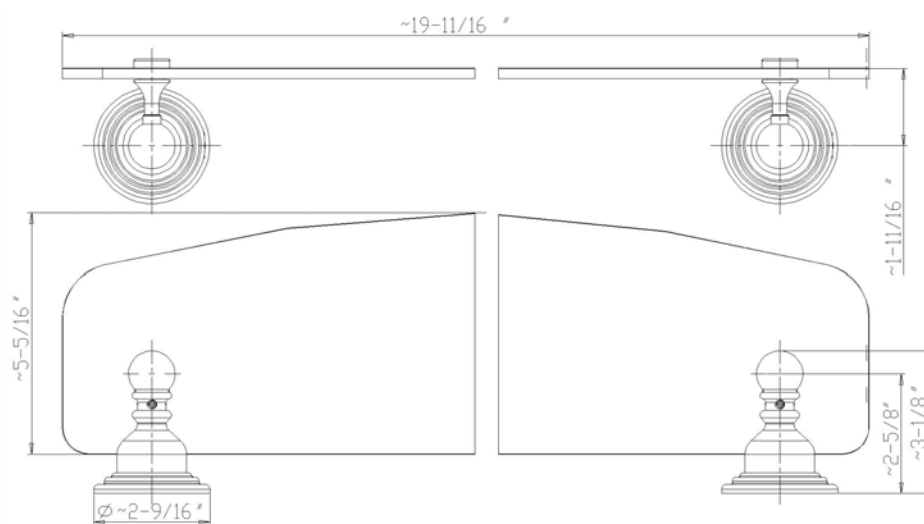

Available Finishes

Chrome

Polished Brass

Stainless Steel

Oil Rubbed Bronze

Matte Nickel