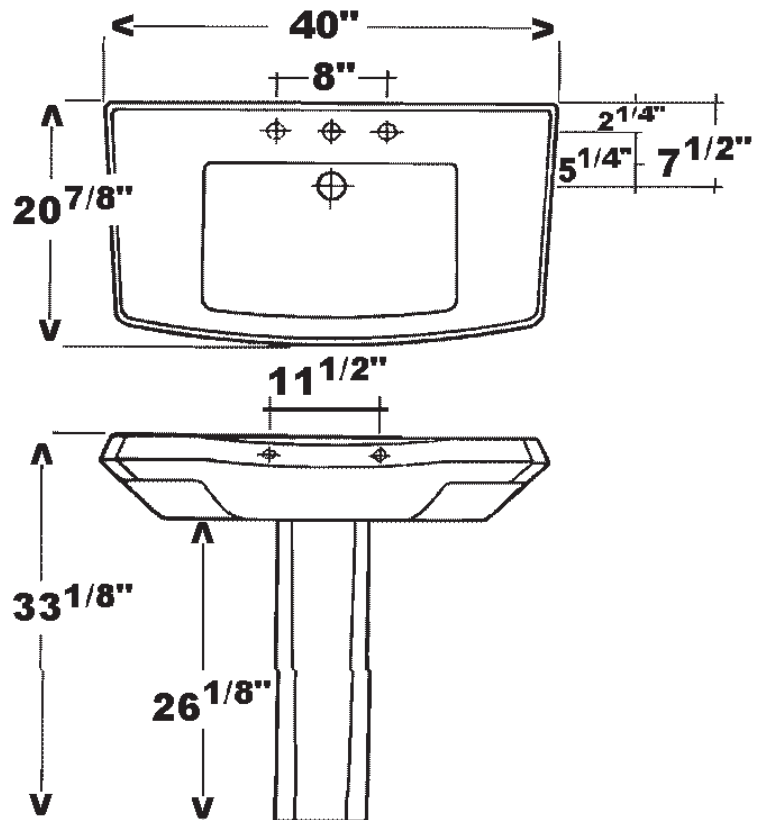

CPL

s c h ö n

bath works

Faucet not included

W: 40"
D: 20 7/8"
H: 33 1/8"
Flange: 1 1/2"

Interior Dimensions:

Basin Interior: 21 1/2" x 13 3/8"
BasinDepth: 6 1/4"
Back of basin to center of faucet: 2 1/4"
Back of basin to center of drain: 7 1/2"
Mount bolts height: 31"
Mount holes cc: 11 1/2"
Faucet hole: 1 1/4"
Spout hole: 1 3/8"

Features:

- ▶ Made of Vitreous China
- ▶ Available for 8" Widespread
- ▶ Large Deck
- ▶ Can be Installed Using Toggle or Molly Bolts (not included)

*For ease of installation, order one of the following:

1. Hangers (pair) \$4.75
2. Bracket (one) \$11.50

Colors:

WH White
BQ Bisque
BL Black

Meets or exceeds the following specifications: ASME A112.19.2 2008 and CSA B45.1-08 for ceramic plumbing fixtures.

Dimensions of fixture are nominal and may vary within the range of tolerances established by ASMEI Standard A112.19.2-2008. Dimensions and specifications subject to change without notice.