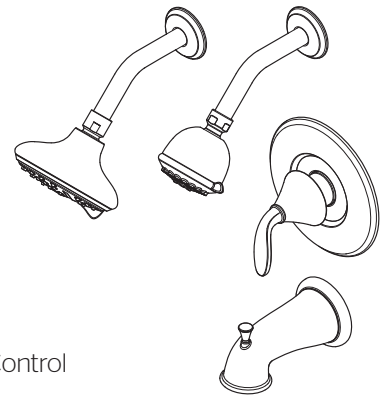

- 8P8-PDCC Finish(CC) ☐
- 8P8-PDKK Finish(KK) ☐
- 8P8-PDMC Finish(MC) ☐
- 8P8-PDYY Finish(YY) ☐