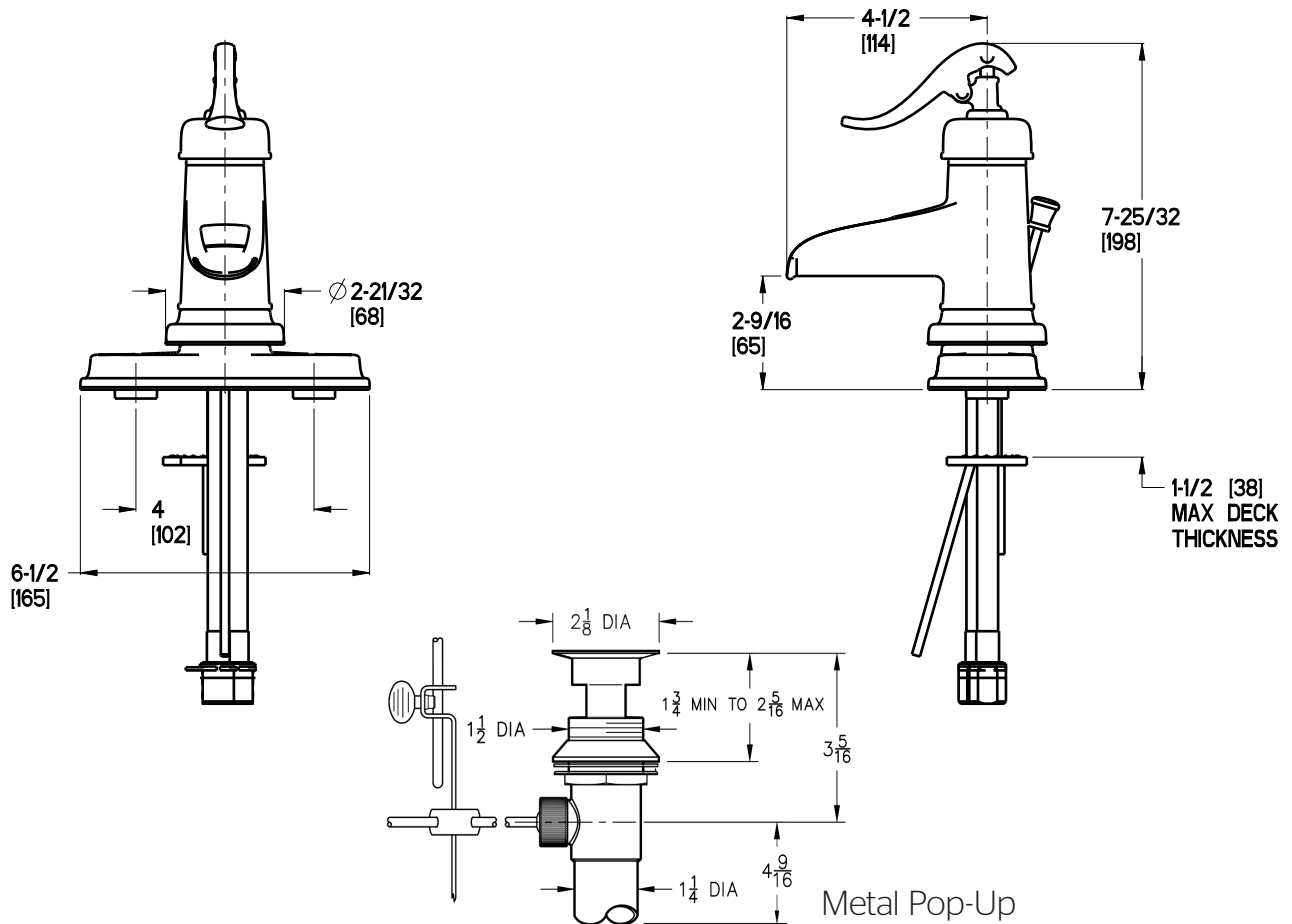

Single Control Lavatory Faucet

- GT42-YPOC Finish(CC)
- GT42-YPOK Finish(KK)
- GT42-YPOU Finish(UU)
- GT42-YPOY Finish(Y)

- Single Control
- 1 or 3-Hole Installation
- Pforever Seal
- Solid Brass Construction

Specifications

Features

- Solid Brass Construction
- Temperature Memory Feature Retains Desired Temperature Setting
- Lever Handle
- Includes Metal Supply Nuts
- Accommodates Up to 2 1/2" of Finishing Material
- 1 or 3-Hole Installation; Deck Plate or Single Hole Mounting Option
- Metal Pop-Up
- Waterfall Trough Spout
- Pforever Seal Ceramic Disc Valve
- Pforever Warranty®

Dimensions

Ø1 Min to Ø1-1/2 Max. Deck Hole Openings