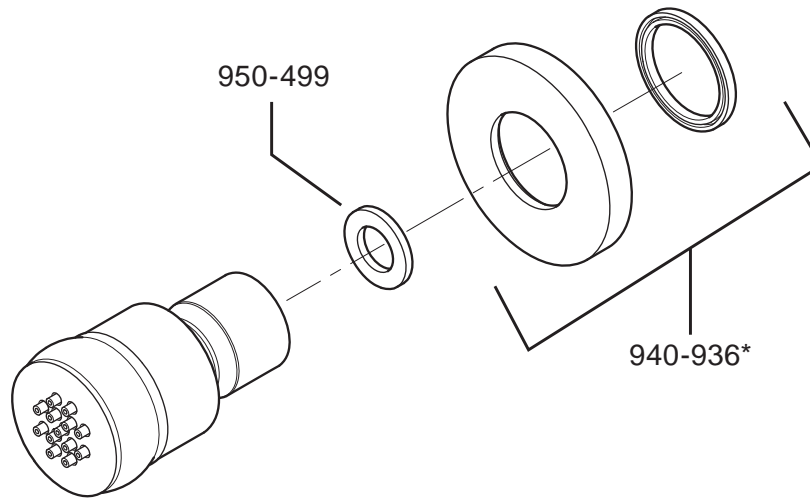

PARTS EXPLOSION

15 Series - 3/4" Shower System - Body Spray

FINISHES * Indicates Finish

A Polished Chrome	M Almond	U Rustic Bronze
B Black	N Antique Bronze	V PVD Polished Brass
E Rustic Pewter	P Polished Brass	W White
D PVD Polished Nickel	Q Satin Brass	Y Tuscan Bronze
J PVD Brushed Nickel	R Copper	Z Oil-Rubbed Bronze
K Satin Nickel	S Stainless Steel	
L Satin Stainless	T Biscuit	