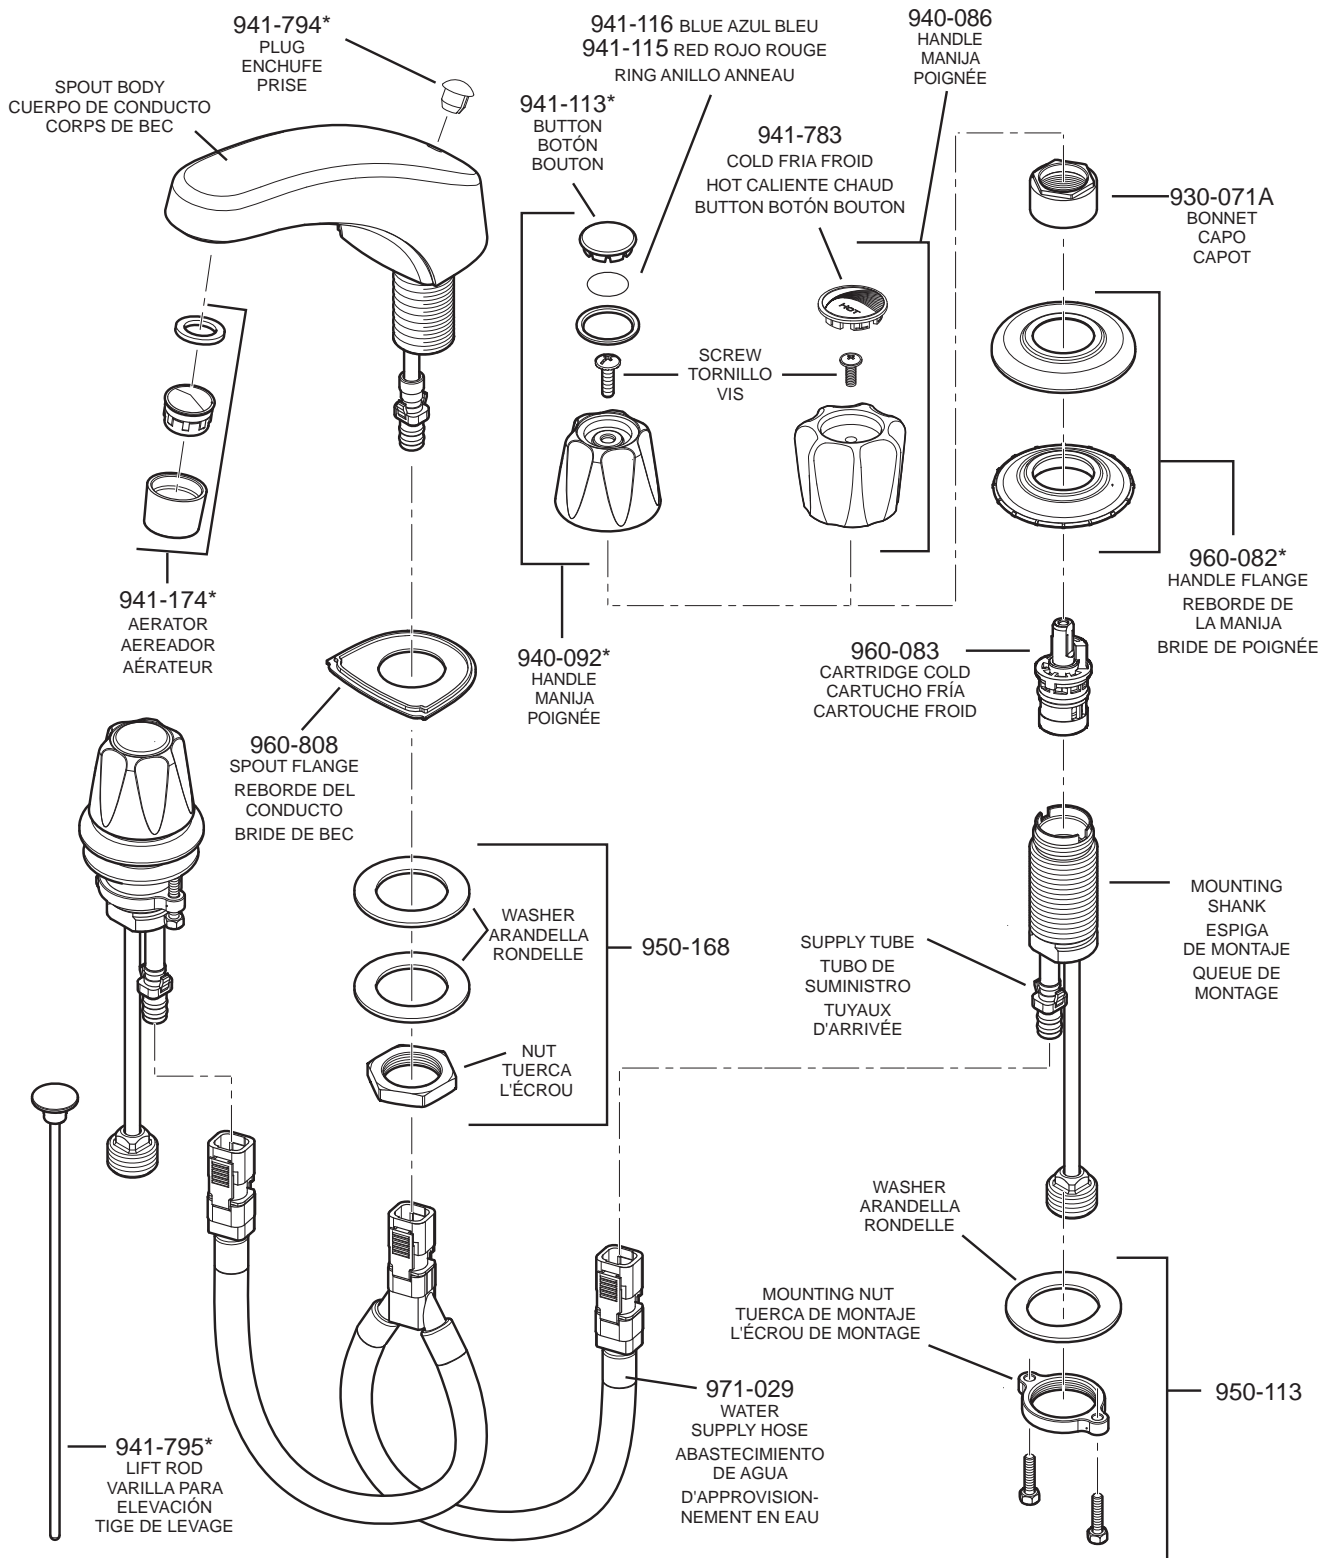

PARTS EXPLOSION

149 Pfirst Series™ 2 Handle, Widespread Lavatory Faucet

FINISHES * Indicates Finish

A Polished Chrome	L Satin Stainless	T Biscuit
B Black	M Almond	U Rustic Bronze
D PVD Polished Nickel	N Antique Bronze	V PVD Polished Brass
E Rustic Pewter	P Polished Brass	W White
J PVD Brushed Nickel	Q Satin Brass	Y Tuscan Bronze
G Velvet Aged Bronze	R Copper	Z Oil-Rubbed Bronze
K Satin Nickel	S Stainless Steel	

All finishes not available on all parts

1-800-PFAUCET www.pricepfister.com
19701 DaVinci, Lake Forest, CA 92610

10/20/09

Price Pfister