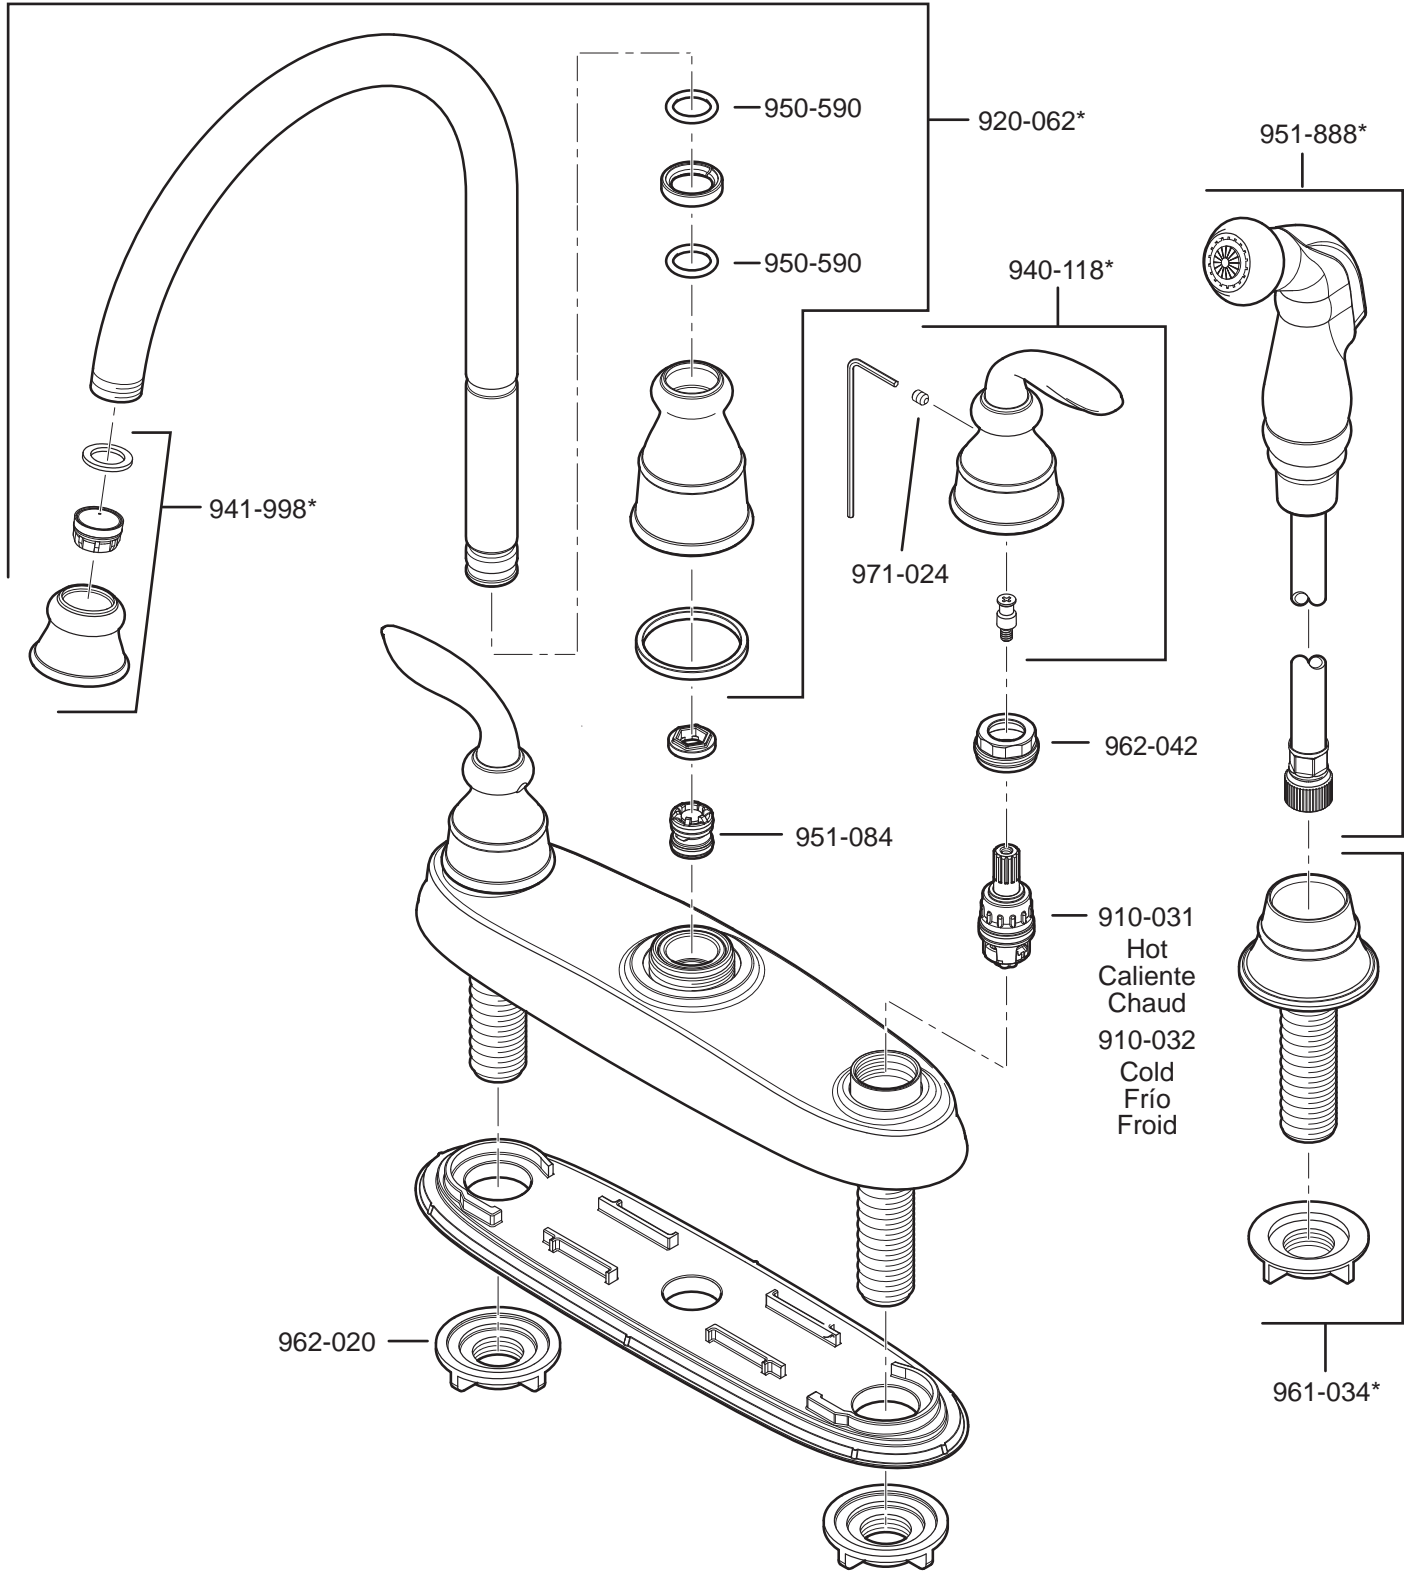

PARTS EXPLOSION

36 Series Avalon™ Collection Two-Handle Kitchen Faucet

FINISHES * Indicates Finish

- | | | |
|-----------------------|-------------------|----------------------|
| A Polished Chrome | L Satin Stainless | T Biscuit |
| B Black | M Almond | U Rustic Bronze |
| D PVD Polished Nickel | N Antique Bronze | V PVD Polished Brass |
| E Rustic Pewter | P Polished Brass | W White |
| J PVD Brushed Nickel | Q Satin Brass | Y Tuscan Bronze |
| G Velvet Aged Bronze | R Copper | Z Oil-Rubbed Bronze |
| K Satin Nickel | S Stainless Steel | |