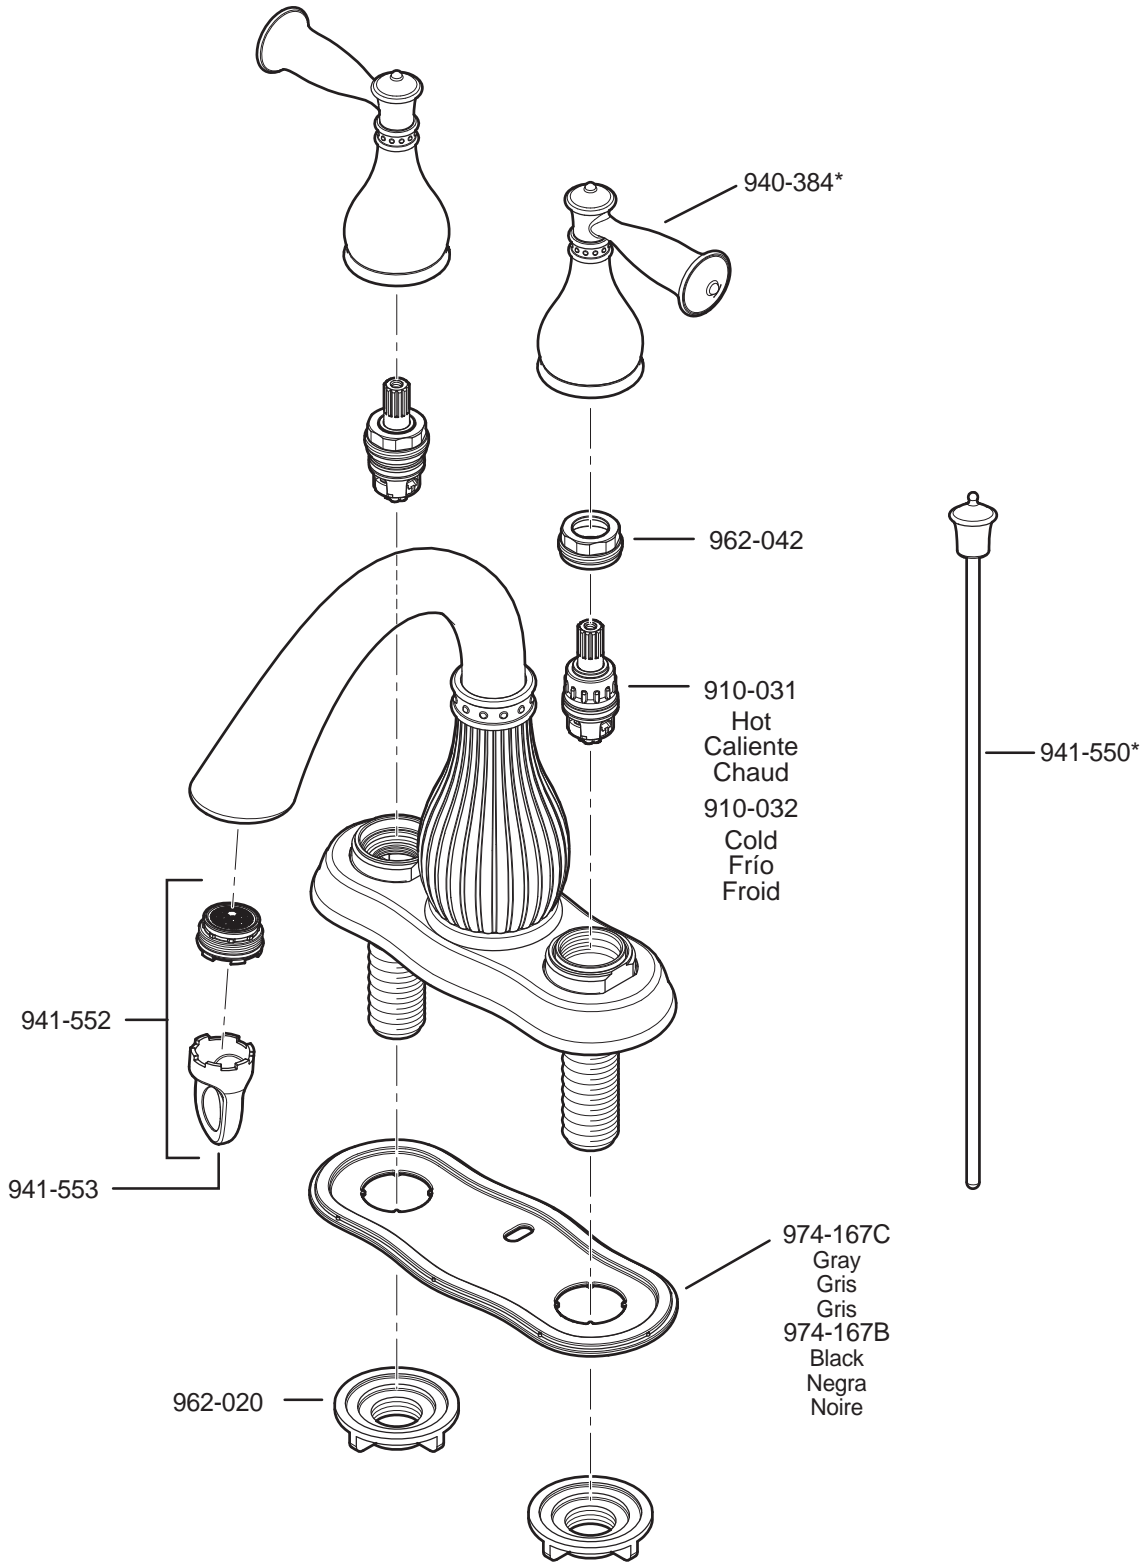

# PARTS EXPLOSION

## 43 Series Virtue™ Collection 4" Centerset Lavatory Faucet

**FINISHES \*** Indicates Finish

A Polished Chrome	L Satin Stainless	T Biscuit
B Black	M Almond	U Rustic Bronze
D PVD Polished Nickel	N Antique Bronze	V PVD Polished Brass
E Rustic Pewter	P Polished Brass	W White
J PVD Brushed Nickel	Q Satin Brass	Y Tuscan Bronze
G Velvet Aged Bronze	R Copper	Z Oil-Rubbed Bronze
K Satin Nickel	S Stainless Steel	