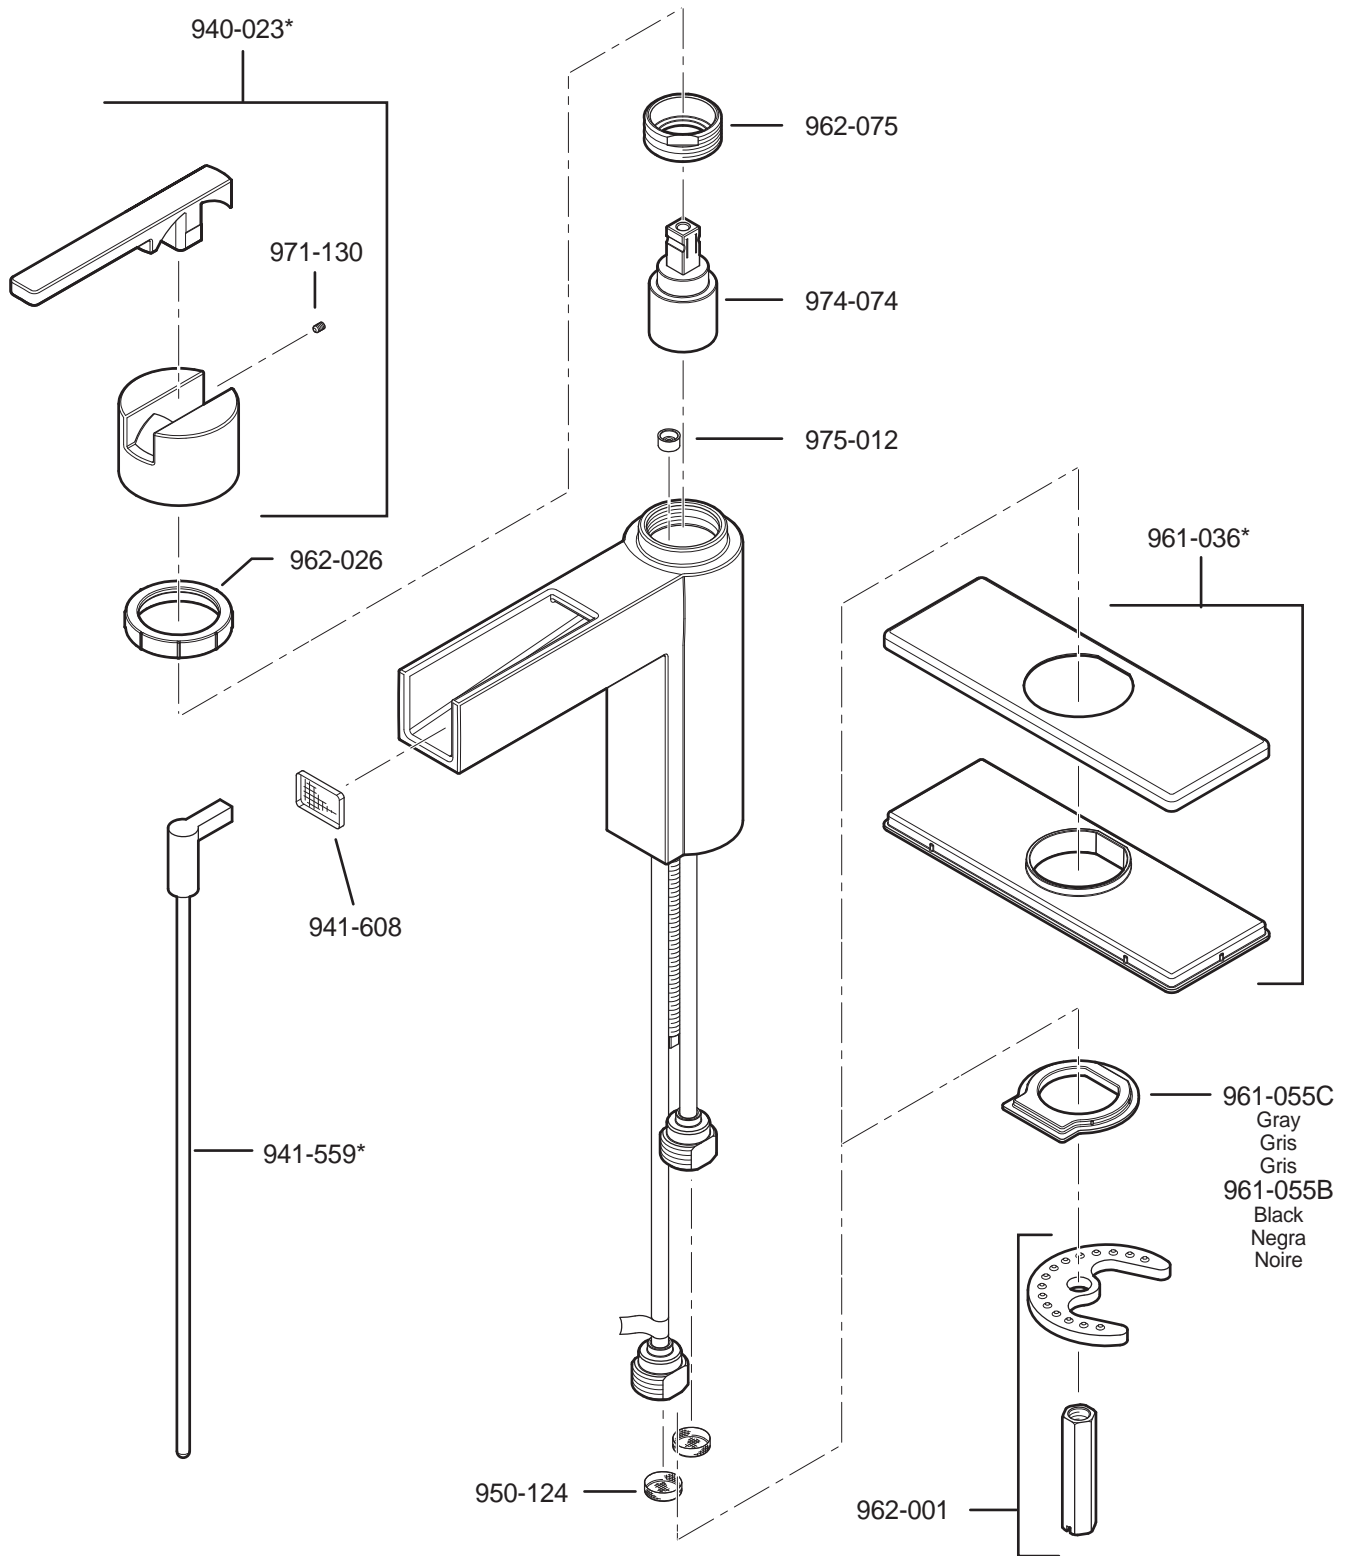

PARTS EXPLOSION

42 Series Vega™ 4" Centerset Lavatory Faucet

FINISHES * Indicates Finish

A Polished Chrome	L Satin Stainless	T Biscuit
B Black	M Almond	U Rustic Bronze
D PVD Polished Nickel	N Antique Bronze	V PVD Polished Brass
E Rustic Pewter	P Polished Brass	W White
J PVD Brushed Nickel	Q Satin Brass	Y Tuscan Bronze
G Velvet Aged Bronze	R Copper	Z Oil-Rubbed Bronze
K Satin Nickel	S Stainless Steel	