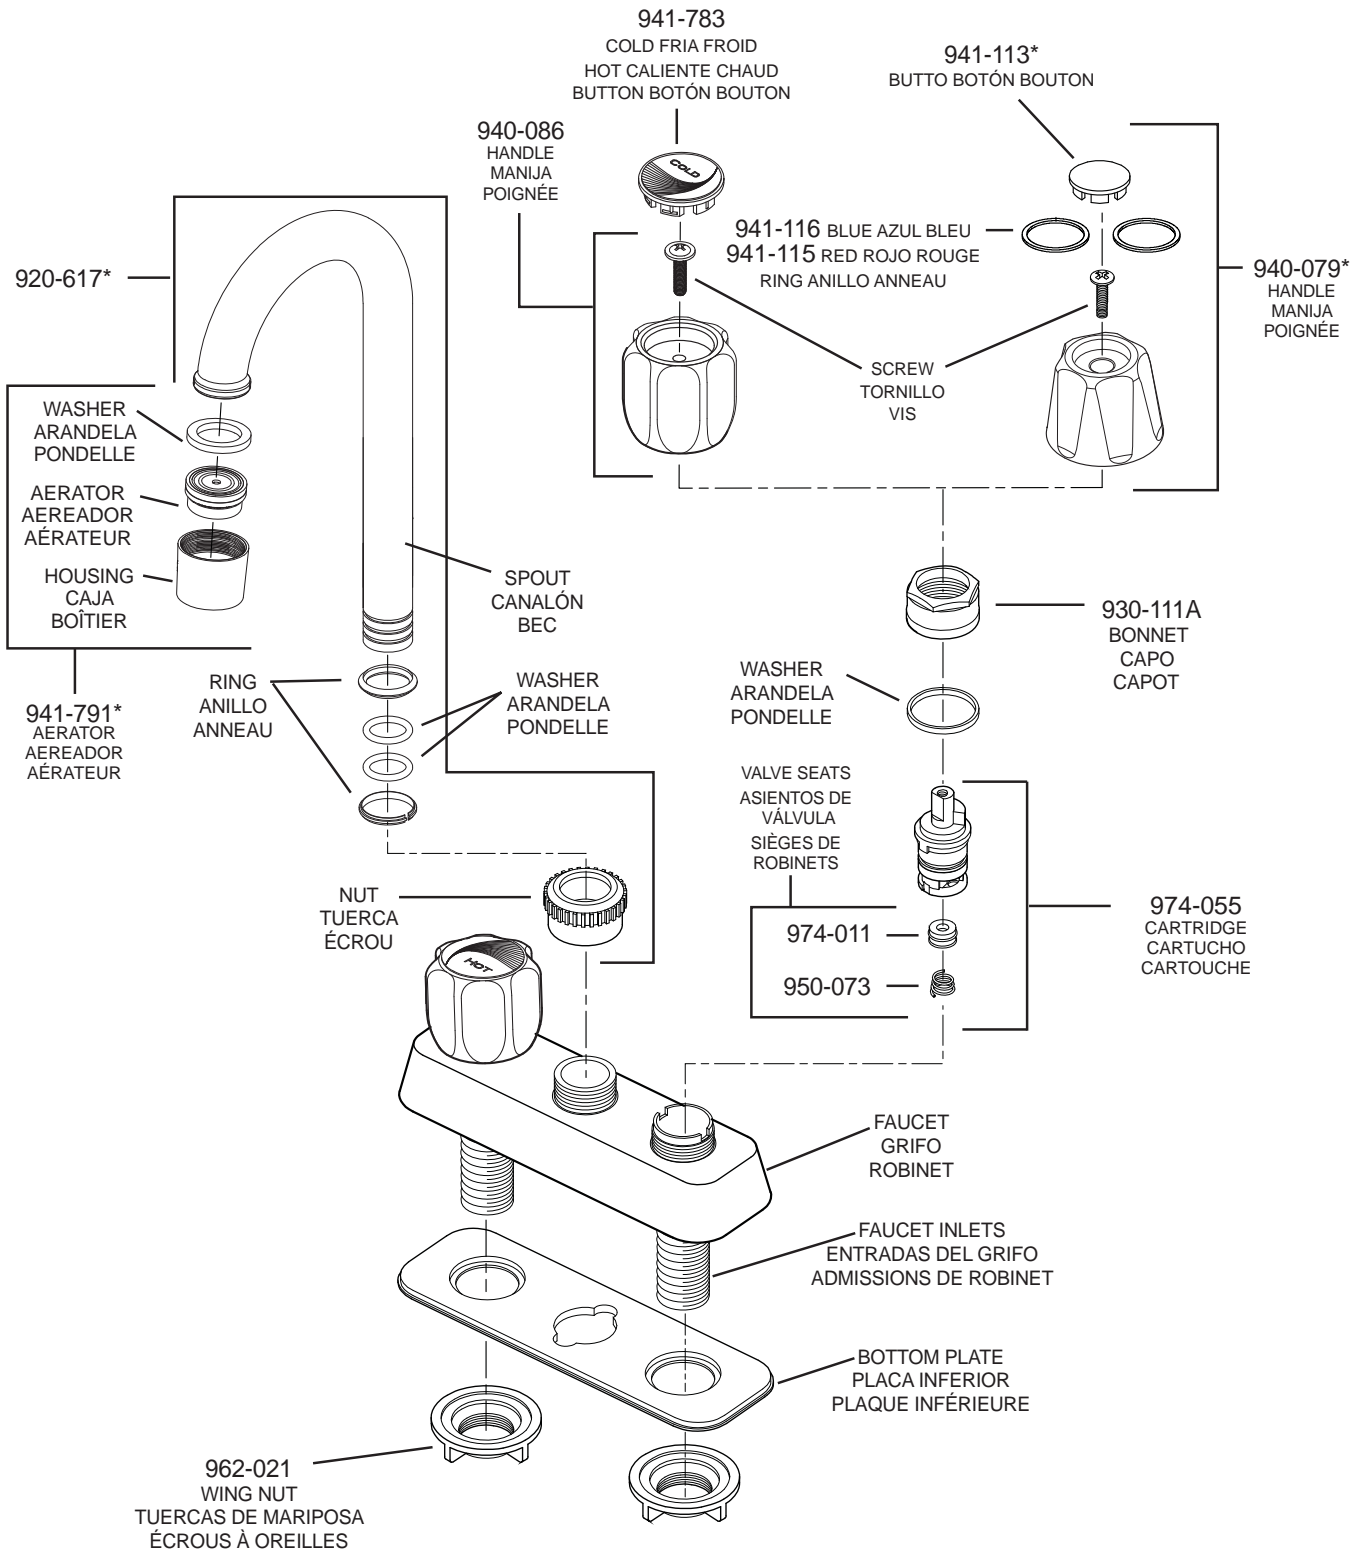

PARTS EXPLOSION

171 Pfirst Series™ Bar/Kitchen Island Faucet

FINISHES * Indicates Finish

A Polished Chrome	L Satin Stainless	T Biscuit
B Black	M Almond	U Rustic Bronze
D PVD Polished Nickel	N Antique Bronze	V PVD Polished Brass
E Rustic Pewter	P Polished Brass	W White
J PVD Brushed Nickel	Q Satin Brass	Y Tuscan Bronze
G Velvet Aged Bronze	R Copper	Z Oil-Rubbed Bronze
K Satin Nickel	S Stainless Steel	