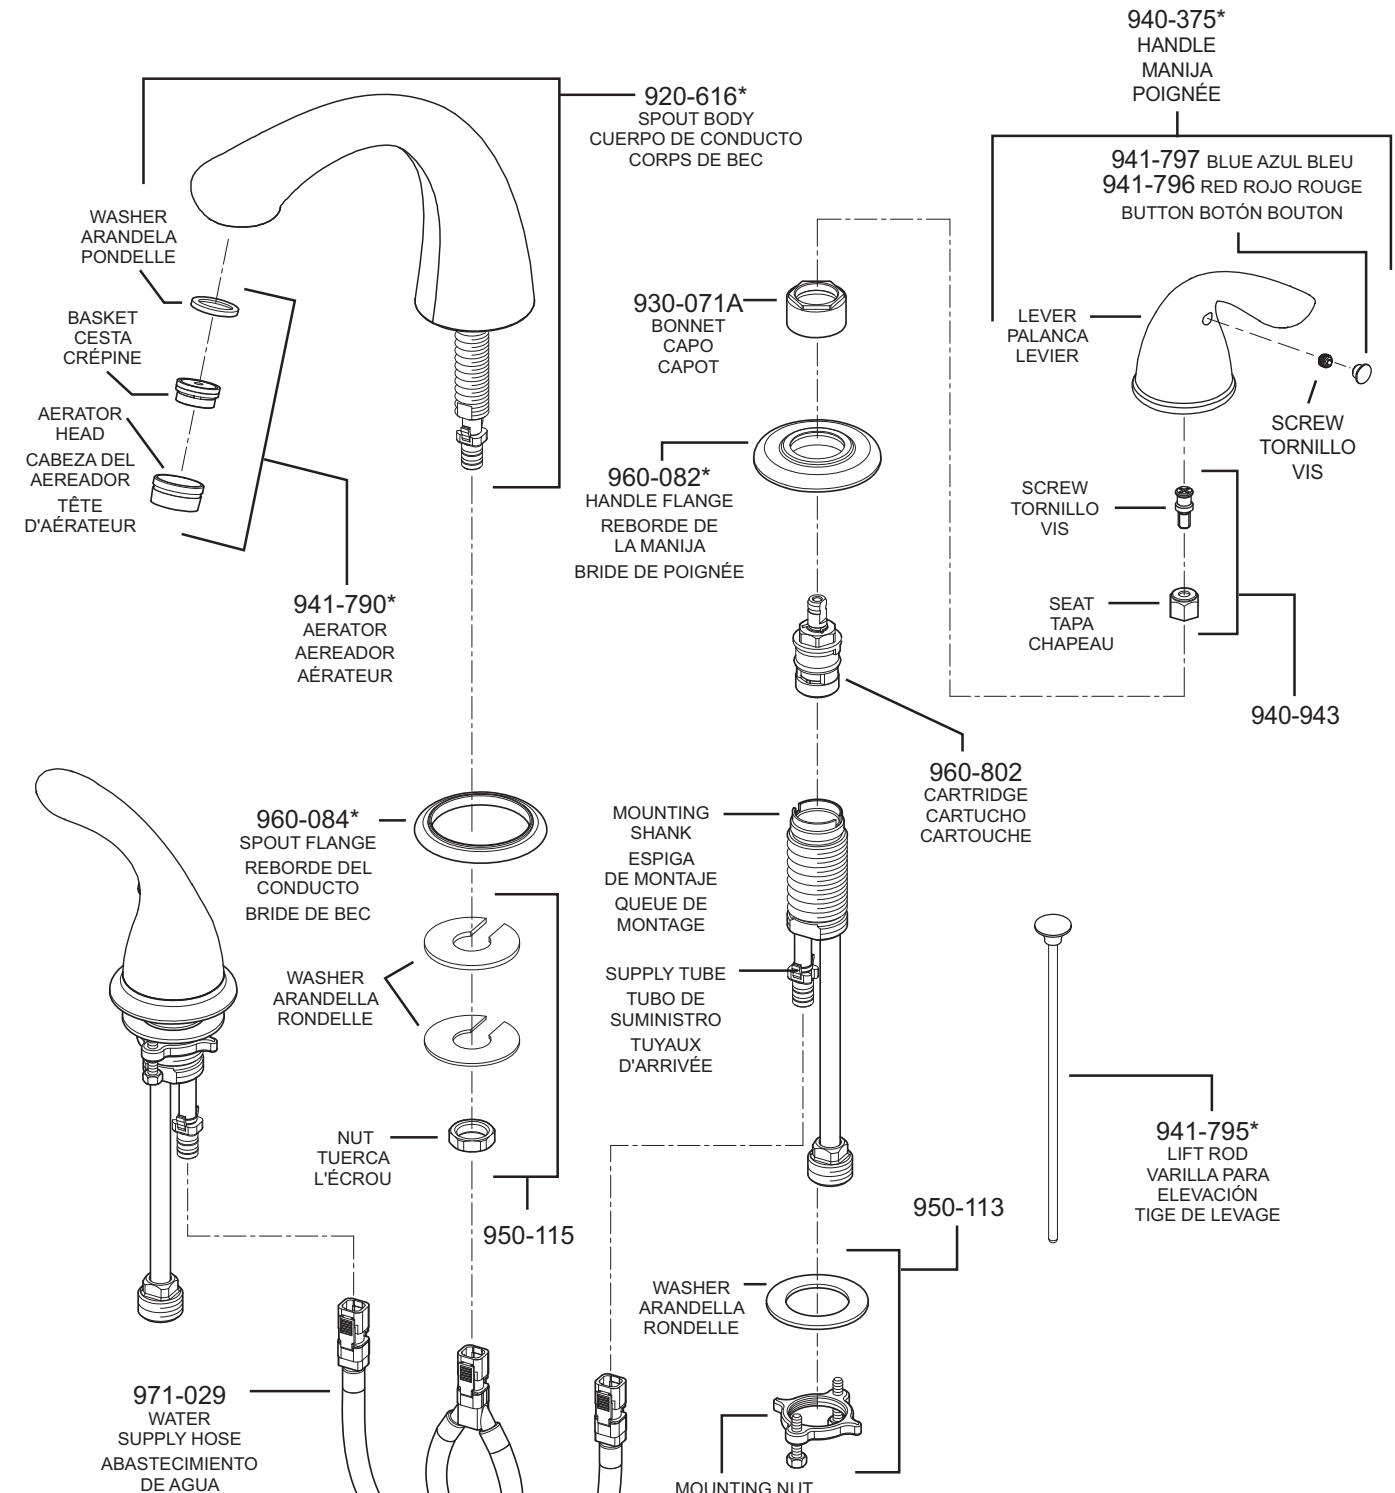

PARTS EXPLOSION

149 Pfirst Series™ 2 Handle, Widespread Lavatory Faucet

- FINISHES * D'APPROVISION-
INDICATES FINISH
NÉCESSAIRE EN FAUCET**
- | | | |
|-----------------------|-------------------|----------------------|
| A Polished Chrome | M Almond | U Rustic Bronze |
| B Black | N Antique Bronze | V PVD Polished Brass |
| E Rustic Pewter | P Polished Brass | W White |
| D PVD Polished Nickel | Q Satin Brass | Y Tuscan Bronze |
| J PVD Brushed Nickel | R Copper | Z Oil-Rubbed Bronze |
| K Satin Nickel | S Stainless Steel | |
| L Satin Stainless | T Biscuit | |