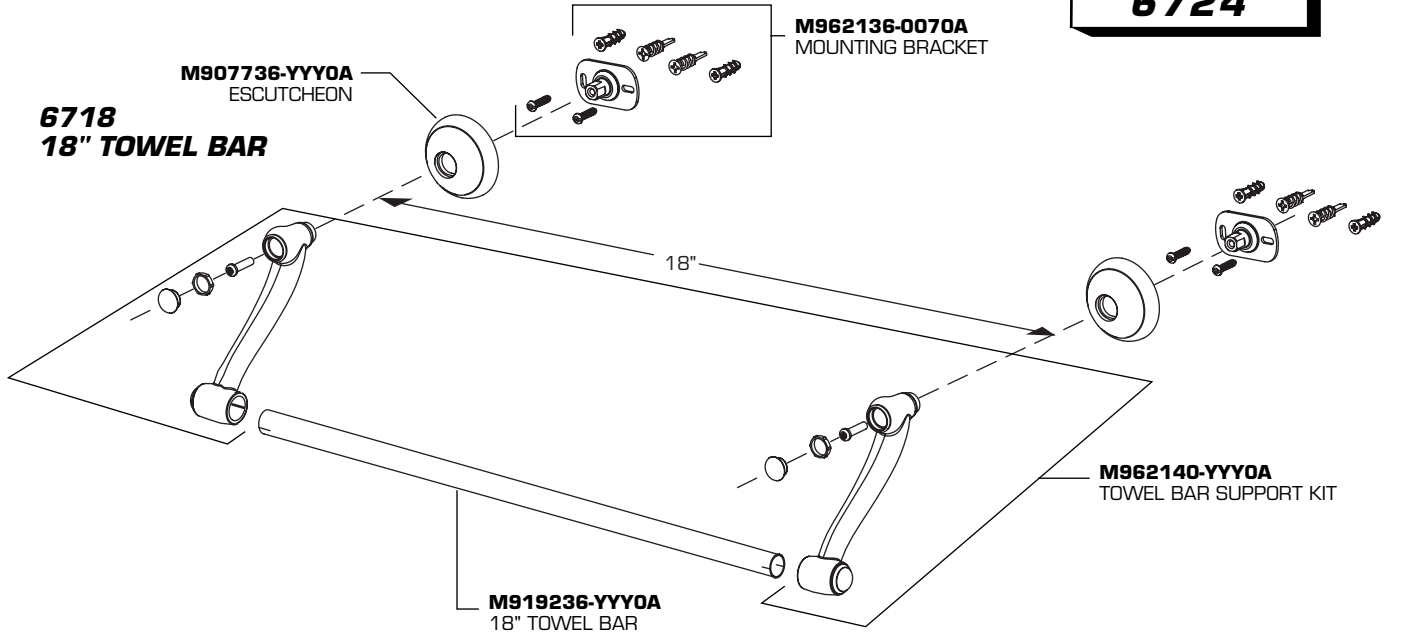

*American Standard*

**STANDARD  
COLLECTION**

**ACCESSORIES**

**18" TOWEL BAR  
24" TOWEL BAR**

**MODEL NUMBERS**

**6718  
6724**

Replace the "YYY" with appropriate finish code

|        |     |
|--------|-----|
| CHROME | 002 |
| SATIN  | 295 |