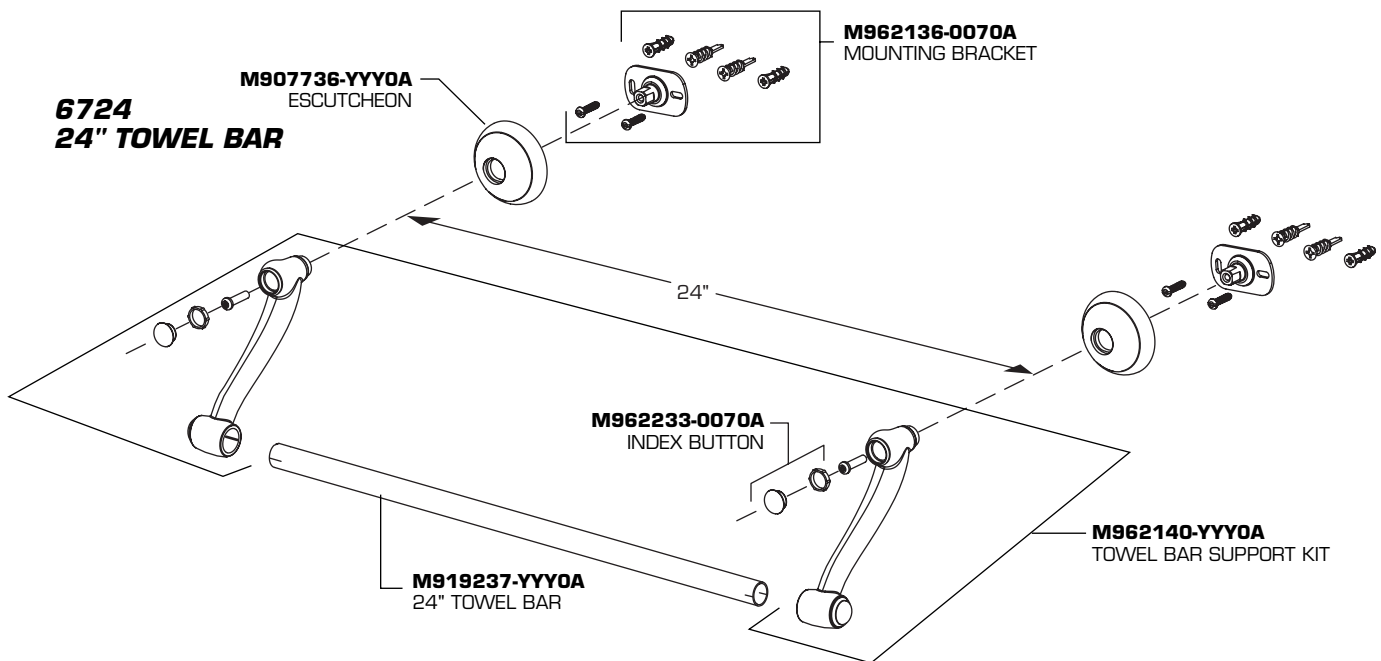

*American Standard*

**STANDARD  
COLLECTION**

**ACCESSORIES**

**18" TOWEL BAR  
24" TOWEL BAR**

**MODEL NUMBERS**

**6718  
6724**

Replace the "YYY" with appropriate finish code

|        |     |
|--------|-----|
| CHROME | 002 |
| SATIN  | 295 |