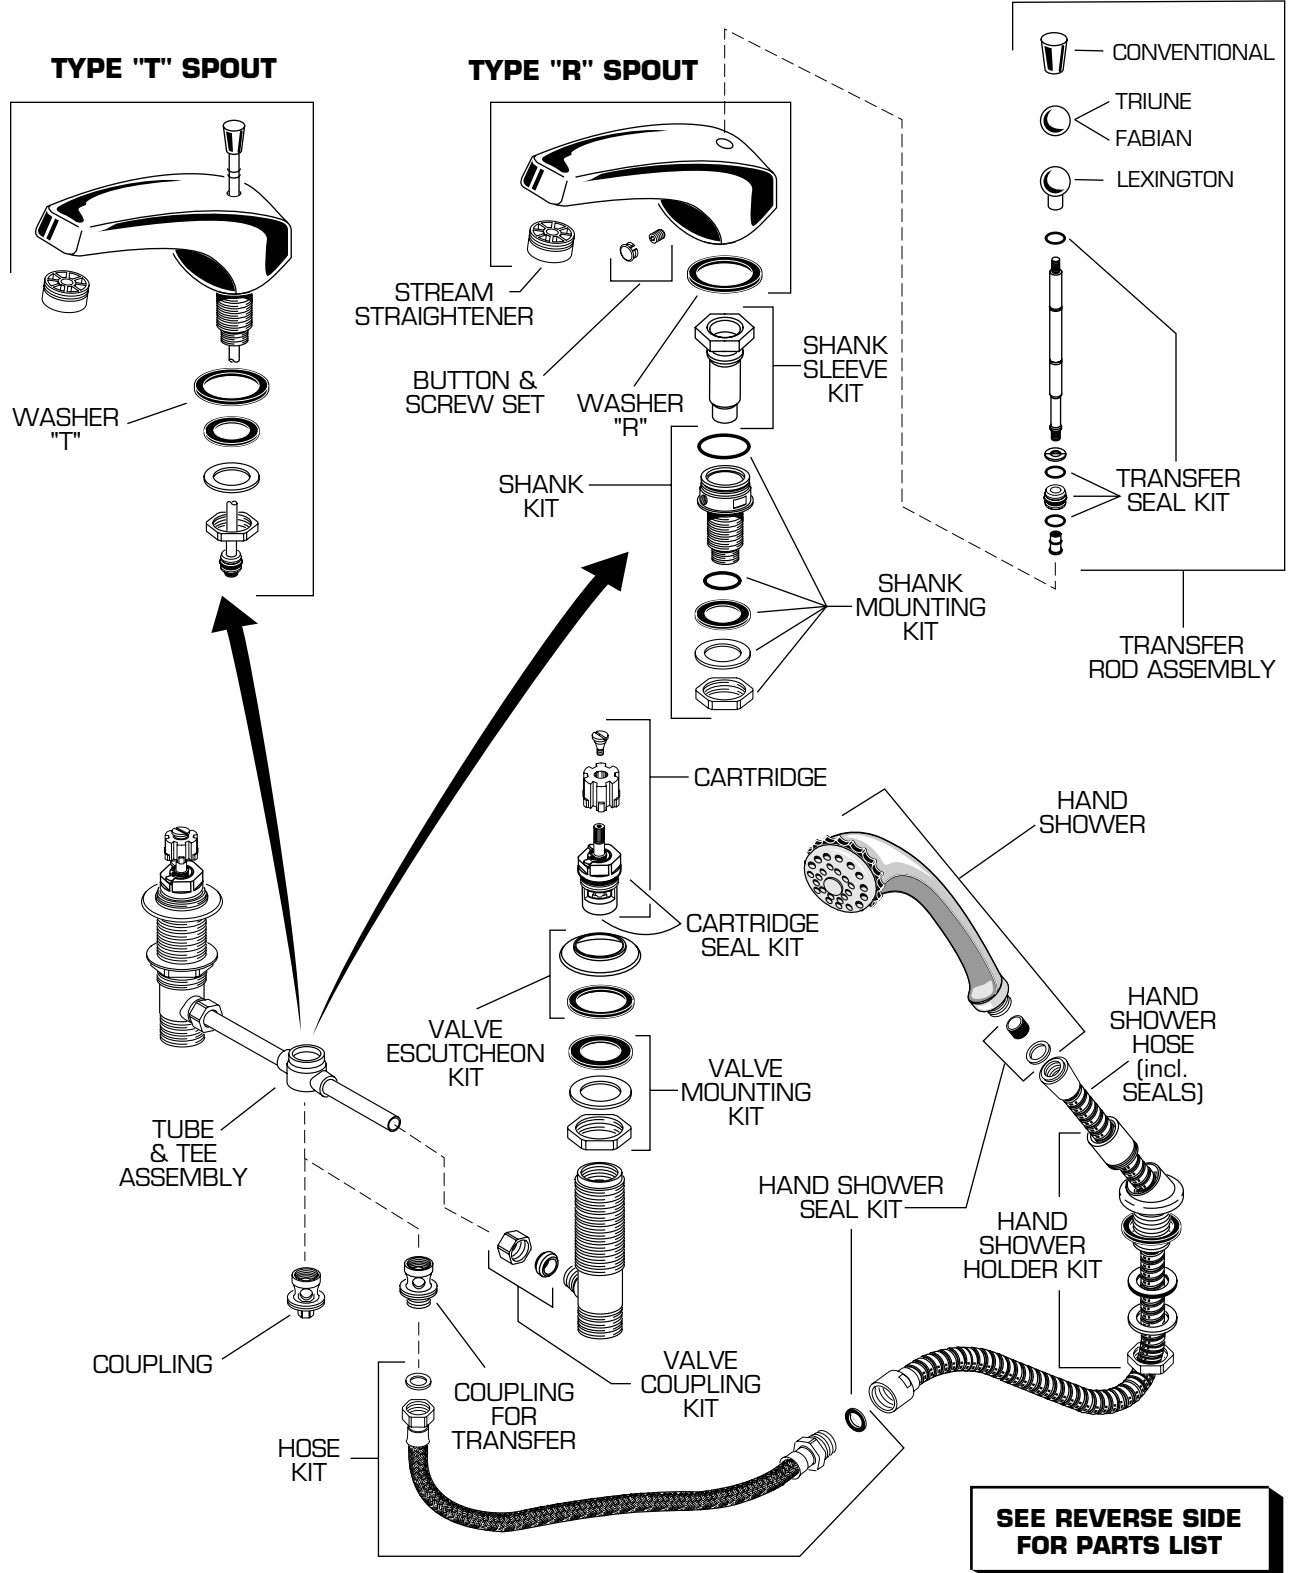

## AMARILIS DELUXE DECK MOUNT BATH FILLER MODEL NUMBERS

5920.000	8911.000
5921.000	8950.000
8900.000	8951.000
8901.000	8970.000
8910.000	8971.000

**NOTE:** There are two methods of spout mountings for some spout styles. Be sure to order the correct parts if labeled with a (T) or (R).

**DISCONTINUED**

\*\*8950 TRIUNE ONLY

SPOUT REPAIR PARTS						
						
		CONVENTIONAL	FABIAN	TRIUNE	LEXINGTON	AZIMUTH
MODELS LESS HANDSHOWER	MODEL NO.	<b>8900</b>	<b>8910</b>	<b>8950</b>	<b>8970</b>	<b>5920</b>
	"T"	028674-YYYOA	028676-YYYOA	N/A	N/A	N/A
	"R"	030270-YYYOA	030272-YYYOA	030136-YYYOA	030300-YYYOA	033767-YYYOA
MODELS WITH HANDSHOWER	MODEL NO.	<b>8901</b>	<b>8911</b>	<b>8951</b>	<b>8971</b>	<b>5921</b>
	"T"	028675-YYYOA	028677-YYYOA	N/A	N/A	N/A
	"R"	030271-YYYOA	030273-YYYOA	030137-YYYOA <sup>△</sup>	030717-YYYOA	033766-YYYOA

REPAIR PARTS	DESCRIPTION	PART NUMBER ★	PKG QTY
Handles	See Amarilis Handle Pages in Section E		
Spouts	See Above		
Faucet Parts	Cartridge	028610-0070A	1
	Cartridge Seal Kit	030741-0070A	1
	Shank Mounting Kit	030274-0070A	1
	Shank Sleeve Kit	030275-0070A	1
	Button & Screw Set (Conventional, Triune)	030215-YYYOA	1
	Button & Screw Set (Fabian, Lexington)	030216-YYYOA	1
	Transfer Rod Assembly	030276-YYYOA	1
	Transfer Rod Assembly (Fabian)	030277-YYYOA	1
	△ Transfer Rod Assembly (Triune)	030138-YYYOA	1
	Transfer Rod Assembly (Lexington)	030718-YYYOA	1
	Transfer Seal Kit	030278-0070A	1
	Tube and Tee Assembly	028679-0070A	1
	Valve Coupling Kit	012078-0070A	2
	Coupling	028698-0070A	1
	Coupling for Transfer	028699-0070A	1
	Valve Escutcheon Kit	030257-YYYOA	1
	Valve Mounting Kit	030258-0070A	1
	Hand Shower Holder Kit	028664-YYYOA	1
	Hand Shower	028665-YYYOA	1
	□ Hand Shower Hose	028667-YYYOA	1
	Vacuum Breaker Kit (See Page G-8)	028708-YYYOA	1
	Hand Shower Seal Kit	033760-0070A	1
	Stream Straightener	028678-0070A	1
	Washer "T"	028614-0070A	1
Washer "R"	030261-0070A	1	
Shank Kit	012668-0070A	1	
Hose Kit	051343-0070A	1	