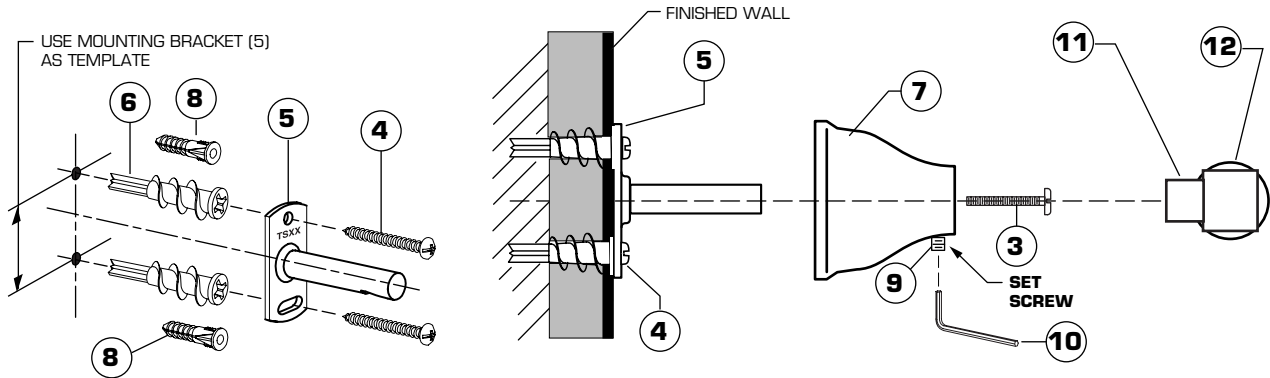

2

INSTALL TOILET TISSUE HOLDER

- Place ESCUTCHEON (7) onto MOUNTING BRACKET (5), and secure with ATTACHMENT SCREW (3).
- Install the TOILET TISSUE HOLDERS (11) into the WALL ESCUTCHEONS (7).
- Tighten SET SCREWS (9) using 2-1/2mm HEX KEY (10) supplied to secure assembly to ESCUTCHEONS (7).
- Place TISSUE ROLLER ASSEMBLY (12) into TOILET TISSUE HOLDER (11) by pushing the ends together and releasing into the TOILET TISSUE HOLDER (11).

American Standard

TOWNSQUARE ACCESSORIES

18" TOWEL BAR
24" TOWEL BAR

MODEL NUMBERS

2555.018
2555.024

24" TOWEL BAR

18" TOWEL BAR

Replace the "YYY" with appropriate finish code