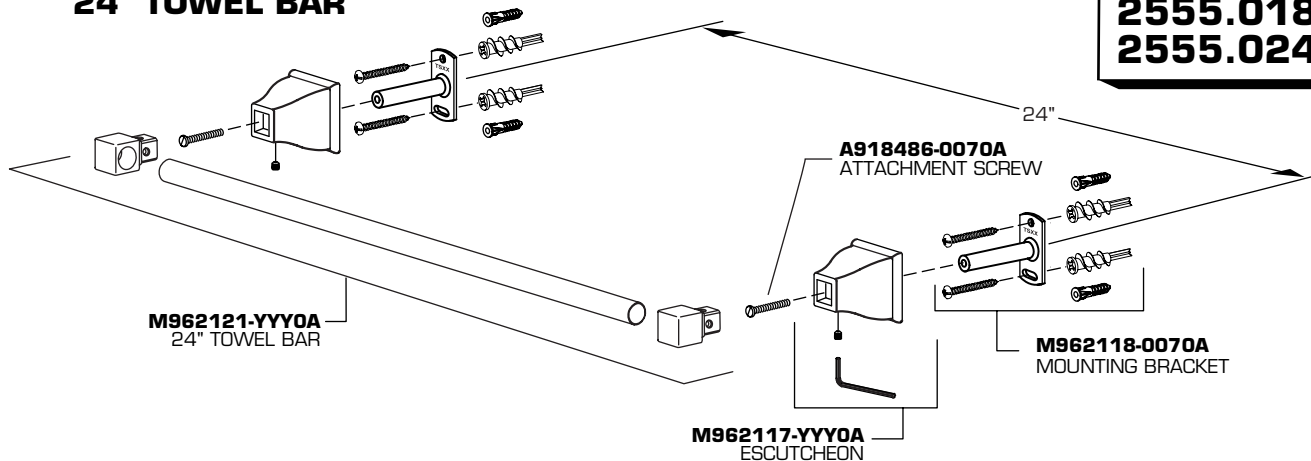

2

INSTALL TOILET TISSUE HOLDER

- Place ESCUTCHEON (7) onto MOUNTING BRACKET (5), and secure with ATTACHMENT SCREW (3).
- Install the TOILET TISSUE HOLDERS (11) into the WALL ESCUTCHEONS (7).
- Tighten SET SCREWS (9) using 2-1/2mm HEX KEY (10) supplied to secure assembly to ESCUTCHEONS (7).
- Place TISSUE ROLLER ASSEMBLY (12) into TOILET TISSUE HOLDER (11) by pushing the ends together and releasing into the TOILET TISSUE HOLDER (11).

American Standard

TOWNSQUARE ACCESSORIES

18" TOWEL BAR
24" TOWEL BAR

MODEL NUMBERS

2555.018
2555.024

24" TOWEL BAR

18" TOWEL BAR

Replace the "YYY" with appropriate finish code