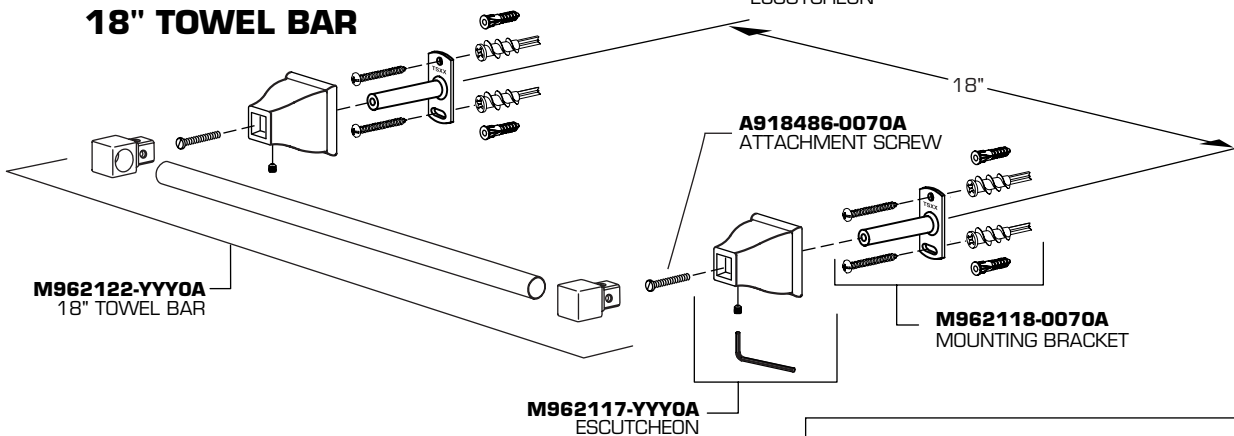

2

INSTALL TOILET TISSUE HOLDER

- Place ESCUTCHEON (7) onto MOUNTING BRACKET (5), and secure with ATTACHMENT SCREW (3).
- Install the TOILET TISSUE HOLDERS (11) into the WALL ESCUTCHEONS (7).
- Tighten SET SCREWS (9) using 2-1/2mm HEX KEY (10) supplied to secure assembly to ESCUTCHEONS (7).
- Place TISSUE ROLLER ASSEMBLY (12) into TOILET TISSUE HOLDER (11) by pushing the ends together and releasing into the TOILET TISSUE HOLDER (11).

American Standard

TOWNSQUARE ACCESSORIES

18" TOWEL BAR
24" TOWEL BAR

MODEL NUMBERS

2555.018
2555.024

24" TOWEL BAR

18" TOWEL BAR

Replace the "YYY" with appropriate finish code