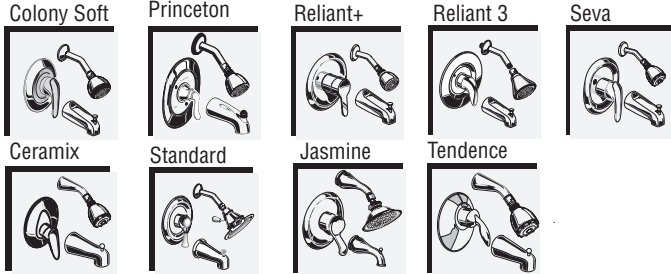

Available Trim Kits

R120 Valve Body Shown

MODEL NUMBER:

- R120 Pressure Balance Rough Valve Body only**
Direct sweat inlets/outlets. LESS trim.
- R120SS Pressure Balance Rough Valve Body only with Screwdriver stops**
Direct sweat inlets/outlets. Screwdriver stops. LESS trim.
- R125 Pressure Balance Rough Valve Body only**
Female thread inlets/outlets. LESS trim.
- R125SS Pressure Balance Rough Valve Body only with Screwdriver stops**
Female thread inlets/outlets. Screwdriver stops. LESS trim.

See reverse for available trim kits.

GENERAL DESCRIPTION:

Cast brass body, washerless 47mm ceramic disc valve cartridge with volume and temperature control, and hot limit safety stop. Pressure balancing cartridge maintains constant output temperature in response to changes in relative hot and cold supply pressure. One-half inch inlets and outlets (choice of direct sweat or threaded). Available with screwdriver stops. Rough-in plaster guard designed for use as thin-wall mounting adaptor. Valve body will accept a variety of decorative Bath/Shower trim kits.

Wide Rough-in Range: From 1-5/8" to 3-1/4".

SUGGESTED SPECIFICATION:

Bath/shower fitting shall feature a cast brass valve body. Shall feature ceramic disc valve cartridge which allows user to control both water temperature and volume. Fitting shall be equipped with pressure balancing cartridge engineered to eliminate cross flow and avoid failure due to mineral deposits. Shall also feature a hot limit safety stop. Fitting shall be: Rough Valve Body - American Standard Model # R12____, Trim Kit - American Standard Model # ____.

***EverClean™ Finish:**

- Offered on: Polished Chrome (002), Stainless Steel (075), Polished Brass (099) and Satin Nickel (295) finish. (and any combination of these finishes).
- One wipe effortlessly removes spots.
- Eliminates the need for cleaners and scrubbing.