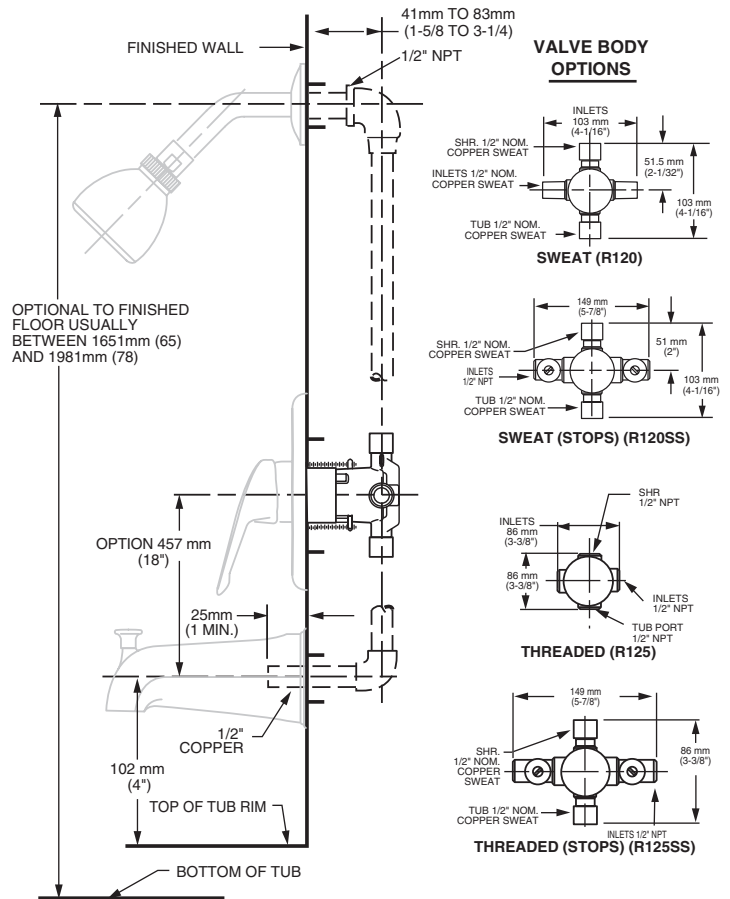

Available Trim Kits

R120 Valve Body Shown

MODEL NUMBER:

- R120 Pressure Balance Rough Valve Body only**
Direct sweat inlets/outlets. LESS trim.
- R120SS Pressure Balance Rough Valve Body only with Screwdriver stops**
Direct sweat inlets/outlets. Screwdriver stops. LESS trim.
- R125 Pressure Balance Rough Valve Body only**
Female thread inlets/outlets. LESS trim.
- R125SS Pressure Balance Rough Valve Body only with Screwdriver stops**
Female thread inlets/outlets. Screwdriver stops. LESS trim.

See reverse for available trim kits.

GENERAL DESCRIPTION:

Cast brass body, washerless 47mm ceramic disc valve cartridge with volume and temperature control, and hot limit safety stop. Pressure balancing cartridge maintains constant output temperature in response to changes in relative hot and cold supply pressure. One-half inch inlets and outlets (choice of direct sweat or threaded). Available with screwdriver stops. Rough-in plaster guard designed for use as thin-wall mounting adaptor. Valve body will accept a variety of decorative Bath/Shower trim kits.

Adjustable Hot Limit Safety Stop: Limits the amount of hot water allowed to mix with cold. Reduces the risk of accidental scalding.

Exclusive Plaster Guard: Plaster guard is designed to protect valve during installation and serve as a mounting plate for thin-wall installations. Two piece design allows valve to be tested prior to trim installation.

Wide Rough-in Range: From 1-5/8" to 3-1/4".

SUGGESTED SPECIFICATION:

Bath/shower fitting shall feature a cast brass valve body. Shall feature ceramic disc valve cartridge which allows user to control both water temperature and volume. Fitting shall be equipped with pressure balancing cartridge engineered to eliminate cross flow and avoid failure due to mineral deposits. Shall also feature a hot limit safety stop. Fitting shall be: Rough Valve Body - American Standard Model # R12____, Trim Kit - American Standard Model # ____.