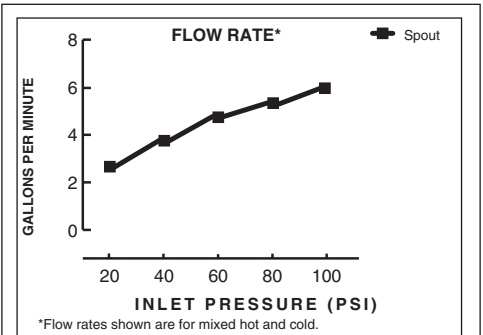

UPGRADABLE PRESSURE BALANCE BATH/SHOWER FITTING VOLUME AND TEMPERATURE CONTROL VALVE

Valve + Trim: Trim Kit & Valve Body Packaged Separately
To order: Specify valve body *and* trim kit desired
Example: R120 - Direct Sweat Valve Body
T508.502 - Princeton Bath/Shower Trim Kit

VALVES				
	R120	R120SS	R125	R125SS
	Direct Sweat Inlets/Outlets	Direct Sweat Inlets/Outlets w/ Screwdriver Stops	Female Thread Inlets/Outlets	Female Thread Inlets/Outlets w/ Screwdriver Stops

CODES AND STANDARDS

These products meet or exceed the following codes and standards:
ANSI A 117.1
ASSE 1016
ASME A112.18.1
CSA B 125

- Showerhead with 2.5gpm/9.5L.min. flow restrictor.

TRIM KITS	Colony "Soft"	Reliant+ Lever	Reliant 3	Princeton	Seva	Ceramix	Standard	Jasmine	Tendence
B/S	T675.502	T495.502	T385.502	T508.502	T480.502	T000.502	T6282	T808.502	T086.502
Shower	T675.501	T495.501	T385.501	T508.501	T480.501	T000.501	T6281	T808.501	T086.501
Valve	T675.500	T495.500	T385.500	T508.500	T480.500	T000.500	T6280	T808.500	T086.500
		Reliant+ Loop	Reliant 3 w/mod Plate						
		T495.562	T385.522						
		T495.561	T385.521						
		T495.560	T385.520