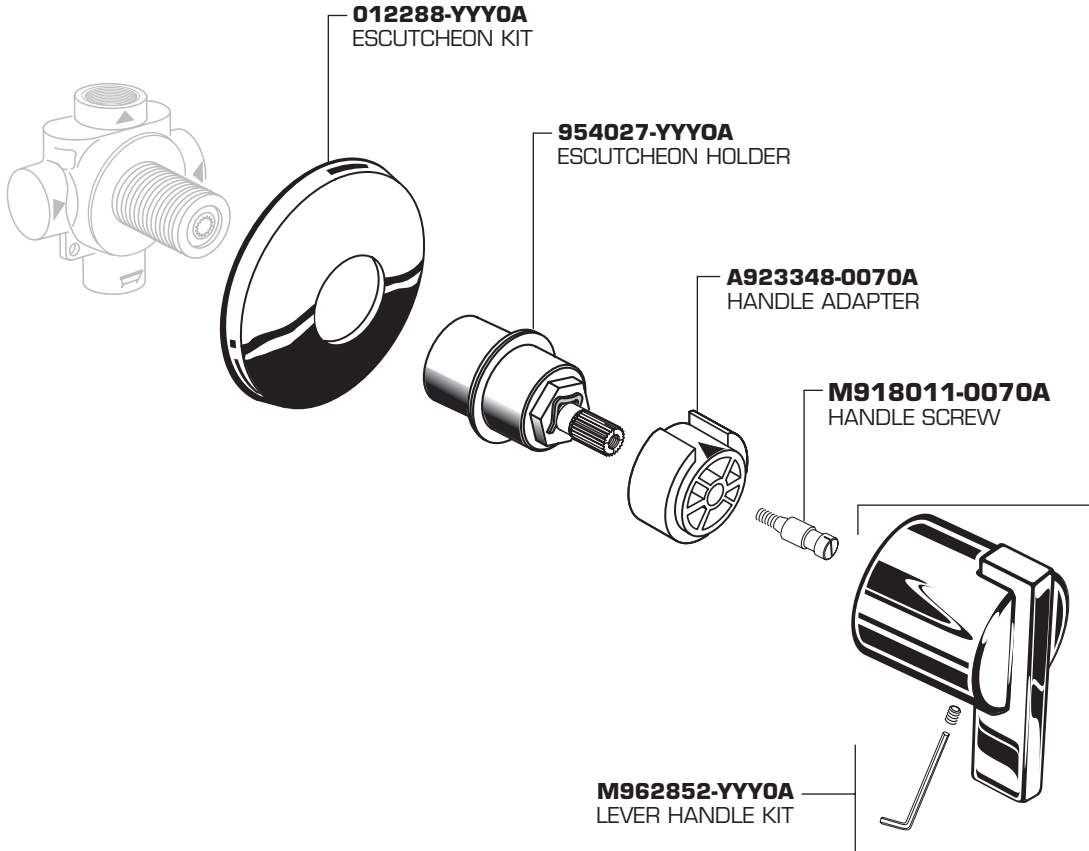

MODEL NUMBERS

**T430.430  
T430.432**

Replace the "YYY" with appropriate finish code

CHROME	002
SATIN NICKEL	295

**M962852-YYY0A**  
LEVER HANDLE KIT

**M962853-YYY0A**  
CROSS HANDLE KIT

**HOT LINE FOR HELP**