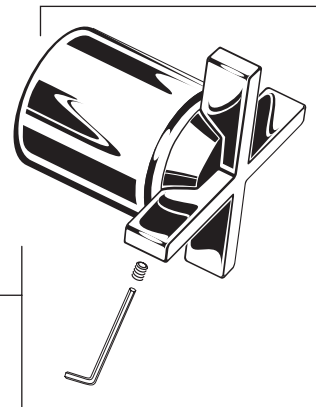

MODEL NUMBERS

**T430.430  
T430.432**

Replace the "YYY" with appropriate finish code

CHROME	002
SATIN NICKEL	295

**M962852-YYY0A**  
LEVER HANDLE KIT

**M962853-YYY0A**  
CROSS HANDLE KIT

**HOT LINE FOR HELP**