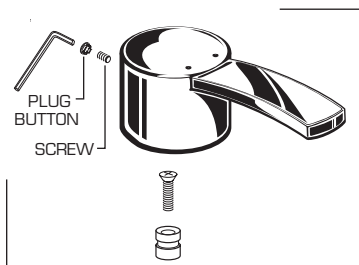

American Standard

BERWICK™ VESSEL FITTING

MODEL NUMBER

7430.15X

PLUG
BUTTON
SCREW

M962828-YYY0A
HANDLE KIT

607641-YYY0A
CARTRIDGE CAP

603275-0070A
CARTRIDGE NUT