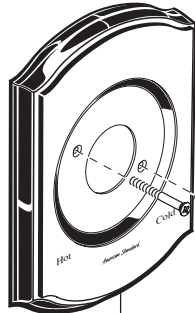

American Standard

**PORTSMOUTH™
IN WALL PRESSURE
BALANCING BATH AND
SHOWER TRIM KIT**

MODEL NUMBER

**T415.50X
T420.50X
Series**

963201-YYY0A
ESCUTCHEON
(T420.50X)

060240-YYY0A
DIAL PLATE & SEAL
(T420.50X)

Replace the "YYY" with appropriate finish code

CHROME	002
BLACKENED BRONZE	068
OIL RUBBED BRONZE	224
SATIN NICKEL	295

M962949-YYY0A
ESCUTCHEON AND SCREWS
(T415.50X)

078016-YYY0A
ESCUTCHEON SCREWS

M909662-YYY0A
DIAL PLATE & SEAL
(T415.50X)

M907050-YYY0A
CARTRIDGE COVER