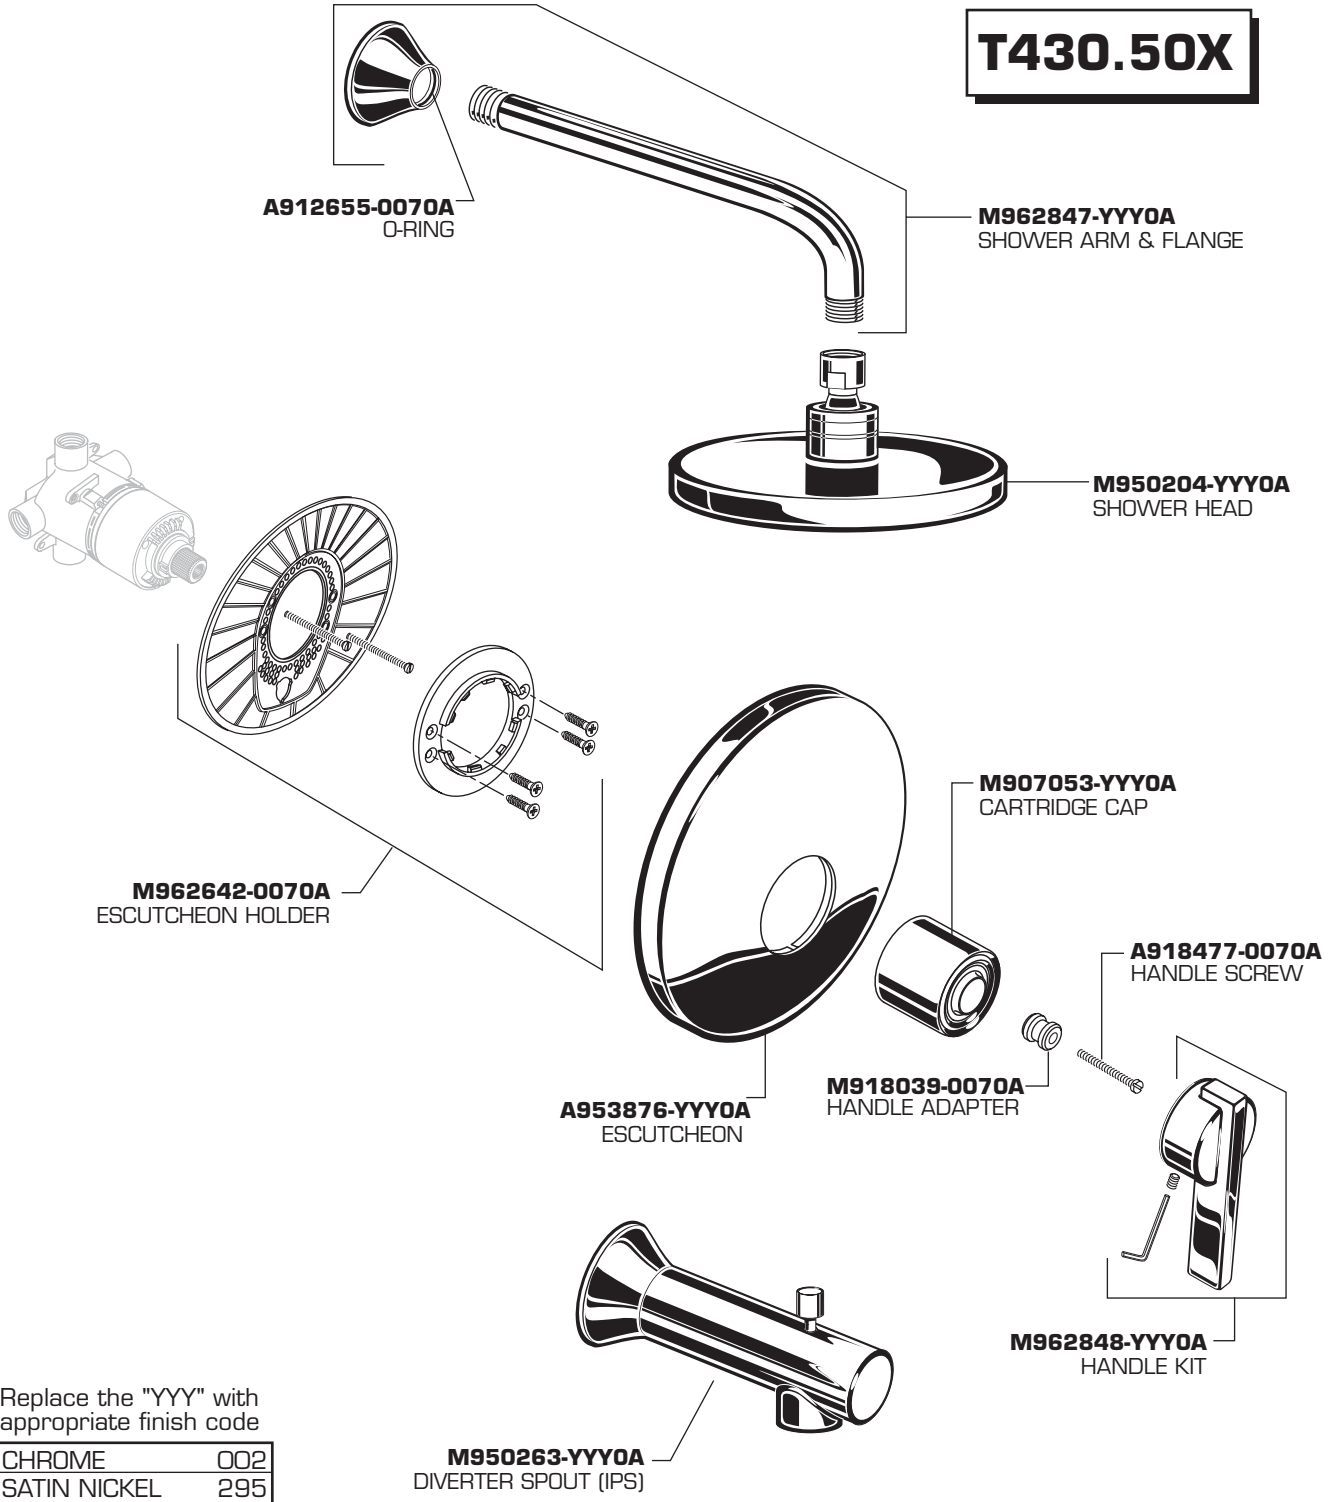

*American Standard*

**BERWICK™**  
**BATH AND SHOWER TRIM KITS**

MODEL NUMBER

**T430.50X**

Replace the "YYY" with appropriate finish code

CHROME	002
SATIN NICKEL	295

**M950263-YYY0A**  
 DIVERTER SPOUT (IPS)