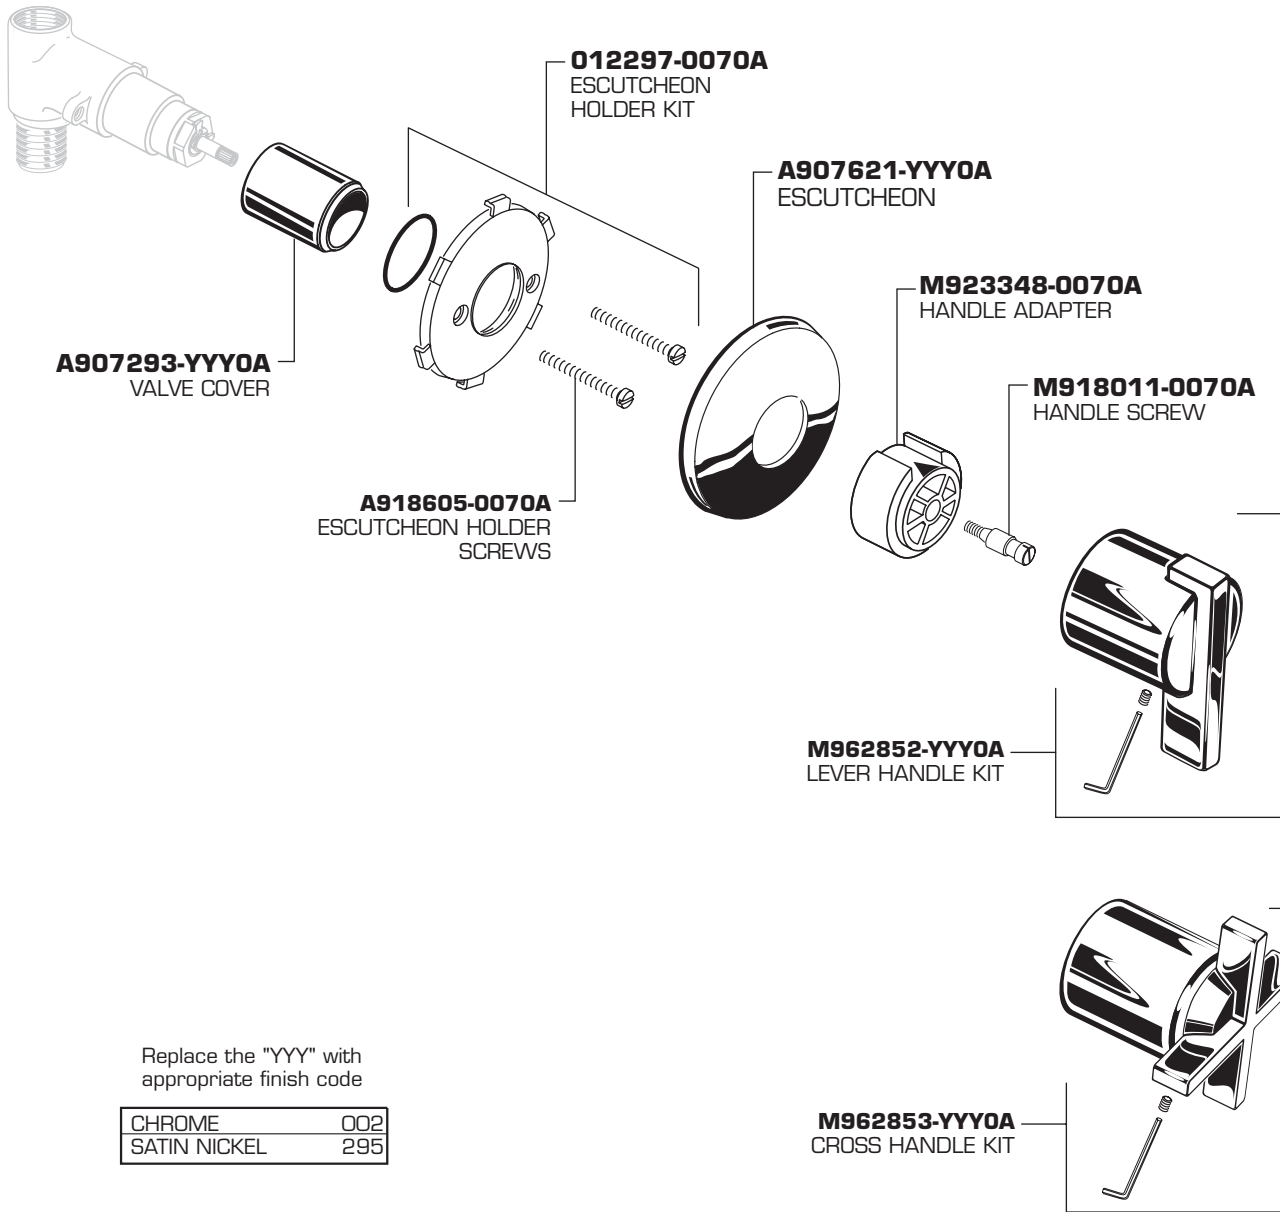

BERWICK™
ON/OFF VALVE TRIM

MODEL NUMBER

T430.700
T430.702

Replace the "YYY" with appropriate finish code

CHROME	002
SATIN NICKEL	295

HOT LINE FOR HELP

For toll-free information and answers to your questions, call:
1-800-442-1902
Weekdays 8:00 a.m. to 6:00 p.m. EST
IN CANADA 1-800-387-0369 (TORONTO 1-905-306-1093)
Weekdays 8:00 a.m. to 7:00 p.m. EST
IN MEXICO 01-800-839-1200