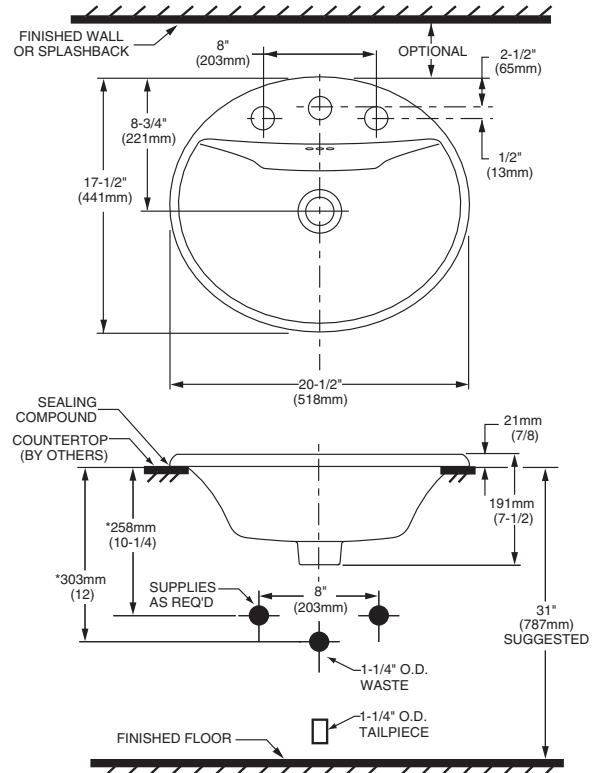

- 0405.004EC** Faucet holes on 4" (102mm) centers
- 0405.008EC** Faucet holes on 8" (203mm) centers (Illustrated)

Nominal Dimensions:

20-1/2" x 17-1/2"
(521 x 445mm)

Bowl sizes:

19" (483mm) wide
12" (305mm) front to back
5-1/2" (140mm) deep

Compliance Certifications - Meets or Exceeds the Following Specifications:

- ASME A112.19.2 - 2008/CSA B45.1-08

To Be Specified:

- Color: White Bone Linen Black
- Faucet*:
 - 7038.801 Tropic Widespread
 - 7038.201 Tropic Centerset
- Faucet Finish:
 - 022 Polished Chrome
 - 295 Satin Nickel
- Supplies:
- 1-1/4" Trap:

* See faucet section for additional models available

NOTES:

* DIMENSIONS SHOWN FOR LOCATION OF SUPPLIES AND "P" TRAP ARE SUGGESTED. FOR COUNTERTOP CUTOUT AND INSTALLATION INSTRUCTIONS USE TEMPLATE SUPPLIED WITH SINK. FITTINGS NOT INCLUDED WITH FIXTURE AND MUST BE ORDERED SEPARATELY. SEALING COMPOUND SUPPLIED BY OTHERS.

IMPORTANT: Dimensions of fixtures are nominal and may vary within the range of tolerances established by ANSI Standard A112.19.2. These measurements are subject to change or cancellation. No responsibility is assumed for use of superseded or voided pages.