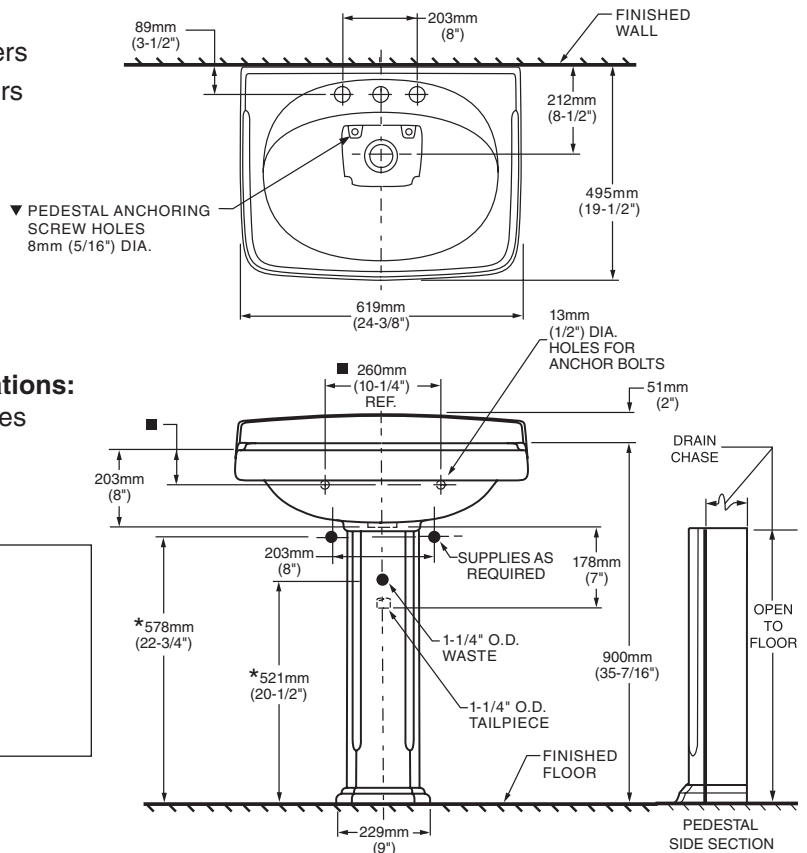

#### Nominal Dimensions:

619 x 495 x 900mm  
(24-3/8" x 19-1/2" x 35-7/16")

- ❑ **0555.108** Lavatory slab-203mm (8") centers
- ❑ **0555.104** Lavatory slab-102mm (4") centers
- ❑ **734906-401** Pedestal only

#### Bowl sizes:

489mm (19-1/4") wide,  
289mm (11-3/8") front to back,  
146mm (5-3/4") deep

#### NOTES:

- \* DIMENSIONS SHOWN FOR LOCATION OF SUPPLIES AND "P" TRAPS ARE SUGGESTED.
- ▼ PEDESTAL ANCHORING SCREWS NOT INCLUDED.
- SUITABLE FOR REINFORCEMENT ONLY. ACTUAL DIMENSIONS MUST BE TAKEN FROM FIXTURE.
- FITTING NOT INCLUDED AND MUST BE ORDERED SEPARATELY.
- PROVIDE SUITABLE REINFORCEMENT FOR ALL WALL SUPPORTS.
- INSTALLATION INSTRUCTIONS SUPPLIED WITH LAVATORY.

**IMPORTANT:** Dimensions of fixtures are nominal and may vary within the range of tolerance established by ANSI Standard A112.19.2. These measurements are subject to change or cancellation. No responsibility is assumed for use of superseded or voided pages.