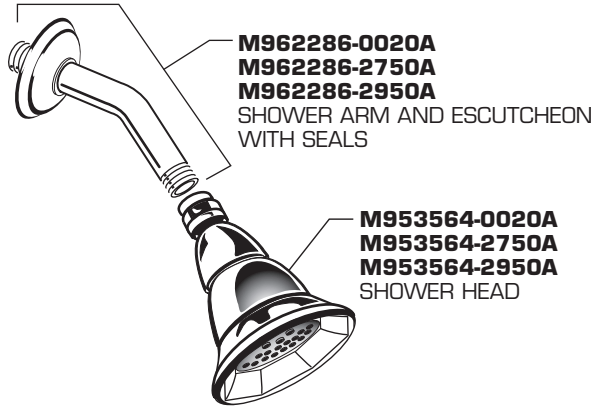

American Standard

ARIANA PRESSURE BALANCING BATH AND SHOWER SETS

MODEL NUMBER

6021
6022

Appropriate finish code

CHROME	002
BRUSHED BRASS	275
SATIN NICKEL	295

HOT LINE FOR HELP

For toll-free information and answers to your questions, call:
1-800-442-1902
Weekdays 8:00 a.m. to 6:00 p.m. EST
IN CANADA 1-800-387-0369 (TORONTO 1-905-306-1093)
Weekdays 8:00 a.m. to 7:00 p.m. EST
IN MEXICO 01-800-839-12-00