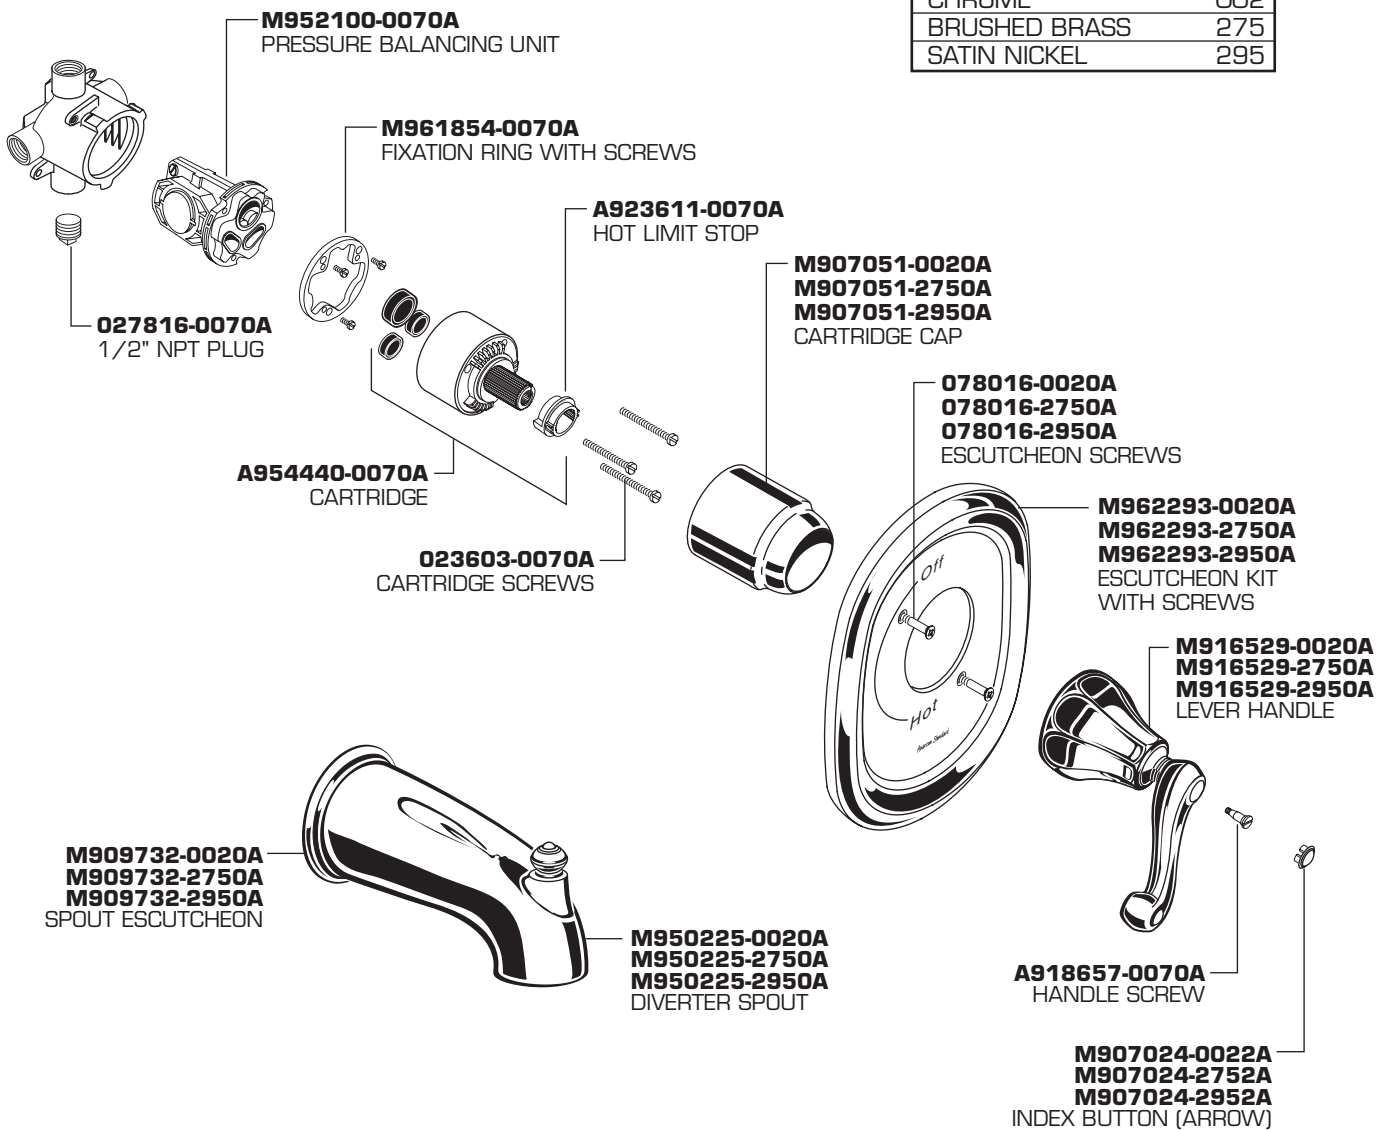

American Standard

ARIANA PRESSURE BALANCING BATH AND SHOWER SETS

MODEL NUMBER

6021
6022

Appropriate finish code

CHROME	002
BRUSHED BRASS	275
SATIN NICKEL	295

HOT LINE FOR HELP

For toll-free information and answers to your questions, call:
1-800-442-1902
Weekdays 8:00 a.m. to 6:00 p.m. EST
IN CANADA 1-800-387-0369 (TORONTO 1-905-306-1093)
Weekdays 8:00 a.m. to 7:00 p.m. EST
IN MEXICO 01-800-839-12-00