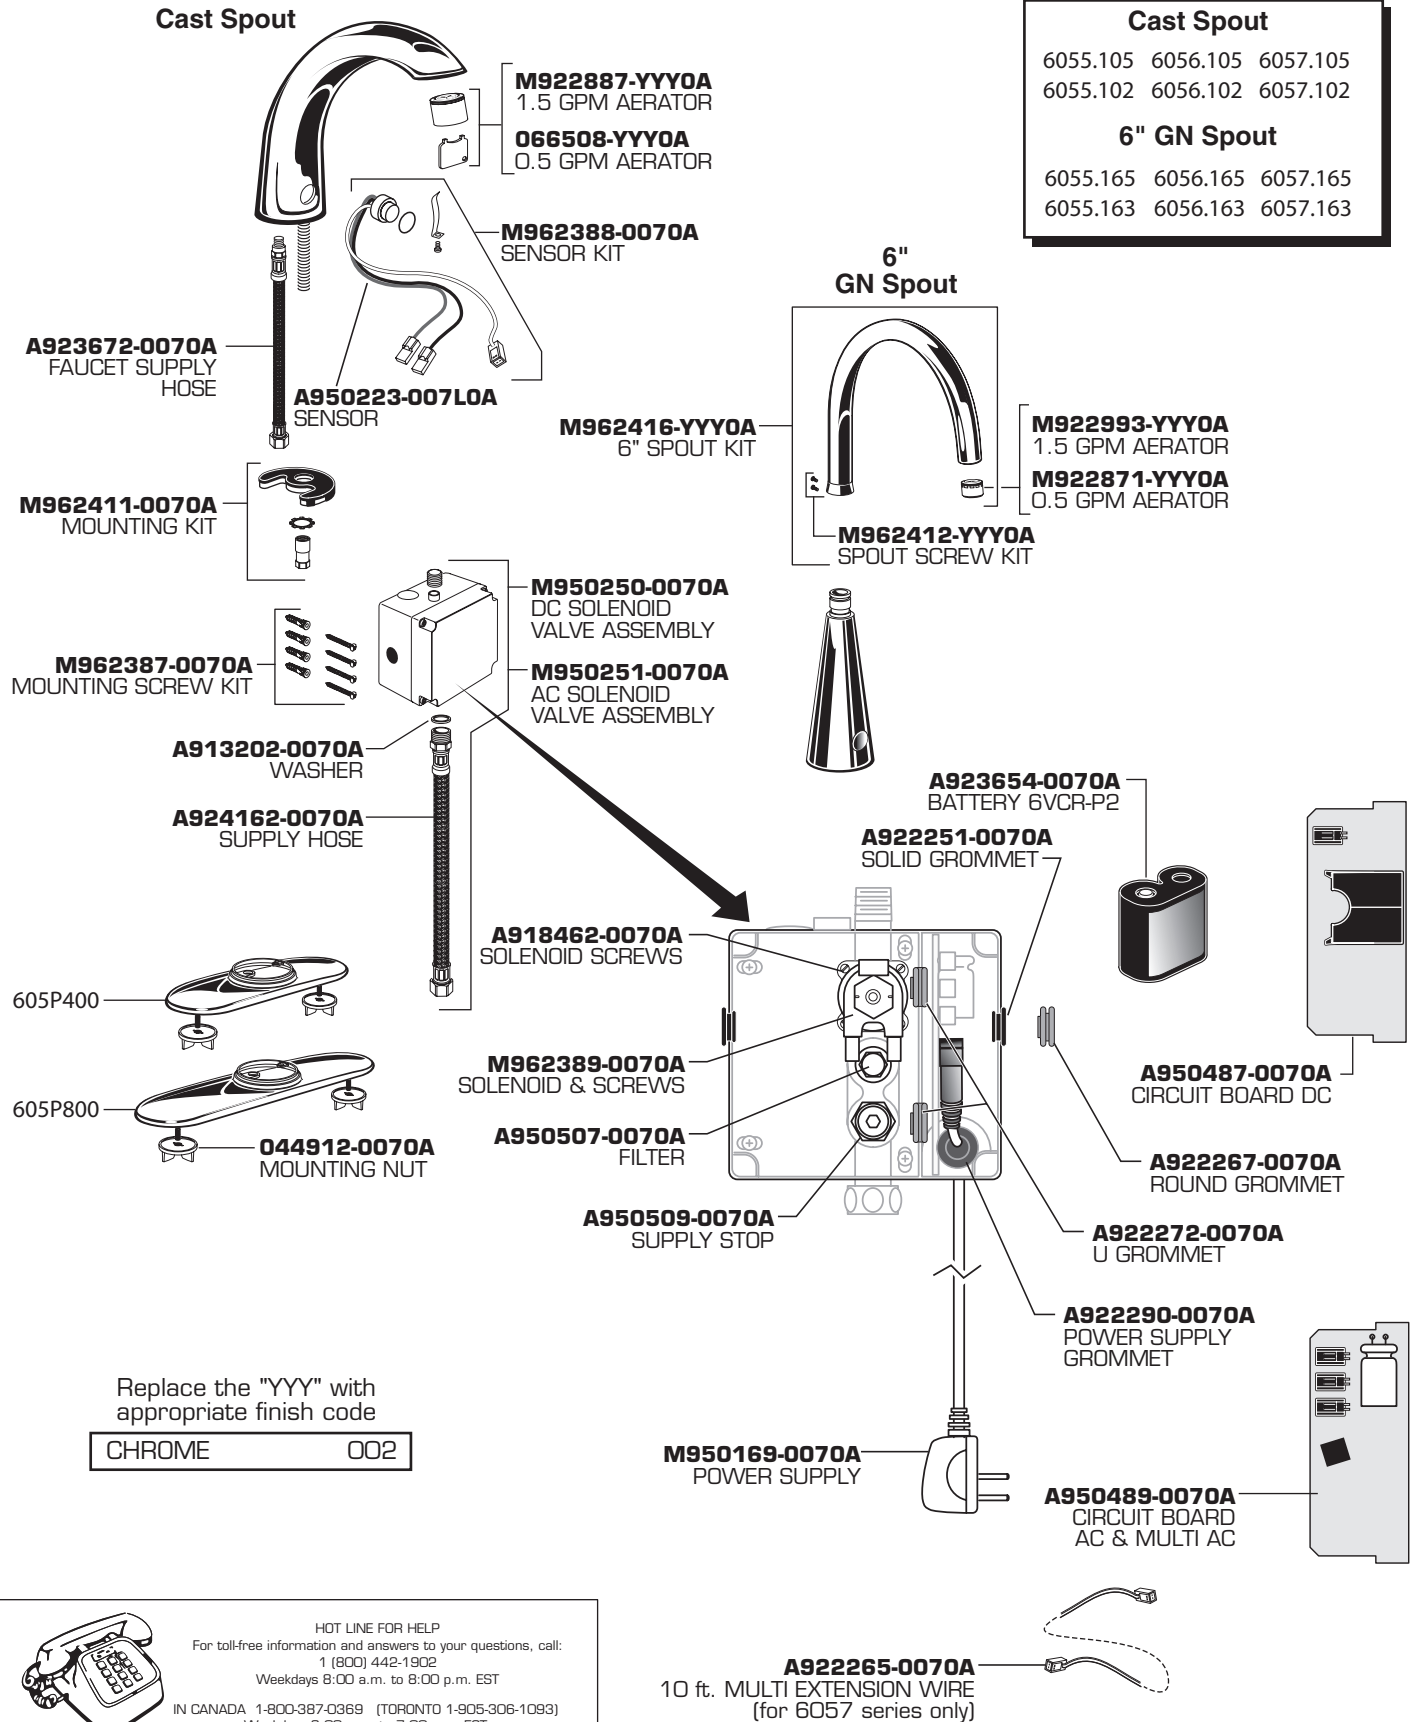

PRODUCT NUMBERS

Cast Spout

6055.105 6056.105 6057.105
6055.102 6056.102 6057.102

6" GN Spout

6055.165 6056.165 6057.165
6055.163 6056.163 6057.163

Replace the "YYY" with appropriate finish code

CHROME 002

HOT LINE FOR HELP
For toll-free information and answers to your questions, call:
1 (800) 442-1902
Weekdays 8:00 a.m. to 8:00 p.m. EST