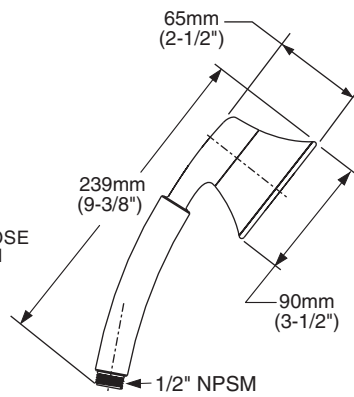

MODEL NUMBER:

☐ **1662.741 Shower System Kit**

Includes:

- FloWise® Transitional Single Function Hand Shower 1660.741
- Hose 8888.035
- Wall Supply 8888.037
- Standard Slide Bar 1660.225

GENERAL DESCRIPTION:

Complete personal shower system includes: a wall supply with 1/2" NPT female inlet, 1/2" NPSM male outlet; a 59" (1500mm) shower hose; a FloWise Water Saving hand shower; and a 25" slide bar. Hand shower uses 40% less water than standard 2.5gpm hand showers. Hand shower rated at 1.5gpm/5.7L/min. maximum flow rate. Hand shower has single spray function using Turbine Technology. Pressure compensating flow control device. Slide bar features an adjustable shower holder which can be set at any height or position along the bar and angle up to 45°. Kit includes double check valves to prevent cross flow of hot and cold water.

HAND SHOWER:

Lightweight, Ergonomic Design: For a sure grip even with wet, soapy hands.

SLIDE BAR:

Simple Height Adjustment: Allows positioning of the personal shower anywhere along the bar.

SUGGESTED SPECIFICATION:

Shower system shall feature a wall supply with 1/2" NPT female inlets, 1/2" NPSM male outlet, 59" hose, hand shower and a 25" standard slide bar. Hand Shower shall save 40% in water usage. Hand Shower shall always start at 1.5gpm/5.7L/min. Hand Shower shall have a pressure compensating control device. Kit shall include double check valves to prevent cross flow of hot and cold water. Fitting shall be American Standard Model # 1662.741.____.