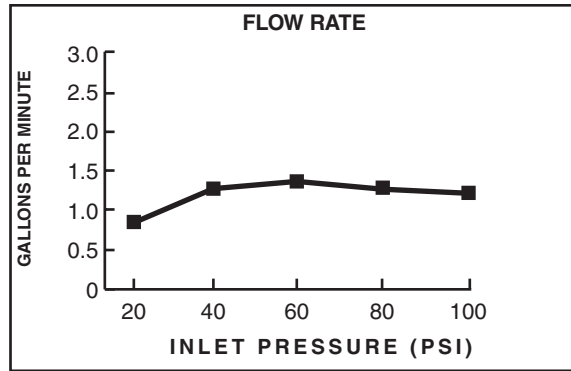

CODES AND STANDARDS

Install as required to comply with local code requirements.

ASME A112.18.1
CSA 125

Product Number	Description	Finish
		Polished Chrome
		002
1662.741	FloWise® Transitional Shower System Kit. Contains FloWise Transitional hand shower, hose, wall supply and slide bar.