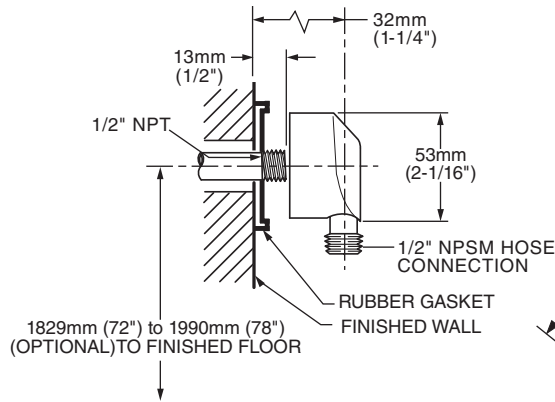

MODEL NUMBER:

☐ **1662.741 Shower System Kit**

Includes:

- FloWise® Transitional Single Function Hand Shower 1660.741
- Hose 8888.035
- Wall Supply 8888.037
- Standard Slide Bar 1660.225

GENERAL DESCRIPTION:

Complete personal shower system includes: a wall supply with 1/2" NPT female inlet, 1/2" NPSM male outlet; a 59" (1500mm) shower hose; a FloWise Water Saving hand shower; and a 25" slide bar. Hand shower uses 40% less water than standard 2.5gpm hand showers. Hand shower rated at 1.5gpm/5.7L/min. maximum flow rate. Hand shower has single spray function using Turbine Technology. Pressure compensating flow control device. Slide bar features an adjustable shower holder which can be set at any height or position along the bar and angle up to 45°. Kit includes double check valves to prevent cross flow of hot and cold water.

HAND SHOWER:

Lightweight, Ergonomic Design: For a sure grip even with wet, soapy hands.

SLIDE BAR:

Simple Height Adjustment: Allows positioning of the personal shower anywhere along the bar.

SUGGESTED SPECIFICATION:

Shower system shall feature a wall supply with 1/2" NPT female inlets, 1/2" NPSM male outlet, 59" hose, hand shower and a 25" standard slide bar. Hand Shower shall save 40% in water usage. Hand Shower shall always start at 1.5gpm/5.7L/min. Hand Shower shall have a pressure compensating control device. Kit shall include double check valves to prevent cross flow of hot and cold water. Fitting shall be American Standard Model # 1662.741.____.