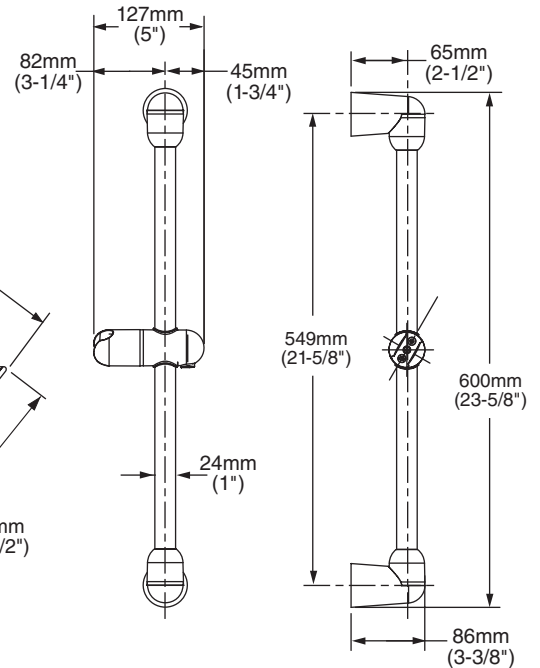

MODEL NUMBER:

☐ **1662.741 Shower System Kit**

Includes:

- FloWise® Transitional Single Function Hand Shower 1660.741
- Hose 8888.035
- Wall Supply 8888.037
- Standard Slide Bar 1660.225

GENERAL DESCRIPTION:

Complete personal shower system includes: a wall supply with 1/2" NPT female inlet, 1/2" NPSM male outlet; a 59" (1500mm) shower hose; a FloWise Water Saving hand shower; and a 25" slide bar. Hand shower uses 40% less water than standard 2.5gpm hand showers. Hand shower rated at 1.5gpm/5.7L/min. maximum flow rate. Hand shower has single spray function using Turbine Technology. Pressure compensating flow control device. Slide bar features an adjustable shower holder which can be set at any height or position along the bar and angle up to 45°. Kit includes double check valves to prevent cross flow of hot and cold water.

HAND SHOWER:

Lightweight, Ergonomic Design: For a sure grip even with wet, soapy hands.

SLIDE BAR:

Simple Height Adjustment: Allows positioning of the personal shower anywhere along the bar.

SUGGESTED SPECIFICATION:

Shower system shall feature a wall supply with 1/2" NPT female inlets, 1/2" NPSM male outlet, 59" hose, hand shower and a 25" standard slide bar. Hand Shower shall save 40% in water usage. Hand Shower shall always start at 1.5gpm/5.7L/min. Hand Shower shall have a pressure compensating control device. Kit shall include double check valves to prevent cross flow of hot and cold water. Fitting shall be American Standard Model # 1662.741.____.