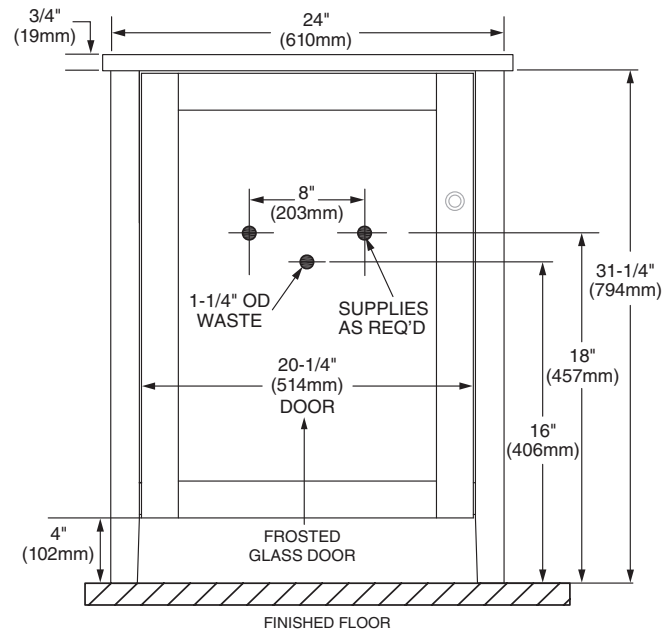

CARDIFF™ VANITY

☐ **9445.024**

- Contemporary style vanity
- Poplar wood construction with birch veneers
- Frosted glass door insert
- Espresso finish

Nominal Dimensions:

24" x 20" x 31-1/4"
(610 x 508 x 794mm)

339
Espresso

To Be Specified (Required):

- ☐ **9477.025** Laminated marble top pre-drilled for vessel and vessel faucet (specify color: Cream - 250, Black - 154)

with

- ☐ **0978.000** Tempered glass vessel sink (specify finish: Clear - 200, Frosted - 321), 17" diameter, 6" height

9477.025 Laminated Marble Top

9445.024 Cardiff Vanity

NOTES:

- * DIMENSIONS SHOWN FOR LOCATION OF SUPPLIES AND "P" TRAP ARE SUGGESTED.
- FITTINGS NOT INCLUDED AND MUST BE ORDERED SEPARATELY.
- PROVIDE SUITABLE REINFORCEMENT FOR ALL WALL SUPPORTS.

IMPORTANT: Dimensions of fixtures are nominal and may vary within the range of tolerances established by ANSI Standard A112.19.2. These measurements are subject to change or cancellation. No responsibility is assumed for use of superseded or voided pages.