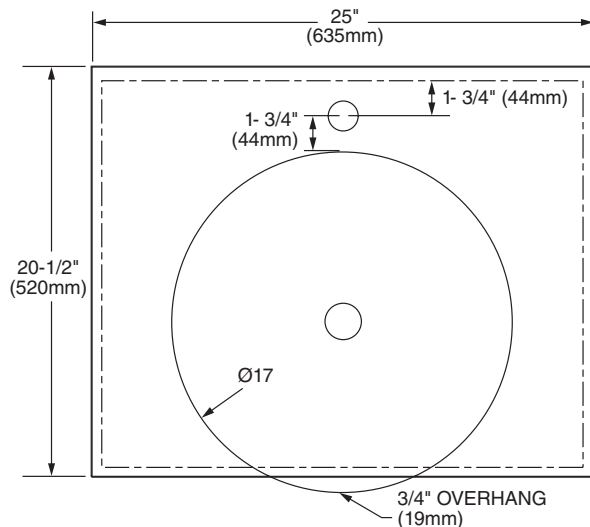

CARDIFF™ VANITY

☐ **9445.024**

- Contemporary style vanity
- Poplar wood construction with birch veneers
- Frosted glass door insert
- Espresso finish

Nominal Dimensions:

24" x 20" x 31-1/4"
(610 x 508 x 794mm)

339
Espresso

To Be Specified (Required):

- ☐ **9477.025** Laminated marble top pre-drilled for vessel and vessel faucet (specify color: Cream - 250, Black - 154)

with

- ☐ **0978.000** Tempered glass vessel sink (specify finish: Clear - 200, Frosted - 321), 17" diameter, 6" height

9477.025 Laminated Marble Top

9445.024 Cardiff Vanity

NOTES:

- * DIMENSIONS SHOWN FOR LOCATION OF SUPPLIES AND "P" TRAP ARE SUGGESTED.
- FITTINGS NOT INCLUDED AND MUST BE ORDERED SEPARATELY.
- PROVIDE SUITABLE REINFORCEMENT FOR ALL WALL SUPPORTS.

IMPORTANT: Dimensions of fixtures are nominal and may vary within the range of tolerances established by ANSI Standard A112.19.2. These measurements are subject to change or cancellation. No responsibility is assumed for use of superseded or voided pages.