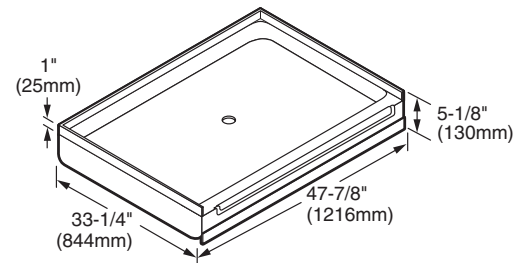

ACRYLUX 48" x 34" SHOWER KIT

Shower Kit With Walls:

☐ **4834Y1K.ST Shower Kit With Walls**

Includes the following components:

Shower Base Features:

- 4834Y1.ST Shower Base
- High-gloss acrylic-capped ABS with fiberglass reinforcement
- Single threshold with tiling flange

Nominal Dimensions:

47-7/8" x 33-1/4" x 5-1/8"
(1216 x 845 x 130mm)

Door Features:

- 4800Y1.STE5.213 By-Pass Bath Door
- Tempered safety glass
- Silver Shine frame finish
- Rain privacy glass

Nominal Dimensions:

45-1/2" to 47-1/2" x 65-7/8"
(1156 to 1207 x 1673mm)

Wall Set Features:

- 4834Y1.SW Bath Wall Set
- High-gloss acrylic-capped ABS with fiberglass reinforcement
- Mounts directly to studs
- Caulk-less installation

Nominal Dimensions:

48" x 34" x 70" tall
(1219 x 864 x 1778mm)

Shower Kit Without Walls:

☐ **4834Y1KB.ST Shower Kit Without Walls**

- Same as above but without wall set

Compliance Certifications -

Meets or Exceeds the Following Specifications:

- ANSI Z97 for Safety Glazing Materials
- ANSI Z124.1.2 for Plastic Bathtubs and Shower Units
- ASTM E162 for Flammability
- NFPA 258 for Smoke Density