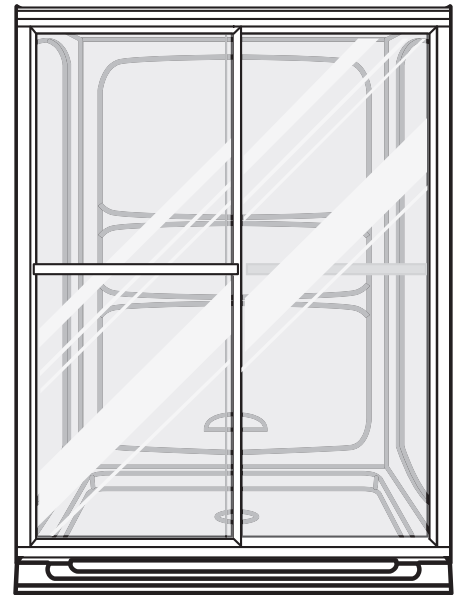

ACRYLUX 48" x 34" SHOWER KIT

Shower Kit With Walls:

☐ **4834Y1K.ST Shower Kit With Walls**

Includes the following components:

Shower Base Features:

- 4834Y1.ST Shower Base
- High-gloss acrylic-capped ABS with fiberglass reinforcement
- Single threshold with tiling flange

Nominal Dimensions:

47-7/8" x 33-1/4" x 5-1/8"
(1216 x 845 x 130mm)

Door Features:

- 4800Y1.STE5.213 By-Pass Bath Door
- Tempered safety glass
- Silver Shine frame finish
- Rain privacy glass

Nominal Dimensions:

45-1/2" to 47-1/2" x 65-7/8"
(1156 to 1207 x 1673mm)

Wall Set Features:

- 4834Y1.SW Bath Wall Set
- High-gloss acrylic-capped ABS with fiberglass reinforcement
- Mounts directly to studs
- Caulk-less installation

Nominal Dimensions:

48" x 34" x 70" tall
(1219 x 864 x 1778mm)

Shower Kit Without Walls:

☐ **4834Y1KB.ST Shower Kit Without Walls**

- Same as above but without wall set

Compliance Certifications -

Meets or Exceeds the Following Specifications:

- ANSI Z97 for Safety Glazing Materials
- ANSI Z124.1.2 for Plastic Bathtubs and Shower Units
- ASTM E162 for Flammability
- NFPA 258 for Smoke Density