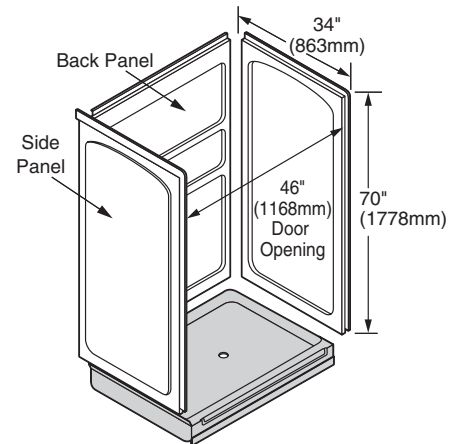

ACRYLUX 48" x 34" SHOWER KIT

Shower Kit With Walls:

☐ **4834Y1K.ST Shower Kit With Walls**

Includes the following components:

Shower Base Features:

- 4834Y1.ST Shower Base
- High-gloss acrylic-capped ABS with fiberglass reinforcement
- Single threshold with tiling flange

Nominal Dimensions:

47-7/8" x 33-1/4" x 5-1/8"
(1216 x 845 x 130mm)

Door Features:

- 4800Y1.STE5.213 By-Pass Bath Door
- Tempered safety glass
- Silver Shine frame finish
- Rain privacy glass

Nominal Dimensions:

45-1/2" to 47-1/2" x 65-7/8"
(1156 to 1207 x 1673mm)

Wall Set Features:

- 4834Y1.SW Bath Wall Set
- High-gloss acrylic-capped ABS with fiberglass reinforcement
- Mounts directly to studs
- Caulk-less installation

Nominal Dimensions:

48" x 34" x 70" tall
(1219 x 864 x 1778mm)

Shower Kit Without Walls:

☐ **4834Y1KB.ST Shower Kit Without Walls**

- Same as above but without wall set

Compliance Certifications -

Meets or Exceeds the Following Specifications:

- ANSI Z97 for Safety Glazing Materials
- ANSI Z124.1.2 for Plastic Bathtubs and Shower Units
- ASTM E162 for Flammability
- NFPA 258 for Smoke Density