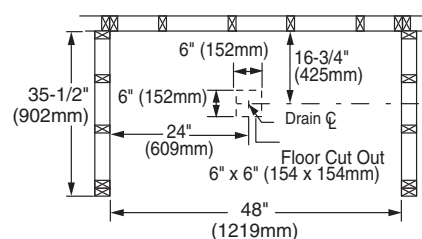

**Nominal Dimensions:**

47-7/8" x 33-1/4" x 5-1/8"  
(1216 x 845 x 130mm)

**Door Features:**

- 4800Y1.STE5.213 By-Pass Bath Door
- Tempered safety glass
- Silver Shine frame finish
- Rain privacy glass

**Nominal Dimensions:**

45-1/2" to 47-1/2" x 65-7/8"  
(1156 to 1207 x 1673mm)

**Wall Set Features:**

- 4834Y1.SW Bath Wall Set
- High-gloss acrylic-capped ABS with fiberglass reinforcement
- Mounts directly to studs
- Caulk-less installation

**Nominal Dimensions:**

48" x 34" x 70" tall  
(1219 x 864 x 1778mm)

**Shower Kit Without Walls:**

**4834Y1KB.ST Shower Kit Without Walls**

- Same as above but without wall set

**Compliance Certifications -**

**STUD LAYOUT**

☒ = Stud Location