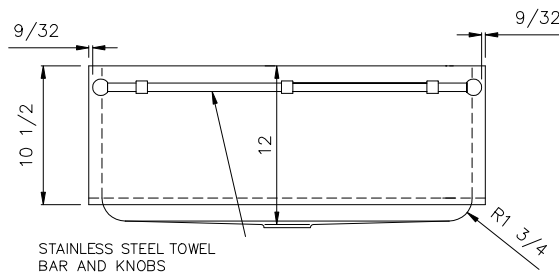

WARRANTY

Blanco America's Stainless Steel sinks feature a LIMITED LIFETIME WARRANTY to be free of all manufacturing defects under normal use. See our complete warranty for details.

While Blanco America endeavors to provide accurate information, all dimensions are nominal, cannot be guaranteed, and are subject to change or cancellation. Blanco America assumes no responsibility for use of superseded or voided specifications.

JOB INFORMATION

Job Name: _____

Contact: _____

Date Specified: _____

Specifier: _____

Contractor: _____

BLANCO AMERICA

800.451.5782

www.blancoamerica.com

© 2013 BLANCO AMERICA

6/13

SPEC-003