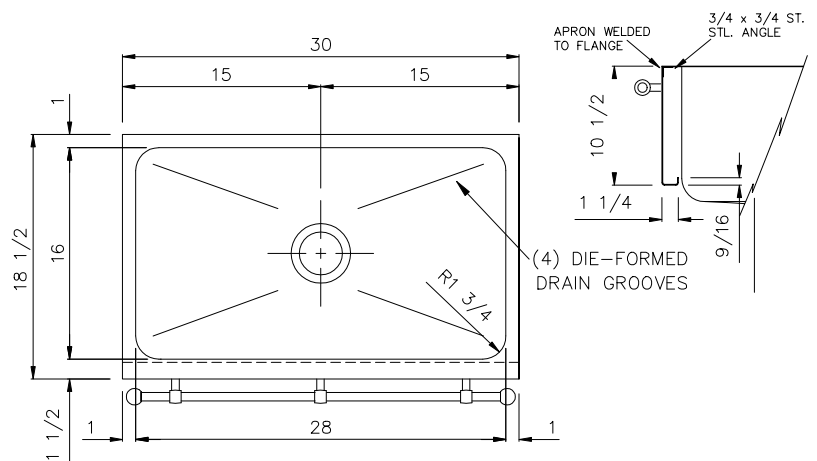

WARRANTY

Blanco America's Stainless Steel sinks feature a LIMITED LIFETIME WARRANTY to be free of all manufacturing defects under normal use. See our complete warranty for details.

While Blanco America endeavors to provide accurate information, all dimensions are nominal, cannot be guaranteed, and are subject to change or cancellation. Blanco America assumes no responsibility for use of superseded or voided specifications.

JOB INFORMATION

Job Name: _____

Contact: _____

Date Specified: _____

Specifier: _____

Contractor: _____

BLANCO AMERICA

800.451.5782

www.blancoamerica.com

© 2013 BLANCO AMERICA

6/13

SPEC-003