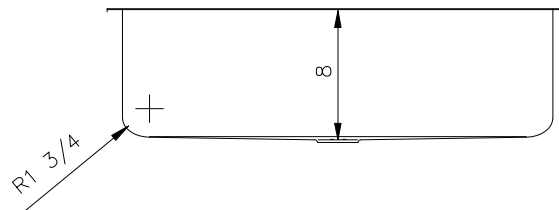

JOB INFORMATION

Job Name: _____

Contact: _____

Date Specified: _____

Specifier: _____

Contractor: _____

NOMINAL DIMENSIONS

Model 440298 shown

OVERALL	BOWL DEPTH	DRAIN
31-1/4" x 18"	8"	3-1/2"

DXF cutout templates available on our website.

BLANCO AMERICA

800.451.5782

www.blancoamerica.com

© 2013 BLANCO AMERICA

6/13

SPEC-003