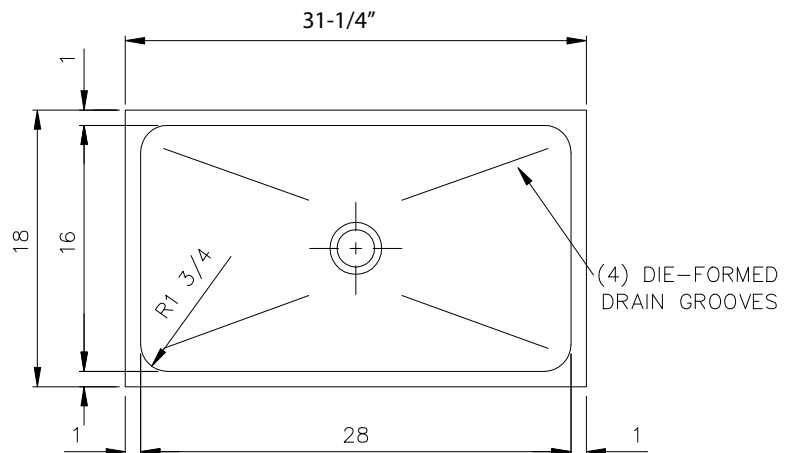

JOB INFORMATION

Job Name: _____

Contact: _____

Date Specified: _____

Specifier: _____

Contractor: _____

NOMINAL DIMENSIONS

Model 440298 shown

OVERALL	BOWL DEPTH	DRAIN
31-1/4" x 18"	8"	3-1/2"

DXF cutout templates available on our website.

BLANCO AMERICA

800.451.5782

www.blancoamerica.com

© 2013 BLANCO AMERICA

6/13

SPEC-003