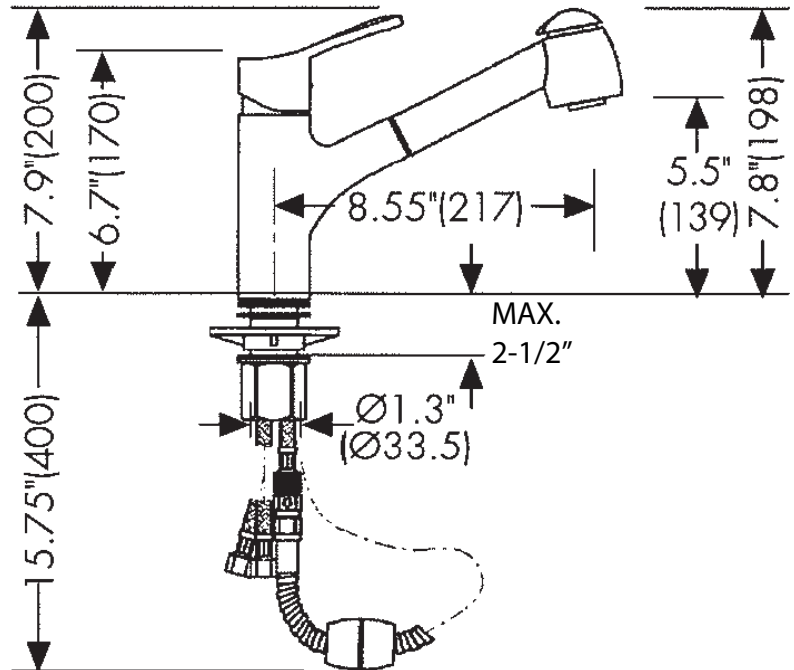

FEATURED MODEL

441182 Pull-Out Spray, SATIN NICKEL

ADDITIONAL MODELS

441181 Pull-Out Spray, CHROME

FEATURES

- Hand spray design combines form and great function
- Solid brass body and pull-out spray
- 2.2 GPM flow rate
- Ceramic disk cartridge
- Extra long supply lines
- Installation in a 1-3/8" hole
- Color coded hot and cold supply lines
- 120 degree spout swivel
- 2-1/2" maximum deck thickness

JOB INFORMATION

Job Name: _____

Contact: _____

Date Specified: _____

Specifier: _____

Contractor: _____

Model 441181 shown

NOMINAL DIMENSIONS

REACH	SPOUT HEIGHT	FAUCET HEIGHT
8-1/2"	5-1/2"	8"

See next page for exploded parts drawing and parts list.

BLANCO AMERICA

800.451.5782

www.blancoamerica.com

© 2013 BLANCO AMERICA

11/14

SPEC-004

Old Model #: 157-039-ST

REPAIR PART GUIDE

Num.	Description	Part #
1	Handle - Satin Nickel	441840
1.1	Handle - Screw and Cap	441778
2	Cartridge - Cap	441842
3	Cartridge Lock Nut	441781
4	Cartridge	440750
5	Spout insert	441826
6	O-rings	441844
7	Hose kit	440771
8	Weight	441803
9	Handspray - Satin Nickel	441234
9.1	Flow regulator	441801
9.2	Aerator set	440766
10	Mounting nut assembly	441835
11	Check valve assembly	441802