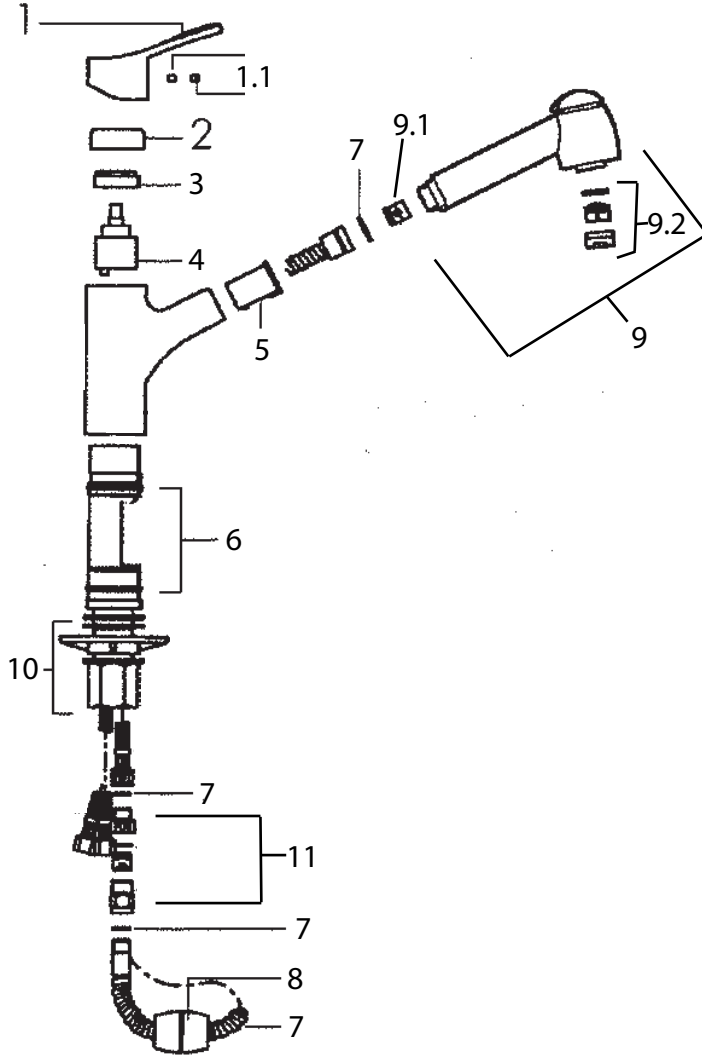

FEATURED MODEL

441182 Pull-Out Spray, SATIN NICKEL

ADDITIONAL MODELS

441181 Pull-Out Spray, CHROME

FEATURES

- Hand spray design combines form and great function
- Solid brass body and pull-out spray
- 2.2 GPM flow rate
- Ceramic disk cartridge
- Extra long supply lines
- Installation in a 1-3/8" hole
- Color coded hot and cold supply lines
- 120 degree spout swivel
- 2-1/2" maximum deck thickness

JOB INFORMATION

Job Name: _____

Contact: _____

Date Specified: _____

Specifier: _____

Contractor: _____

Model 441181 shown

NOMINAL DIMENSIONS

REACH	SPOUT HEIGHT	FAUCET HEIGHT
8-1/2"	5-1/2"	8"

See next page for exploded parts drawing and parts list.

BLANCO AMERICA

800.451.5782

www.blancoamerica.com

© 2013 BLANCO AMERICA

11/14

SPEC-004

Old Model #: 157-039-ST

REPAIR PART GUIDE

Num.	Description	Part #
1	Handle - Satin Nickel	441840
1.1	Handle - Screw and Cap	441778
2	Cartridge - Cap	441842
3	Cartridge Lock Nut	441781
4	Cartridge	440750
5	Spout insert	441826
6	O-rings	441844
7	Hose kit	440771
8	Weight	441803
9	Handspray - Satin Nickel	441234
9.1	Flow regulator	441801
9.2	Aerator set	440766
10	Mounting nut assembly	441835
11	Check valve assembly	441802