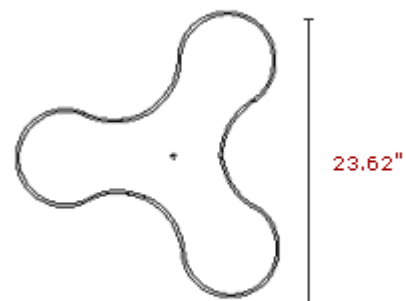

STUDIO ITALIA DESIGN USA
1155 NW 159th Drive
Miami, FL 33169
TEL (305) 621-9602
FAX (786) 513-3721
www.sid-usa.com

TRIS S01F

suspended luminaire. chrome frame. hand-blown milk-white diffusers. Available with side diffusers in white, black or red glass, or mirror finished metal. Fluorescent version.

LAMPING

 3x26W QUAD TUBE (G24q-3)

CERTIFICATION

NOTES

- Mounts to standard 4" junction box
- Lamp not included

FINISH & GLASS

FRAME

CR

GLASS

016

PRODUCT DIAGRAM

78.74" MAX. LENGTH FROM CEILING

<http://www.sid-usa.com>