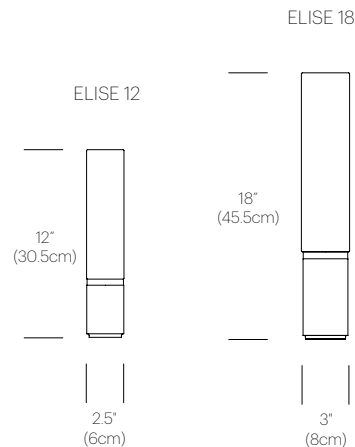

## PACKAGING WEIGHT AND DIMENSIONS

Elise 12:	2.75LBS	12.5" X 4.5" X 4"
	1.2KGS	32cm X 11cm X 10cm
Elise 18:	3.3LBS	18.5" X 5" X 4"
	1.5KGS	47cm X 13cm X 10cm

## DIMENSIONS