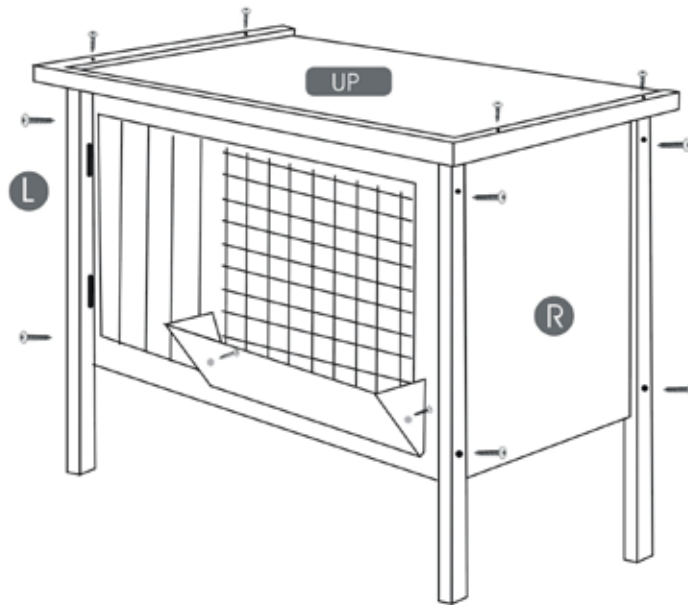

PPHUTCH

2011-11

Pet Hutch

Follow the diagram to assemble the Pet Hutch. Tighten all screws when components have been assembled.

Hardware
Included

F2002

M40(6x)

M55(8x)