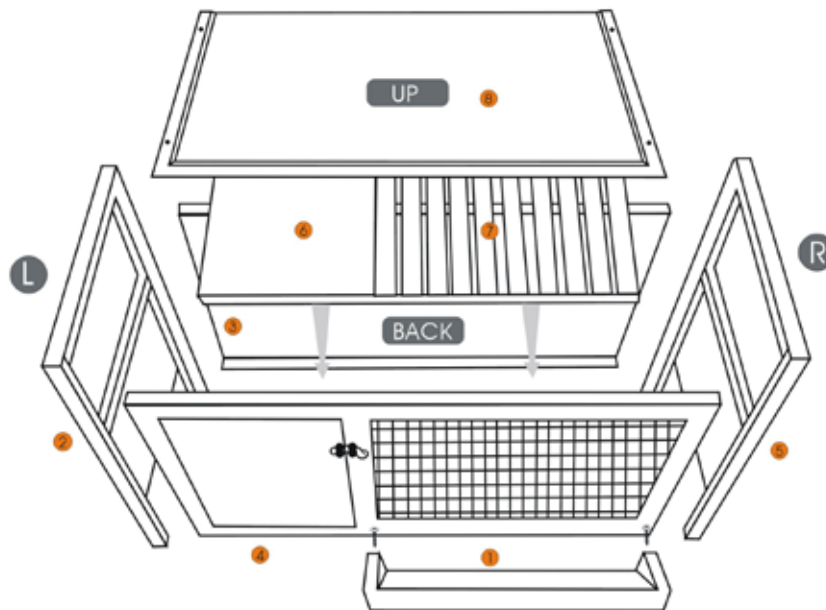

PPHUTCH

2011-11

Pet Hutch

Follow the diagram to assemble the Pet Hutch. Tighten all screws when components have been assembled.

Hardware
Included

F2002

M40(6x)

M55(8x)