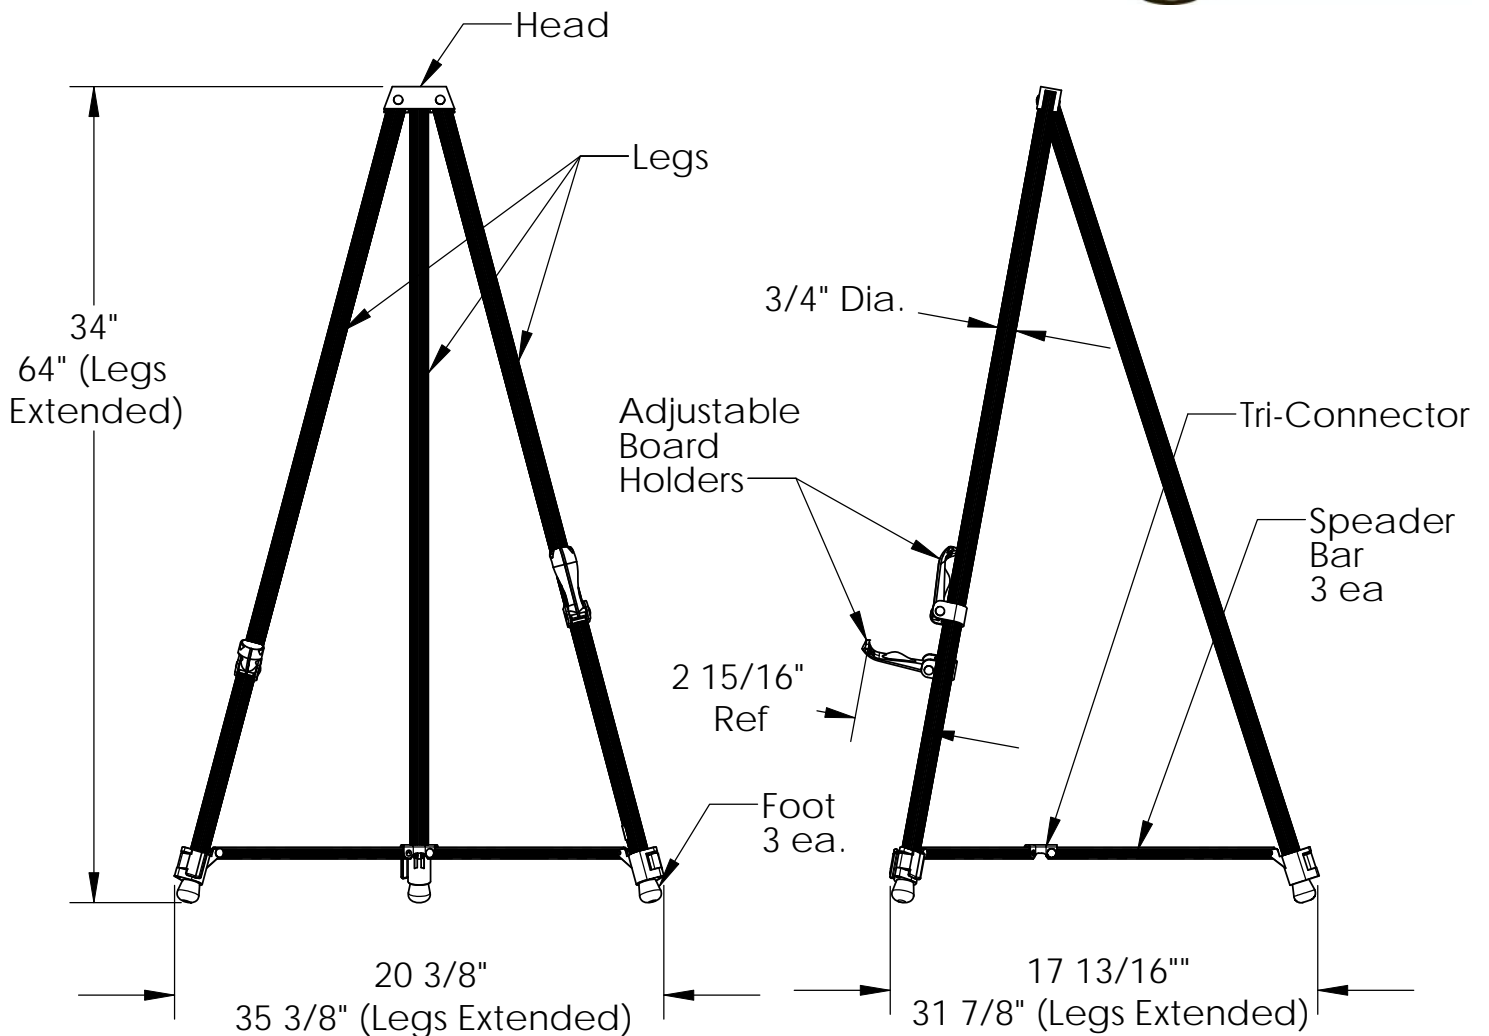

1060

Telescoping Presentation Easel (Silver)

ghent®

Materials:

- Clear Satin Anodized Aluminum Legs and Spreader Bars
- Silver Finished Cast Aluminum Head
- Zinc Plated Steel Tri-connector
- Black Thermoplastic Fittings and Board Holders
- Black Rubber Feet

Features:

- Telescoping Legs
- Non-skid Feet
- Adjustable Board Holders

Notes:

- Maximum Load Capacity 25 lbs.