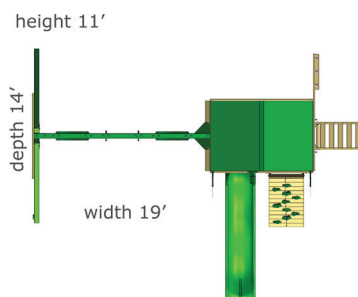

## PLAYSET FEATURES

- Wiki Wave Slide™
- Rock Wall with Climbing Rope
- Deluxe Rope Ladder
- Safe Entry Ladder
- Belt Swings - 2
- Trapeze Swing
- Built-In Picnic Table
- Sandbox
- Tic-Tac-Toe Panel
- Steering Wheel
- Play Telescope
- Authentic Sunbrella® Canopy covering Platform
- 4x4 Maintenance-free Timber Shield™ Posts & Main Beams
- 4x6 3-Position Maintenance-free Timber Shield™ Swing Beam
- Patented One-Piece A-Frame Bracket
- Available in Cedar with a beautiful Amber Finish
- 10 Year Limited Warranty on Lumber, 1 Year on Accessories

## DIMENSIONS

**ASSEMBLED:** DIMS: 19'W x 14'D x 11'H  
DECK DIMS: 4'W x 6'D      HEIGHT: 5'  
SWING SET WEIGHT: 637 LBS.

**PACKAGED:**  
PALLET DIMS: 120"W x 47"D x 36"H  
PALLET WEIGHT: 85 LBS.  
# OF BOXES: 6