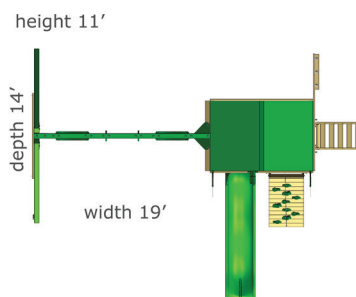

Chateau™

w/ Timber Shield™ and Deluxe Green Vinyl Canopy

PLAYSET FEATURES

- Wiki Wave Slide™
- Rock Wall with Climbing Rope
- Deluxe Rope Ladder
- Safe Entry Ladder
- Belt Swings - 2
- Trapeze Swing
- Built-In Picnic Table
- Sandbox
- Tic-Tac-Toe Panel
- Steering Wheel
- Play Telescope
- Deluxe Green Vinyl Canopy covering Platform
- 4x4 Maintenance-free Timber Shield™ Posts & Main Beams
- 4x6 3-Position Maintenance-free Timber Shield™ Swing Beam
- Patented One-Piece A-Frame Bracket
- Available in Cedar with a beautiful Amber Finish
- 10 Year Limited Warranty on Lumber, 1 Year on Accessories

DIMENSIONS

ASSEMBLED: DIMS: 19'W x 14'D x 11'H
DECK DIMS: 4'W x 6'D HEIGHT: 5'
SWING SET WEIGHT: 637 LBS.

PACKAGED:
PALLET DIMS: 120"W x 47"D x 36"H
PALLET WEIGHT: 85 LBS.
OF BOXES: 6

SKU: 01-0003-TS-1
UPC: 870780000947