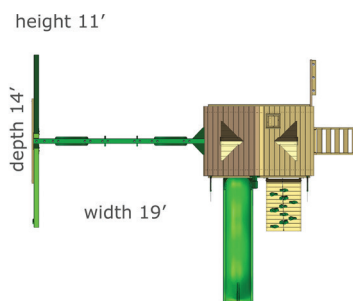

Chateau™

w/ Timber Shield™

PLAYSET FEATURES

- Wiki Wave Slide™
- Rock Wall with Climbing Rope
- Deluxe Rope Ladder
- Safe Entry Ladder
- Belt Swings - 2
- Trapeze Swing
- Built-In Picnic Table
- Sandbox
- Tic-Tac-Toe Panel
- Steering Wheel
- Play Telescope
- Tongue & Groove Wood Roof featuring Sunbursts, Dormers and a Chimney
- 4x4 Maintenance-free Timber Shield™ Posts & Main Beams
- 4x6 3-Position Maintenance-free Timber Shield™ Swing Beam
- Patented One-Piece A-Frame Bracket
- Available in Cedar with a beautiful Amber Finish
- 10 Year Limited Warranty on Lumber, 1 Year on Accessories

DIMENSIONS

ASSEMBLED: DIMS: 19'W x 14'D x 11'H
 DECK DIMS: 4'W x 6'D HEIGHT: 5'
 SWING SET WEIGHT: 716 LBS.

PACKAGED:
 PALLET DIMS: 120"W x 47"D x 36"H
 PALLET WEIGHT: 85 LBS.
 # OF BOXES: 7

SKU: 01-0003-TS
 UPC: 870780008790