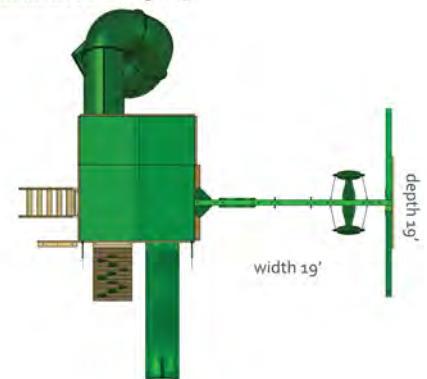

Great Skye I Supreme CG™

ITEM#: 01-0030-2 UPC: 870780001135

NEW
in 2013

Playset Features

- Wiki Wave Slide™
- Radical Ride 7' Tube Slide
- Rock Wall with Climbing Rope
- Safe Entry Ladder
- Deluxe Rope Ladder
- Belt Swing
- Trapeze Swing
- Glider Swing designed for 1 or 2 riders
- Built-In Picnic Table
- Sandbox
- Tic-Tac-Toe Panel
- Chalkboard Kit
- Play Telephone
- Jumbo Binoculars
- Steering Wheel
- Telescope
- Flag Kit
- Safety Handles
- Authentic Sunbrella™ Canopies covering Platforms
- 2 Play Platforms:
 - 5' High Platform: 4' x 6'
 - 7' High Platform: 2.5' x 6'
- 4x4 Solid Wood Framing
- 4x6 3-Position Swing Beam with Timber Shield™
- Maintenance-free Timber Shield™ covering on main beams
- Available in Cedar with a beautiful Amber Finish
- 10 Year Limited Warranty on Lumber, 1 Year on Accessories

Dimensions height 13'

ASSEMBLED WEIGHT: 947 lbs
SHIPPING WEIGHT: 1,032 lbs

Copyright © 2013 Gorilla Playsets, Inc. All Rights Reserved.