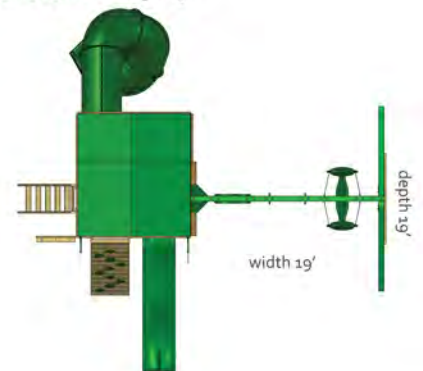

# Great Skye I Deluxe™

ITEM#: 01-0030-1 UPC: 870780001128

NEW  
in 2013

## Playset Features

- Wiki Wave Slide™
- Radical Ride 7' Tube Slide
- Rock Wall with Climbing Rope
- Safe Entry Ladder
- Deluxe Rope Ladder
- Belt Swing
- Trapeze Swing
- Glider Swing designed for 1 or 2 riders
- Built-In Picnic Table
- Sandbox
- Tic-Tac-Toe Panel
- Chalkboard Kit
- Play Telephone
- Jumbo Binoculars
- Steering Wheel
- Telescope
- Flag Kit
- Safety Handles
- Deluxe Green Vinyl Canopies covering Platforms
- 2 Play Platforms:
  - 5' High Platform: 4' x 6'
  - 7' High Platform: 2.5' x 6'
- 4x4 Solid Wood Framing
- 4x6 3-Position Swing Beam with Timber Shield™
- Maintenance-free Timber Shield™ covering on main beams
- Available in Cedar with a beautiful Amber Finish
- 10 Year Limited Warranty on Lumber, 1 Year on Accessories

## Dimensions

ASSEMBLED WEIGHT: 947 lbs  
SHIPPING WEIGHT: 1,032 lbs