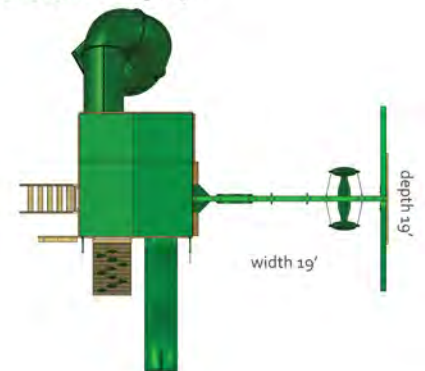

# Great Skye I Supreme WG™

ITEM#: 01-0030-3 UPC: 870780001159

NEW  
in 2013

## Playset Features

- Wiki Wave Slide™
- Radical Ride 7' Tube Slide
- Rock Wall with Climbing Rope
- Safe Entry Ladder
- Deluxe Rope Ladder
- Belt Swing
- Trapeze Swing
- Glider Swing designed for 1 or 2 riders
- Built-In Picnic Table
- Sandbox
- Tic-Tac-Toe Panel
- Chalkboard Kit
- Play Telephone
- Jumbo Binoculars
- Steering Wheel
- Telescope
- Flag Kit
- Safety Handles
- Authentic Sunbrella™ Canopies covering Platforms
- 2 Play Platforms:
  - 5' High Platform: 4' x 6'
  - 7' High Platform: 2.5' x 6'
- 4x4 Solid Wood Framing
- 4x6 3-Position Swing Beam with Timber Shield™
- Maintenance-free Timber Shield™ covering on main beams
- Available in Cedar with a beautiful Amber Finish
- 10 Year Limited Warranty on Lumber, 1 Year on Accessories

### Dimensions

ASSEMBLED WEIGHT: 947 lbs  
SHIPPING WEIGHT: 1,032 lbs