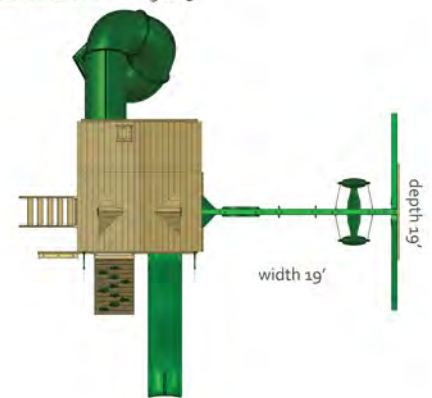

Great Skye I™

ITEM#: 01-0030 UPC: 870780001166

NEW
in 2013

Playset Features

- Wiki Wave Slide™
- Radical Ride 7' Tube Slide
- Rock Wall with Climbing Rope
- Safe Entry Ladder
- Deluxe Rope Ladder
- Belt Swing
- Trapeze Swing
- Glider Swing designed for 1 or 2 riders
- Built-In Picnic Table
- Sandbox
- Tic-Tac-Toe Panel
- Chalkboard Kit
- Play Telephone
- Jumbo Binoculars
- Steering Wheel
- Telescope
- Flag Kit
- Safety Handles
- Tongue & Groove Wood Roofs featuring Sunbursts, Dormers and a Chimney
- 2 Play Platforms:
 - 5' High Platform: 4' x 6'
 - 7' High Platform: 2.5' x 6'
- 4x4 Solid Wood Framing
- 4x6 3-Position Swing Beam with Timber Shield™
- Maintenance-free Timber Shield™ covering on main beams
- Available in Cedar with a beautiful Amber Finish
- 10 Year Limited Warranty on Lumber, 1 Year on Accessories

Dimensions

ASSEMBLED WEIGHT: 1,068 lbs
SHIPPING WEIGHT: 1,153 lbs

Copyright © 2013 Gorilla Playsets, Inc. All Rights Reserved.