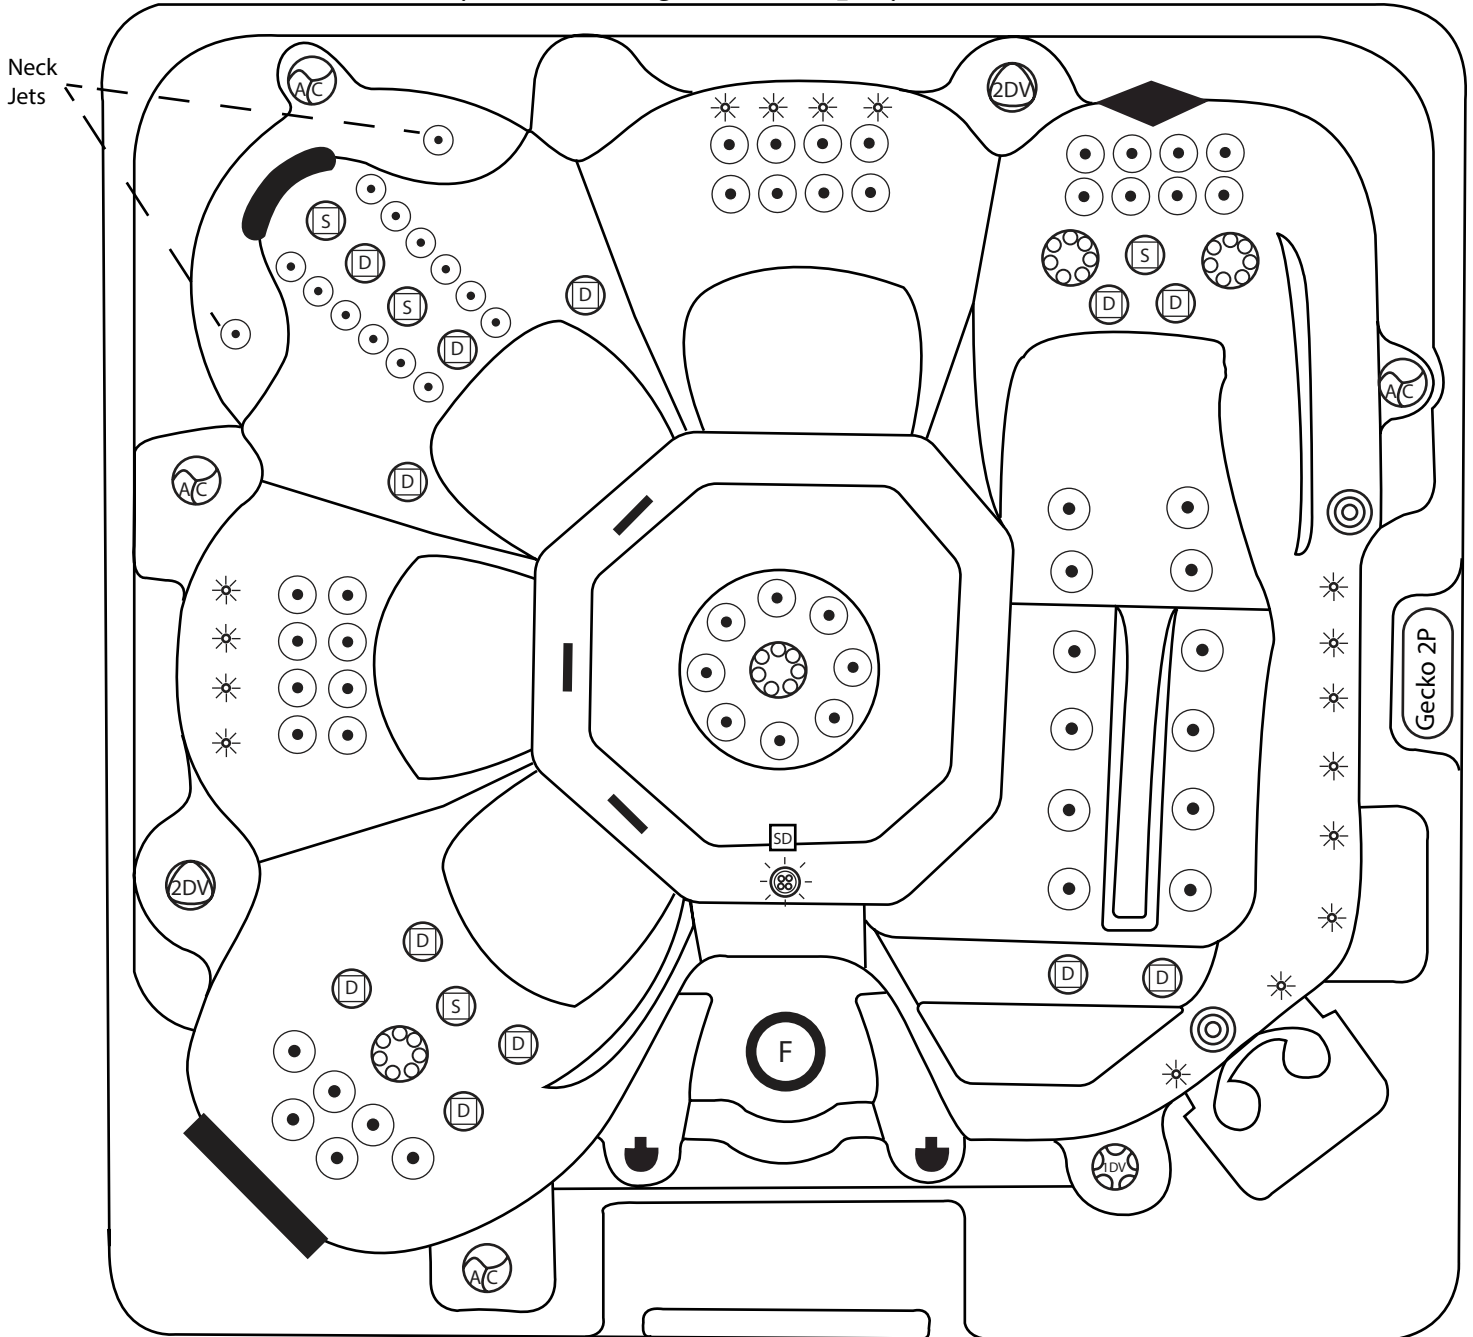

Dr. Wellness X-12

Modified: 7/14/14

SKU: DR-X12-2-ES-2

Gray Jets/Fittings - 2 Pump System - 220V

- | | | | |
|-----------------|--------------------------|---------------------|-------------------|
| Bullet Jet | 5" Directional | Suction Fitting | Aqua Rejuvenation |
| 2" Directional | 5" Spin | 2" Diverter | Air Control |
| 2" Spin | 5" Jet (7 Hole) | 1" Waterfall on/off | 5" Pillow |
| 3" Directional | Turbo Jet | Waterfall 4" | U-Pillow |
| 3" Spin | Master Jet | Waterfall 8" | Long Pillow |
| 4" Directional | Small Drain | Crystal Waterfall | Diamond Pillow |
| 4" Spin | O ₃ Ozone Jet | Fountain Jet | Speaker |
| Air Lock Relief | Filters | Bubbler | Cup Holder |
| | | Led Light | In Clear |
| | | Main Light | |