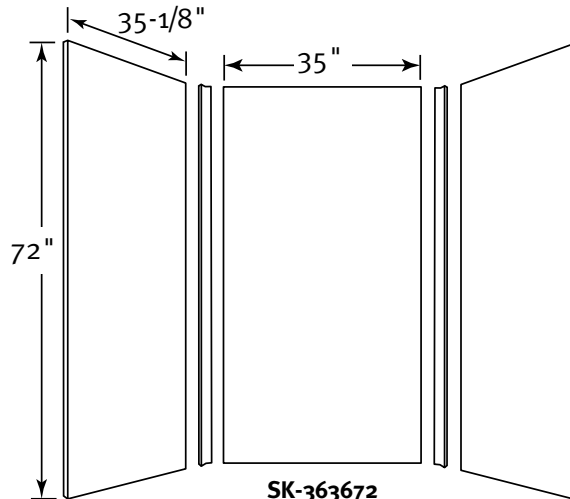

FEATURES

- Reinforced solid surface means color and texture run all the way through and cannot wear away
- Will not mold or mildew, no grout to clean
- Ideal for remodeling, panels glue up over existing surface
- Coordinates with Swanstone Vanity Tops, Shower Floors and Decorative Panels
- A complete kit with everything you need to design your shower
- Wall panels are cut to fit most shower applications with no trimming required
- Heat resistant—walls can handle steamer units
- Compression molding means superior durability

• The SK-363672 is a 5-piece shower wall panel system with a smooth surface

SK-363672
 Designed to fit base areas
 36" deep or smaller x 36" wide x 72" high (914 mm x 914 mm x 1829)

SPECIFICATIONS

SK-363672 Swanstone Shower Wall Kit

Model	Part	Base Area Designed To Fit	Ship Wt. Lb.	Ship UPS	Carton Dims. In.	Cu. Ft.
SK-363672	SK363672	36" D* x 36" W x 72" H (914 mm x 914 mm x 1829 mm) (*or smaller)	110	-	75 x 39 x 5	8.46

Kit Includes: Two side panels, one back panel, two corner molding strips, two corner soap dishes, four tubes of adhesive, one tube of caulk, one roll of pressure sensitive tape and complete installation instructions.