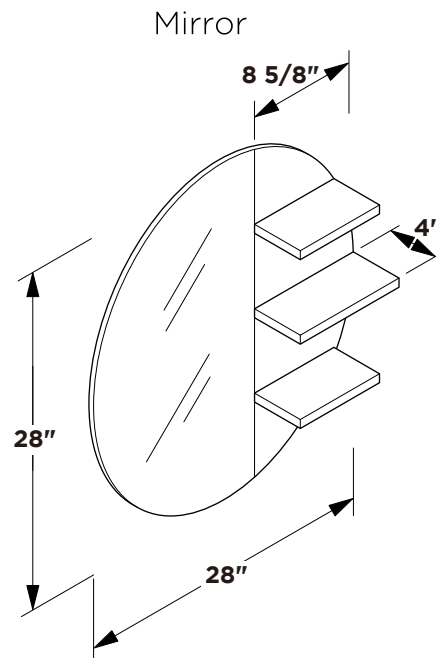

FVN3330
**SIMPATICO
 INSTALLATION GUIDE**

Vanity Front

Vanity Back

Note: All dimensions and specifications are approximate and subject to change without notice.

TOOLS FOR ASSEMBLY

PARTS

1 Remove drawer (D)

2 Position cabinet (C)

3 Apply silicone and install sink (B)

4 Install Mirror (A)

P-TRAP AND POP-UP INSTALLATION INSTRUCTIONS

Your item may appear slightly different from the illustration

POP-UP INSTALLATION

FOR SINKS WITHOUT OVERFLOW