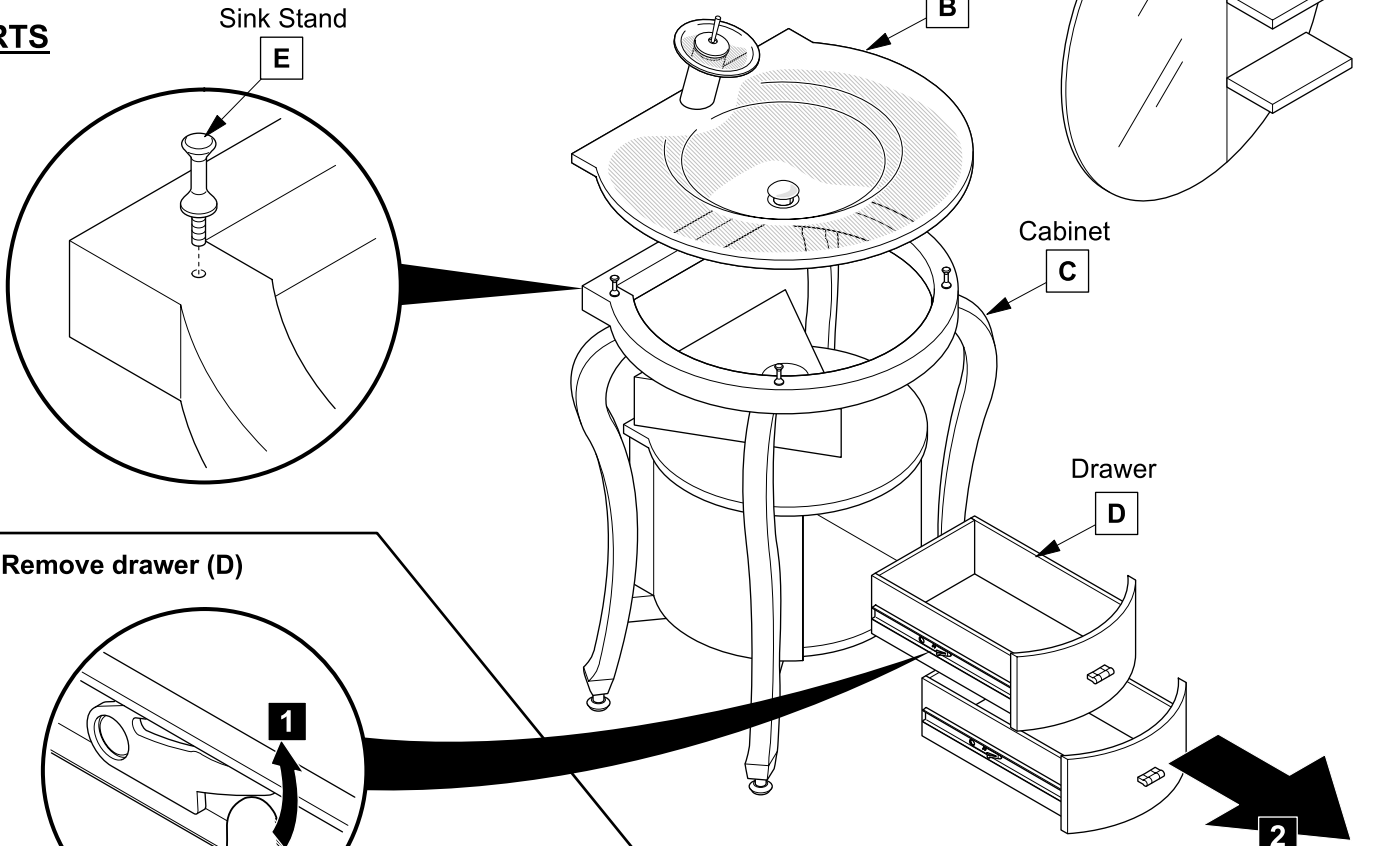

FVN3330
**SIMPATICO
 INSTALLATION GUIDE**

Vanity Front

Vanity Back

Note: All dimensions and specifications are approximate and subject to change without notice.

TOOLS FOR ASSEMBLY

PARTS

1 Remove drawer (D)

2 Position cabinet (C)

3 Apply silicone and install sink (B)

4 Install Mirror (A)

P-TRAP AND POP-UP INSTALLATION INSTRUCTIONS

Your item may appear slightly different from the illustration

POP-UP INSTALLATION

FOR SINKS WITHOUT OVERFLOW

OR

FOR SINKS WITH OVERFLOW

P-TRAP INSTALLATION

1

Install tail pipe (G)

2

Install p-trap (J)