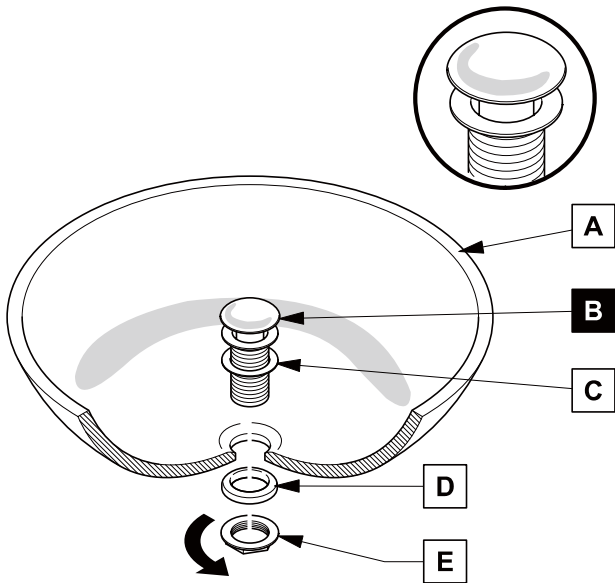

FVN3330
**SIMPATICO
 INSTALLATION GUIDE**

Vanity Front

Vanity Back

Note: All dimensions and specifications are approximate and subject to change without notice.

TOOLS FOR ASSEMBLY

PARTS

1 Remove drawer (D)

2 Position cabinet (C)

3 Apply silicone and install sink (B)

4 Install Mirror (A)

P-TRAP AND POP-UP INSTALLATION INSTRUCTIONS

Your item may appear slightly different from the illustration

POP-UP INSTALLATION

FOR SINKS WITHOUT OVERFLOW

OR

FOR SINKS WITH OVERFLOW

P-TRAP INSTALLATION

1

Install tail pipe (G)

2

Install p-trap (J)