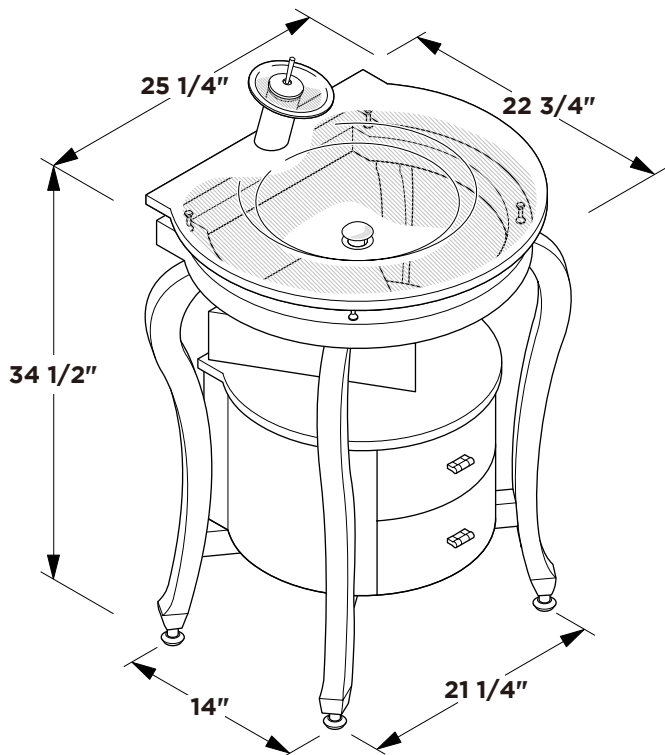

FVN3330
**SIMPATICO
 INSTALLATION GUIDE**

Vanity Front

Vanity Back

Note: All dimensions and specifications are approximate and subject to change without notice.

TOOLS FOR ASSEMBLY

PARTS

1 Remove drawer (D)

2 Position cabinet (C)

3 Apply silicone and install sink (B)

4 Install Mirror (A)

P-TRAP AND POP-UP INSTALLATION INSTRUCTIONS

Your item may appear slightly different from the illustration

POP-UP INSTALLATION

FOR SINKS WITHOUT OVERFLOW

OR

FOR SINKS WITH OVERFLOW

P-TRAP INSTALLATION

1

Install tail pipe (G)

2

Install p-trap (J)