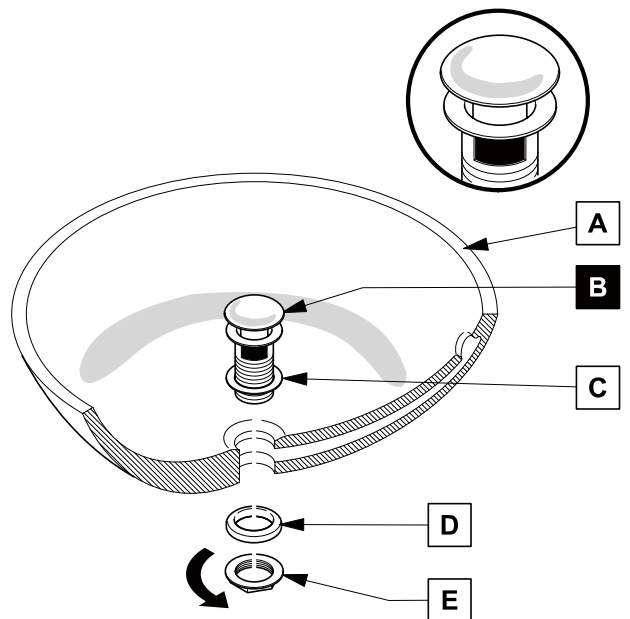

FVN3330
**SIMPATICO
 INSTALLATION GUIDE**

Vanity Front

Vanity Back

Note: All dimensions and specifications are approximate and subject to change without notice.

TOOLS FOR ASSEMBLY

PARTS

1 Remove drawer (D)

2 Position cabinet (C)

3 Apply silicone and install sink (B)

4 Install Mirror (A)

P-TRAP AND POP-UP INSTALLATION INSTRUCTIONS

Your item may appear slightly different from the illustration

POP-UP INSTALLATION

FOR SINKS WITHOUT OVERFLOW

OR

FOR SINKS WITH OVERFLOW

P-TRAP INSTALLATION

1

Install tail pipe (G)

2

Install p-trap (J)