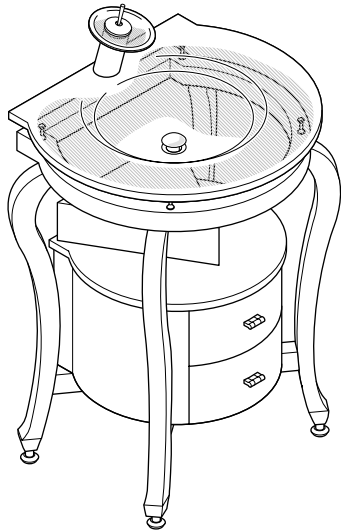

FVN3330
**SIMPATICO
 INSTALLATION GUIDE**

Vanity Front

Vanity Back

Note: All dimensions and specifications are approximate and subject to change without notice.

TOOLS FOR ASSEMBLY

PARTS

1 Remove drawer (D)

2 Position cabinet (C)

3 Apply silicone and install sink (B)

4 Install Mirror (A)

P-TRAP AND POP-UP INSTALLATION INSTRUCTIONS

Your item may appear slightly different from the illustration

POP-UP INSTALLATION

FOR SINKS WITHOUT OVERFLOW

OR

FOR SINKS WITH OVERFLOW

P-TRAP INSTALLATION

1

Install tail pipe (G)

2

Install p-trap (J)