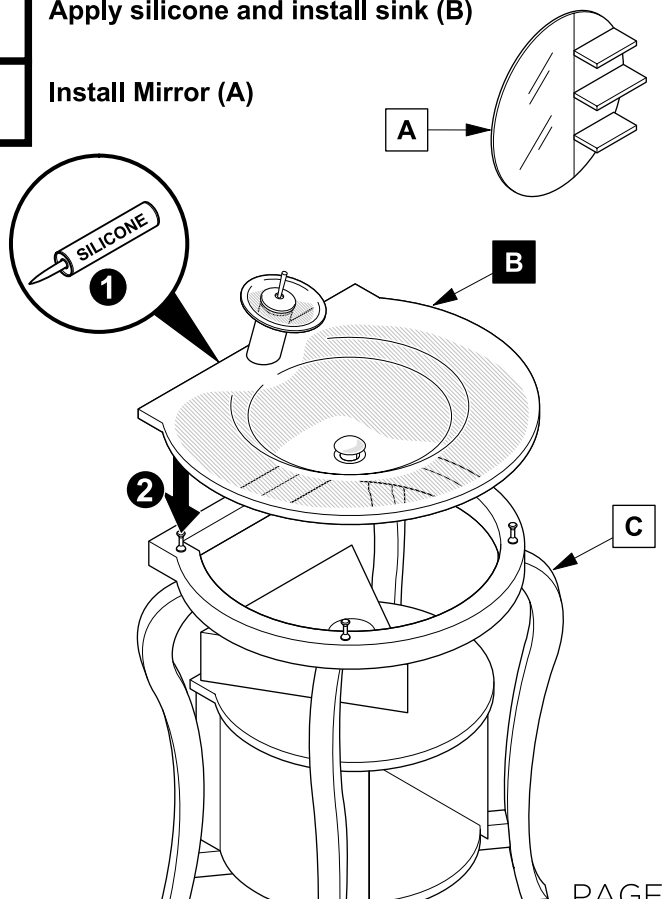

FVN3330
**SIMPATICO
 INSTALLATION GUIDE**

Vanity Front

Vanity Back

Note: All dimensions and specifications are approximate and subject to change without notice.

TOOLS FOR ASSEMBLY

PARTS

1 Remove drawer (D)

2 Position cabinet (C)

3 Apply silicone and install sink (B)

4 Install Mirror (A)

P-TRAP AND POP-UP INSTALLATION INSTRUCTIONS

Your item may appear slightly different from the illustration

POP-UP INSTALLATION

FOR SINKS WITHOUT OVERFLOW

OR

FOR SINKS WITH OVERFLOW

P-TRAP INSTALLATION

1

Install tail pipe (G)

2

Install p-trap (J)