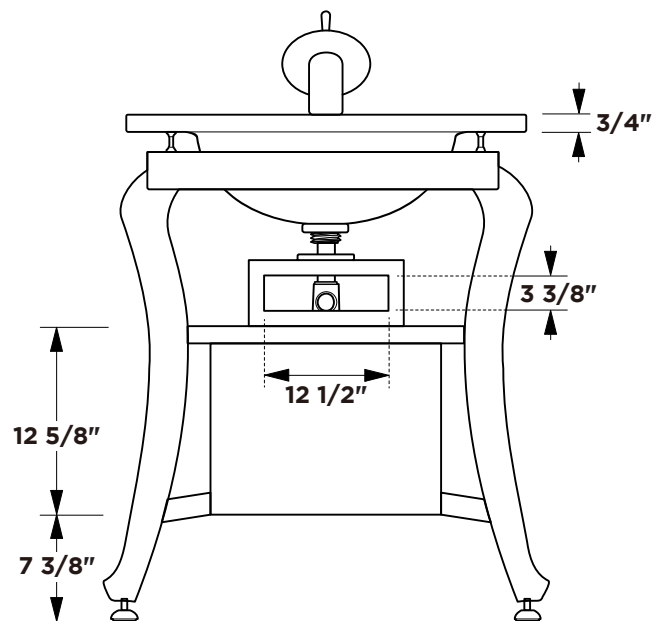

FVN3330
**SIMPATICO
 INSTALLATION GUIDE**

Vanity Front

Vanity Back

Note: All dimensions and specifications are approximate and subject to change without notice.

TOOLS FOR ASSEMBLY

PARTS

1 Remove drawer (D)

2 Position cabinet (C)

3 Apply silicone and install sink (B)

4 Install Mirror (A)

P-TRAP AND POP-UP INSTALLATION INSTRUCTIONS

Your item may appear slightly different from the illustration

POP-UP INSTALLATION

FOR SINKS WITHOUT OVERFLOW

OR

FOR SINKS WITH OVERFLOW

P-TRAP INSTALLATION

1

Install tail pipe (G)

2

Install p-trap (J)