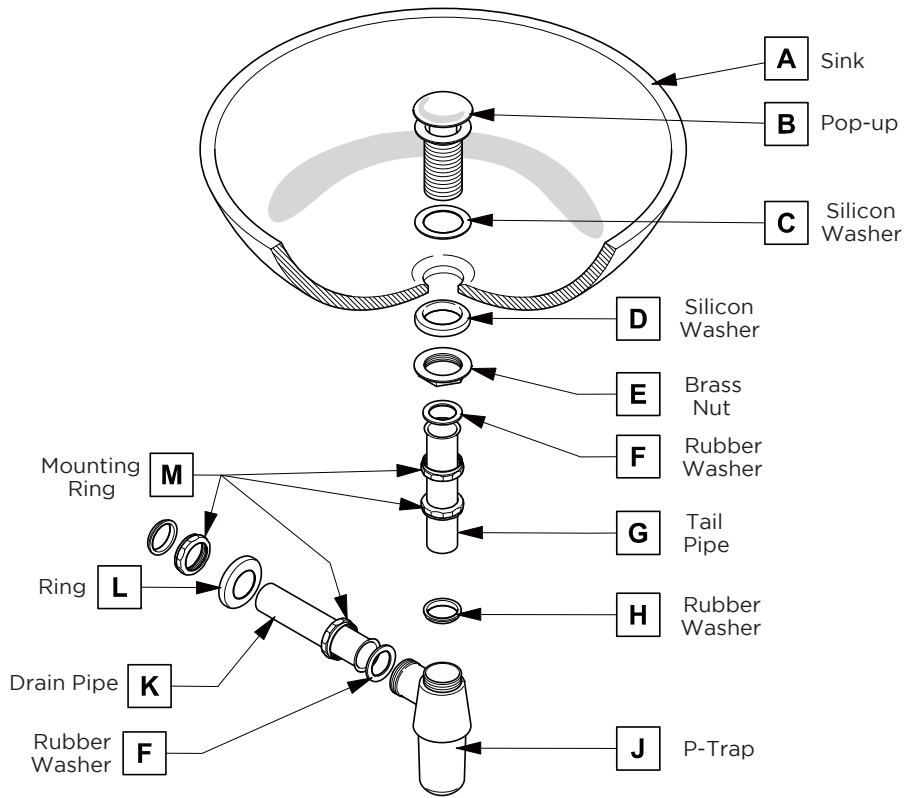

FVN3330
**SIMPATICO
 INSTALLATION GUIDE**

Vanity Front

Vanity Back

Note: All dimensions and specifications are approximate and subject to change without notice.

TOOLS FOR ASSEMBLY

PARTS

1 Remove drawer (D)

2 Position cabinet (C)

3 Apply silicone and install sink (B)

4 Install Mirror (A)

P-TRAP AND POP-UP INSTALLATION INSTRUCTIONS

Your item may appear slightly different from the illustration

POP-UP INSTALLATION

FOR SINKS WITHOUT OVERFLOW

OR

FOR SINKS WITH OVERFLOW

P-TRAP INSTALLATION

1

Install tail pipe (G)

2

Install p-trap (J)