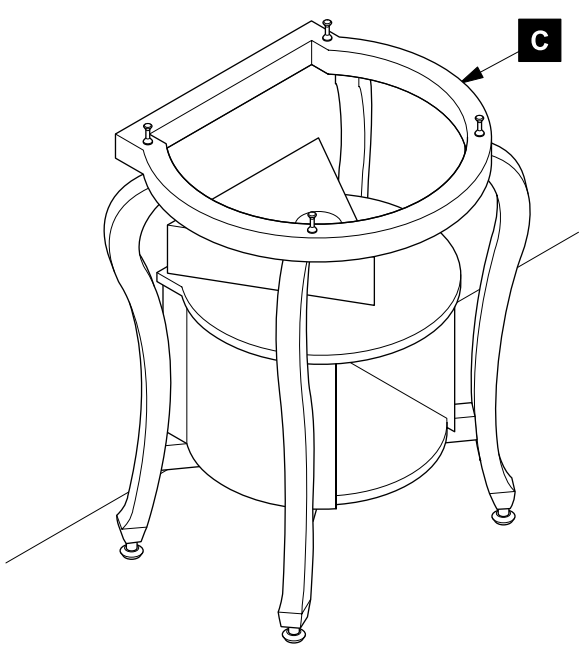

FVN3330
**SIMPATICO
 INSTALLATION GUIDE**

Vanity Front

Vanity Back

Note: All dimensions and specifications are approximate and subject to change without notice.

TOOLS FOR ASSEMBLY

PARTS

1 Remove drawer (D)

2 Position cabinet (C)

3 Apply silicone and install sink (B)

4 Install Mirror (A)

P-TRAP AND POP-UP INSTALLATION INSTRUCTIONS

Your item may appear slightly different from the illustration

POP-UP INSTALLATION

FOR SINKS WITHOUT OVERFLOW

OR

FOR SINKS WITH OVERFLOW

P-TRAP INSTALLATION

1

Install tail pipe (G)

2

Install p-trap (J)