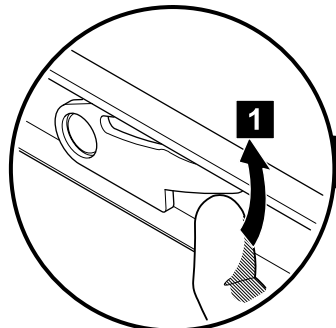

FVN3330
**SIMPATICO
 INSTALLATION GUIDE**

Vanity Front

Vanity Back

Note: All dimensions and specifications are approximate and subject to change without notice.

TOOLS FOR ASSEMBLY

PARTS

1 Remove drawer (D)

2 Position cabinet (C)

3 Apply silicone and install sink (B)

4 Install Mirror (A)

P-TRAP AND POP-UP INSTALLATION INSTRUCTIONS

Your item may appear slightly different from the illustration

POP-UP INSTALLATION

FOR SINKS WITHOUT OVERFLOW