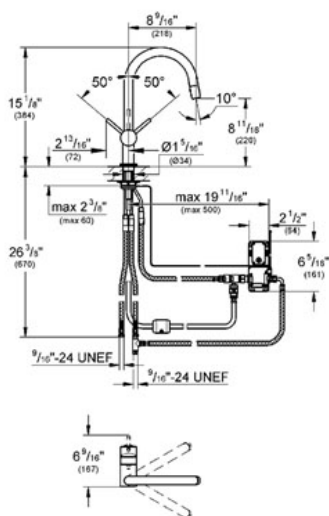

Electronic Single handle

- **GROHE StarLight®** finish
- **GROHE SilkMove®** ceramic cartridge
- **Touch: activation of cold water via skin contact**
- **SpeedClean** anti-lime system
- Single hole installation
- 6 V lithium-battery supply (type CR-P2)
- **CE approved**
- Indication of battery status by different Impulses
- Safety shutdown circuit
- Solenoid valve
- Automatic safety stop after 60 sec.(factory set)
- Type of protection IP 44
- C-spout
- Adjustable flow rate limiter
- Swivel Spout
- Swivel area 360°
- With extractable dual spray
- Automatic returning
- Integrated non-return valve
- Locking Push Button Control - to switch from regular flow to spray
- Automatic return to aerator
- Stainless Steel Braided Flexible Supplies
- Quick installation system
- Variable Handle Positioning
- Projection 8 9/16"
- **Protected against backflow**
- Max Flow Rate 1.75 gpm (6.6 L/min)

Color:

- 31359 000 chrome
- 31359 DC0 supersteel