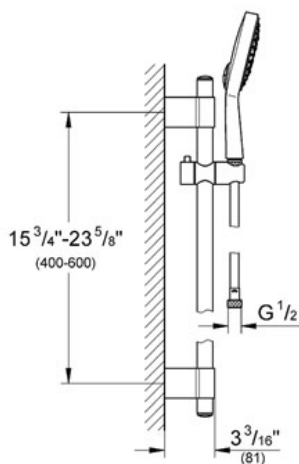

Shower Set

- GROHE StarLight® finish
- GROHE DreamSpray® perfect spray pattern
- GROHE EcoJoy® technology for less water and perfect flow
- GROHE QuickFix™ Plus installation system
- SpeedClean anti-lime system
- Suitable for instantaneous heater
- Cosmopolitan Power&Soul 130 Hand shower (27 664 000)
- 24" shower bar (27 784 000)
- With wall holders
- 69" Silverflex shower hose (28 388 000)
- Twistfree to prevent hose from twisting
- Min. recommended pressure 15 psi
- Inner WaterGuide for a longer life
- Max Flow Rate 2.5 gpm (9.5 L/min)